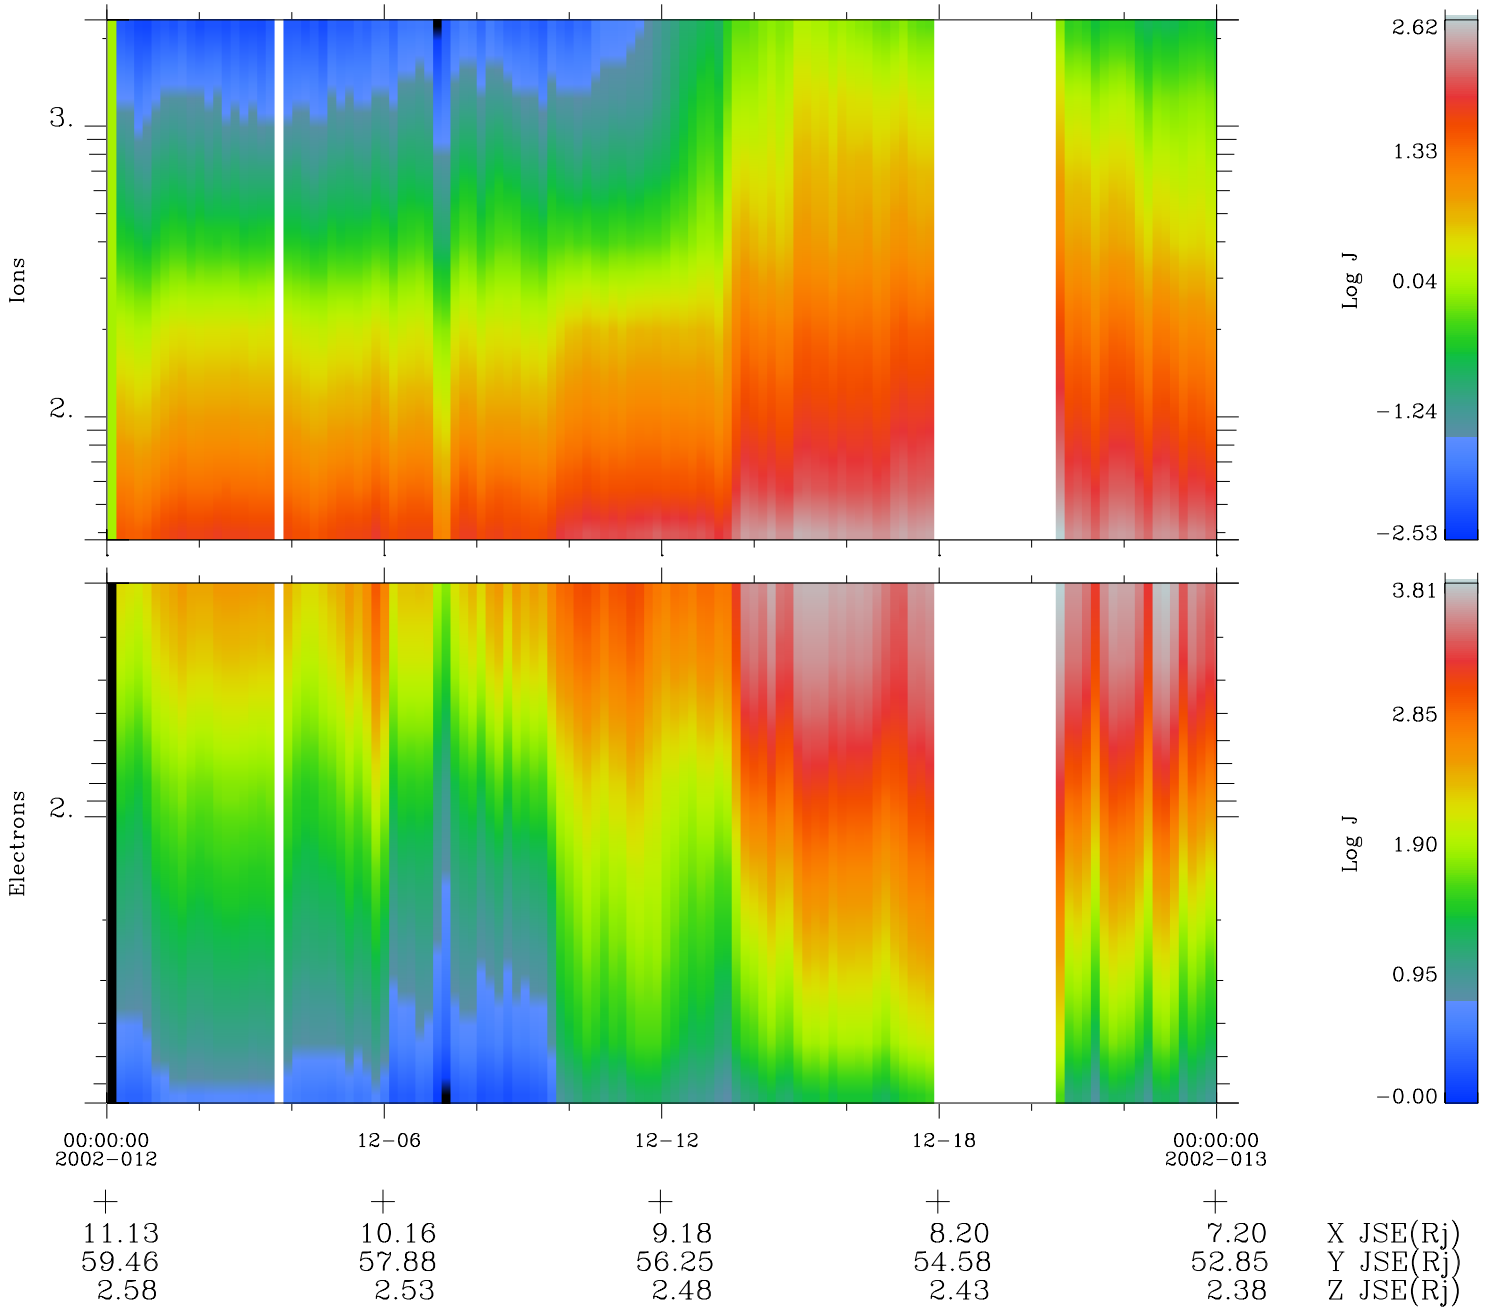

Galileo EPD Real Time Omni Spectrum 02012

Software Version: RTSPEC_OMNI V 1.20
 Data Production: 15-00-02
 Plot Production: Tue Jan 15 02:16:34 2002
 Color File: wondr3
 Geofactor File: 1.1

◇ = Jupiter look direction
 □ = Corotation look direction