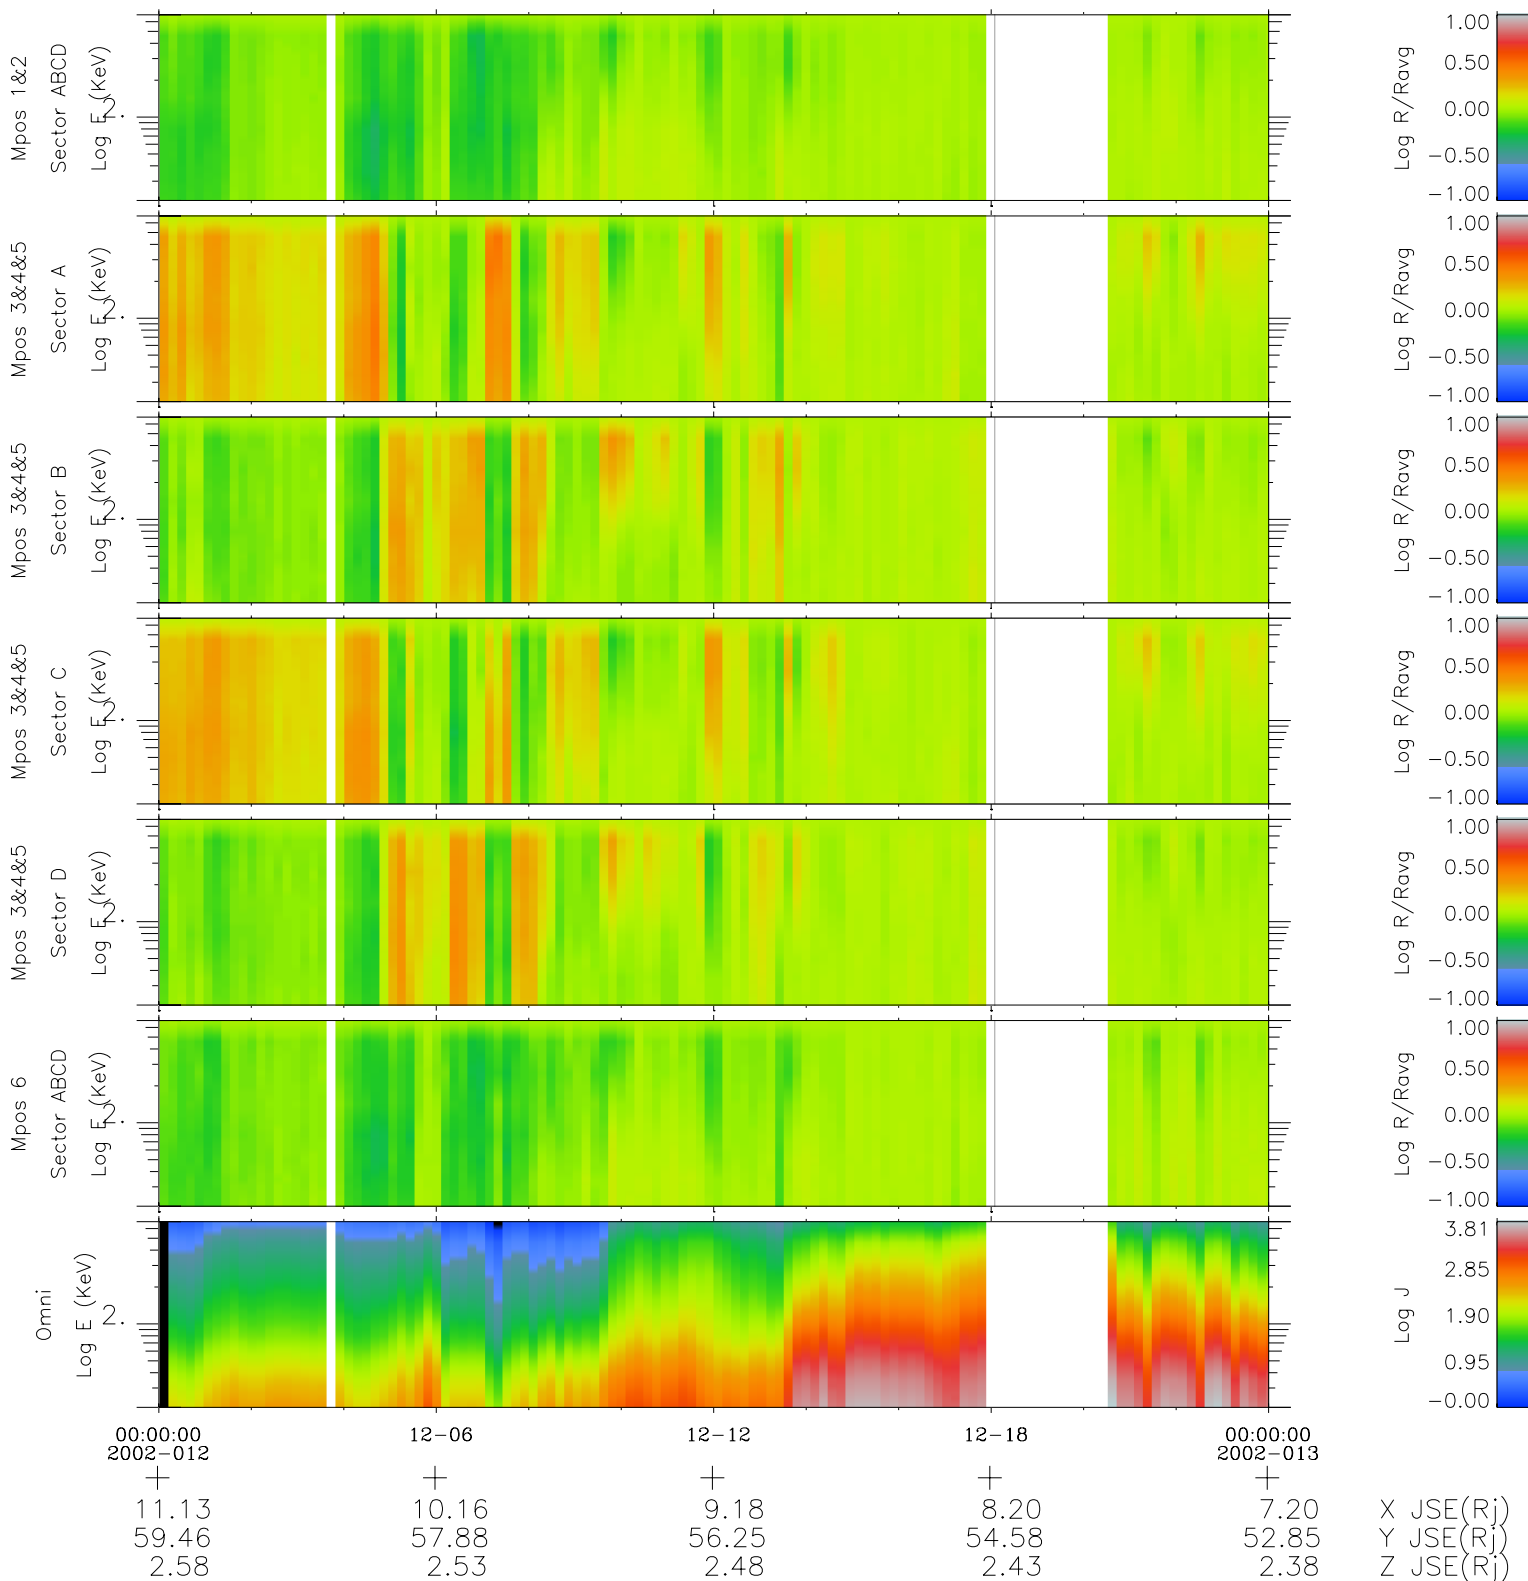

Galileo EPD Real Time R6 Electrons Spectra 02012

Software Version: RTSPEC_R6 V 1.20
 Data Production: 15-00-02
 Plot Production: Tue Jan 15 02:16:27 2002
 Color File: wondr3
 Geofactor File: 1.1

- ◇ = Jupiter look direction
- = Corotation look direction