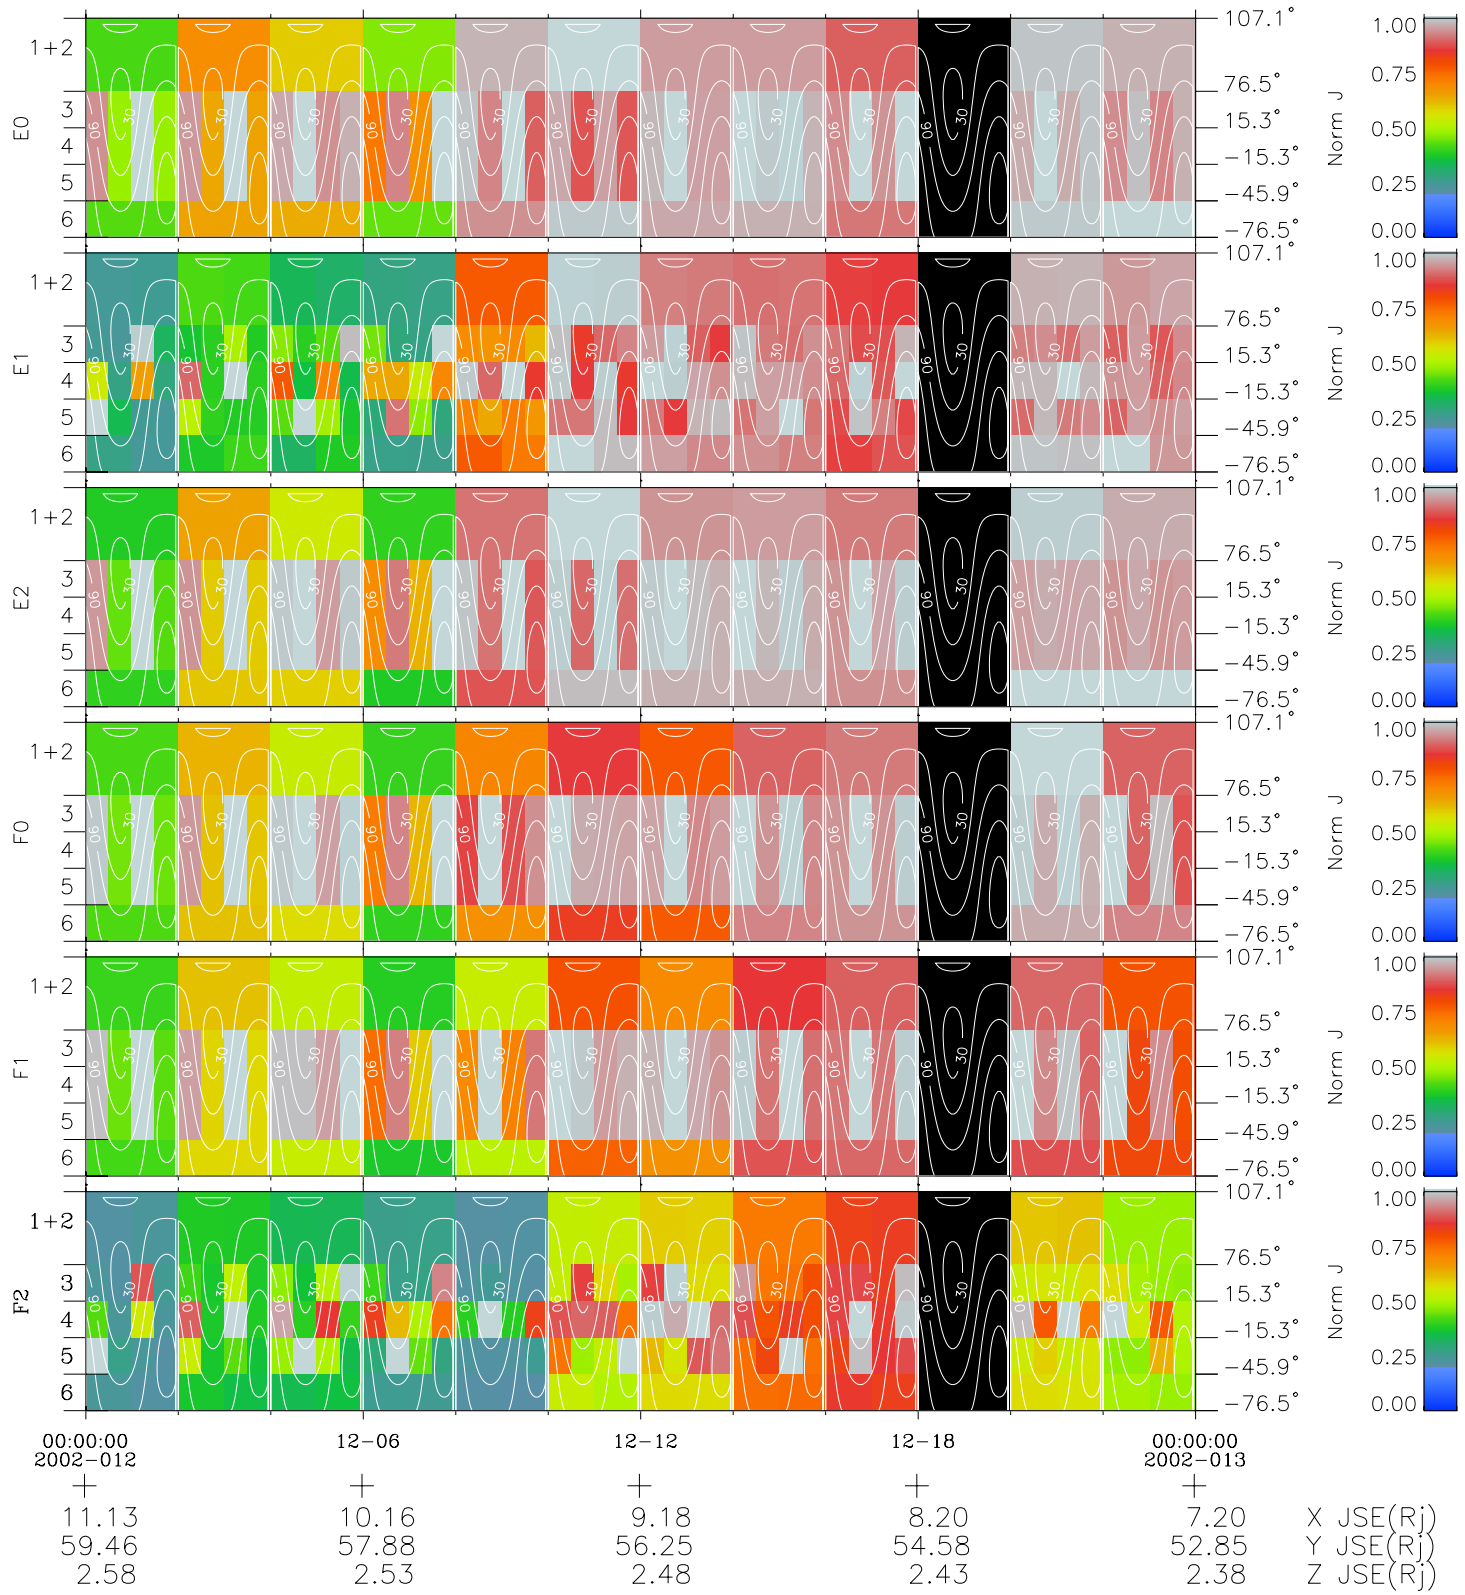

Galileo EPD Real Time All-Sky Anisotropies 02012

Software Version: RTSKY_NORM V 1.20
Data Production: 15-00-02
Plot Production: Tue Jan 15 02:17:11 2002
Color File: wondr3
Geofactor File: 1.1

- ◇ = Jupiter look direction
- = Corotation look direction