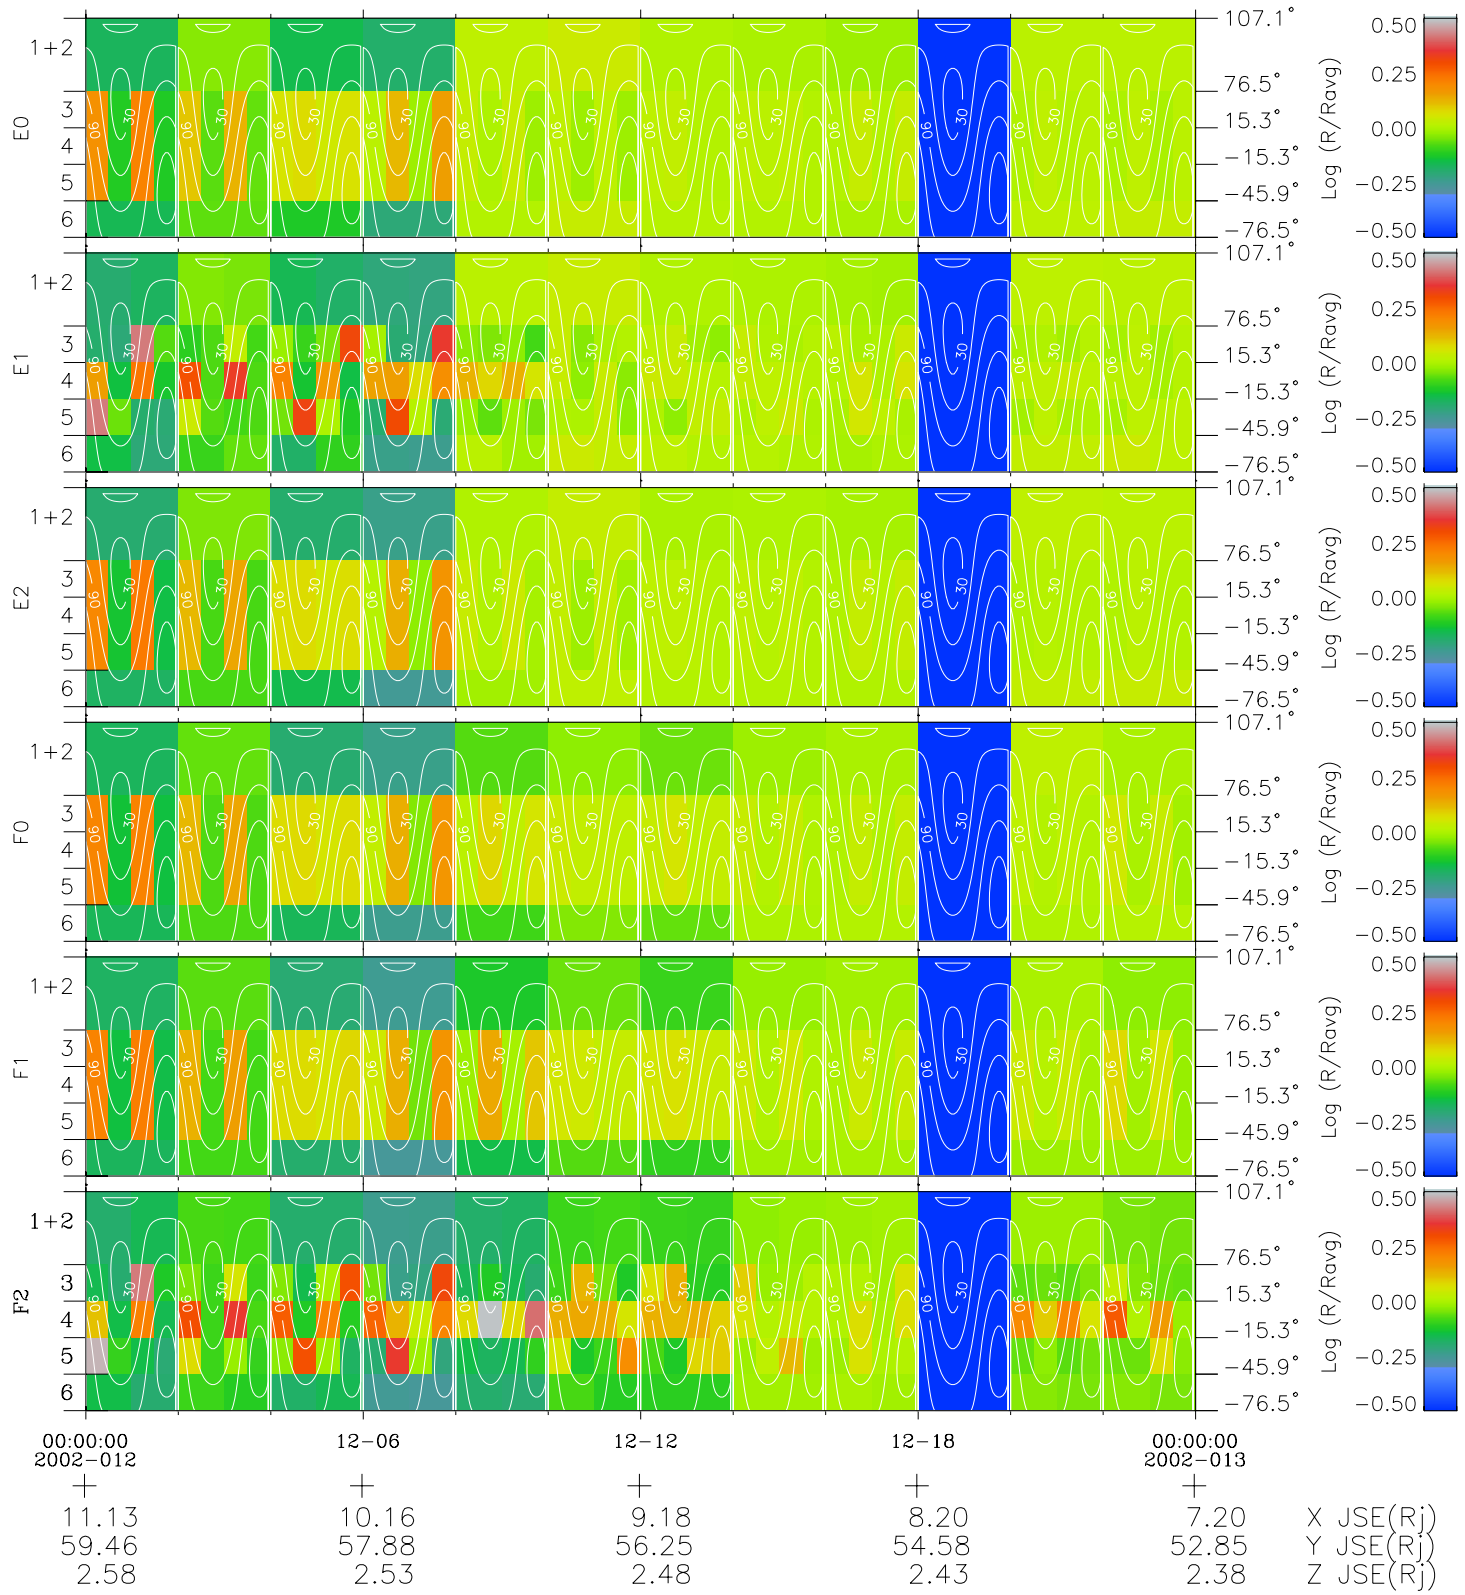

# Galileo EPD Real Time All-Sky Anisotropies 02012

Software Version: RTSKY\_MEAN V 1.20  
 Data Production: 15-00-02  
 Plot Production: Tue Jan 15 02:16:46 2002  
 Color File: wondr3  
 Geofactor File: 1.1

- ◇ = Jupiter look direction
- = Corotation look direction