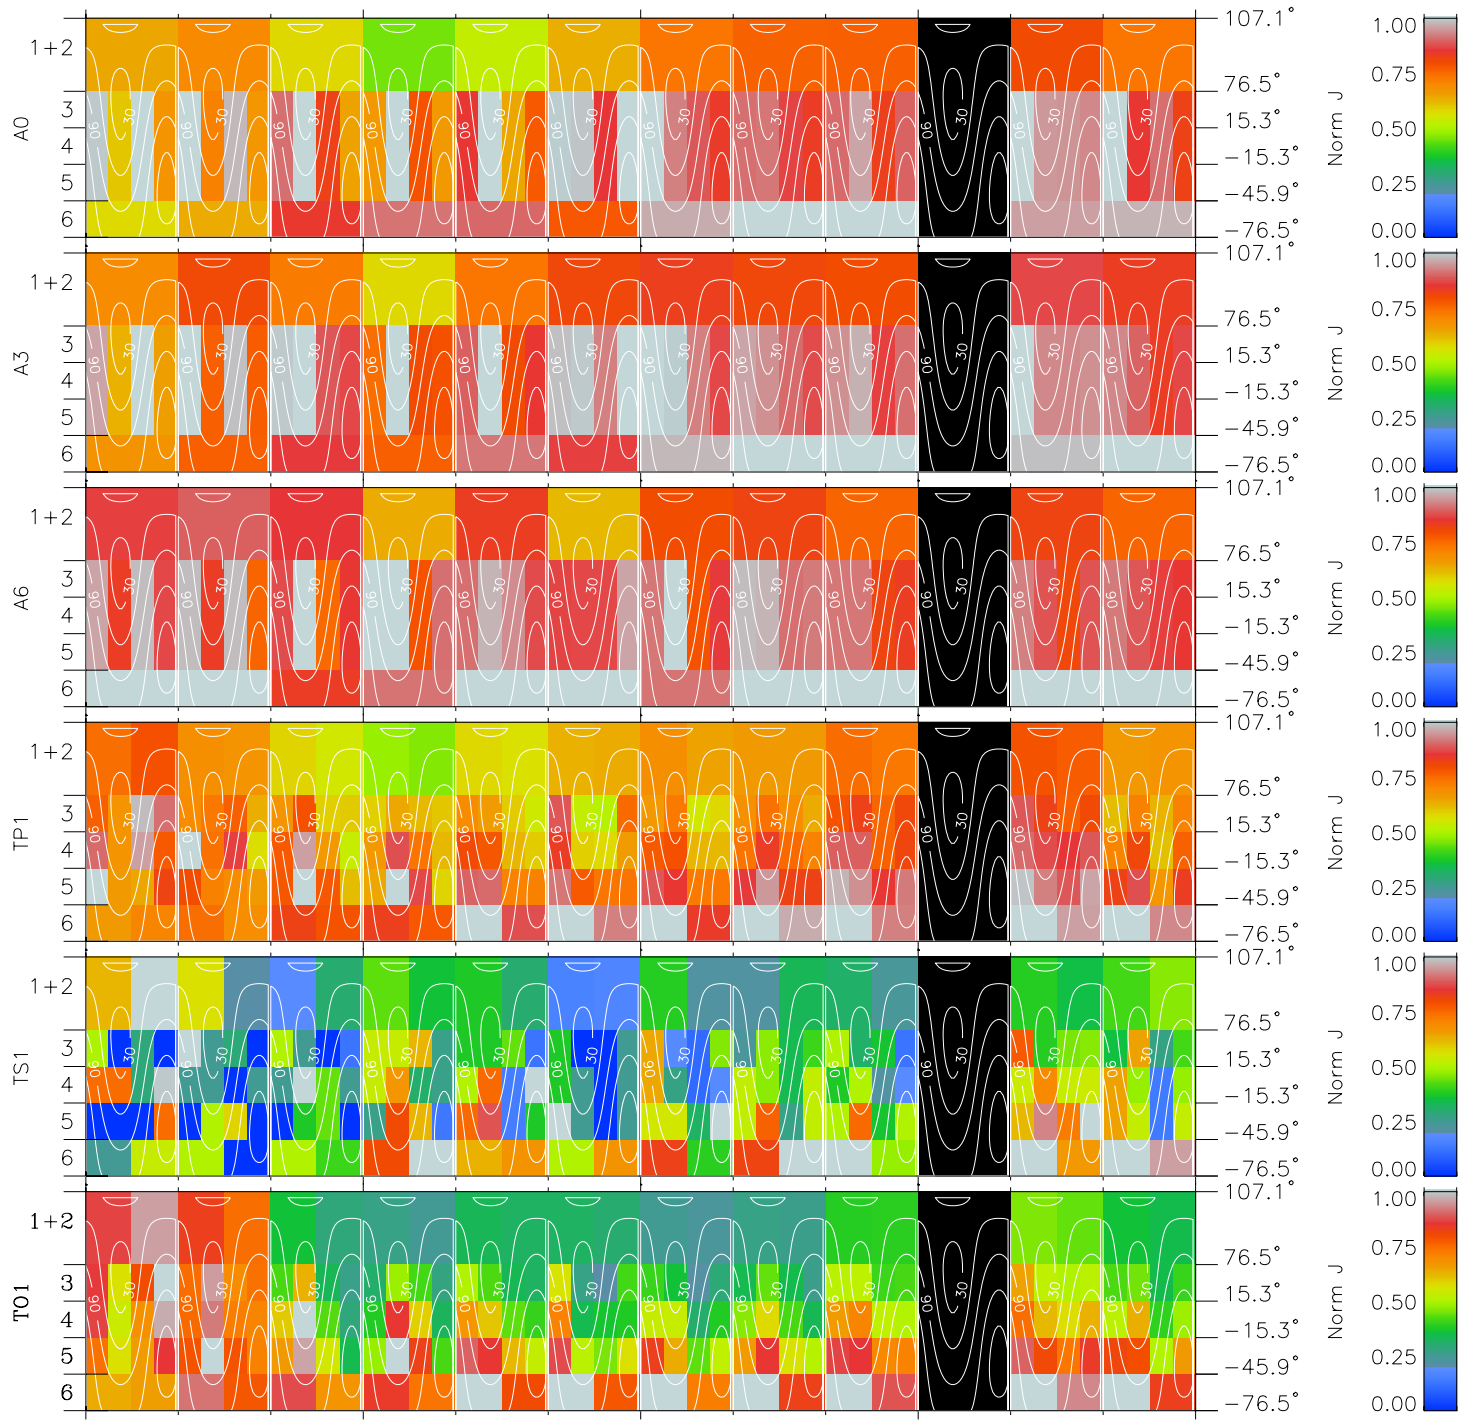

# Galileo EPD Real Time All-Sky Anisotropies 02012

Software Version: RTSKY\_NORM V 1.20  
 Data Production: 15-00-02  
 Plot Production: Tue Jan 15 02:17:05 2002  
 Color File: wondr3  
 Geofactor File: 1.1

00:00:00 2002-012	12-06	12-12	12-18	00:00:00 2002-013	
+	+	+	+	+	X JSE(R <sub>j</sub> )
11.13	10.16	9.18	8.20	7.20	Y JSE(R <sub>j</sub> )
59.46	57.88	56.25	54.58	52.85	Z JSE(R <sub>j</sub> )
2.58	2.53	2.48	2.43	2.38	

- ◇ = Jupiter look direction
- = Corotation look direction