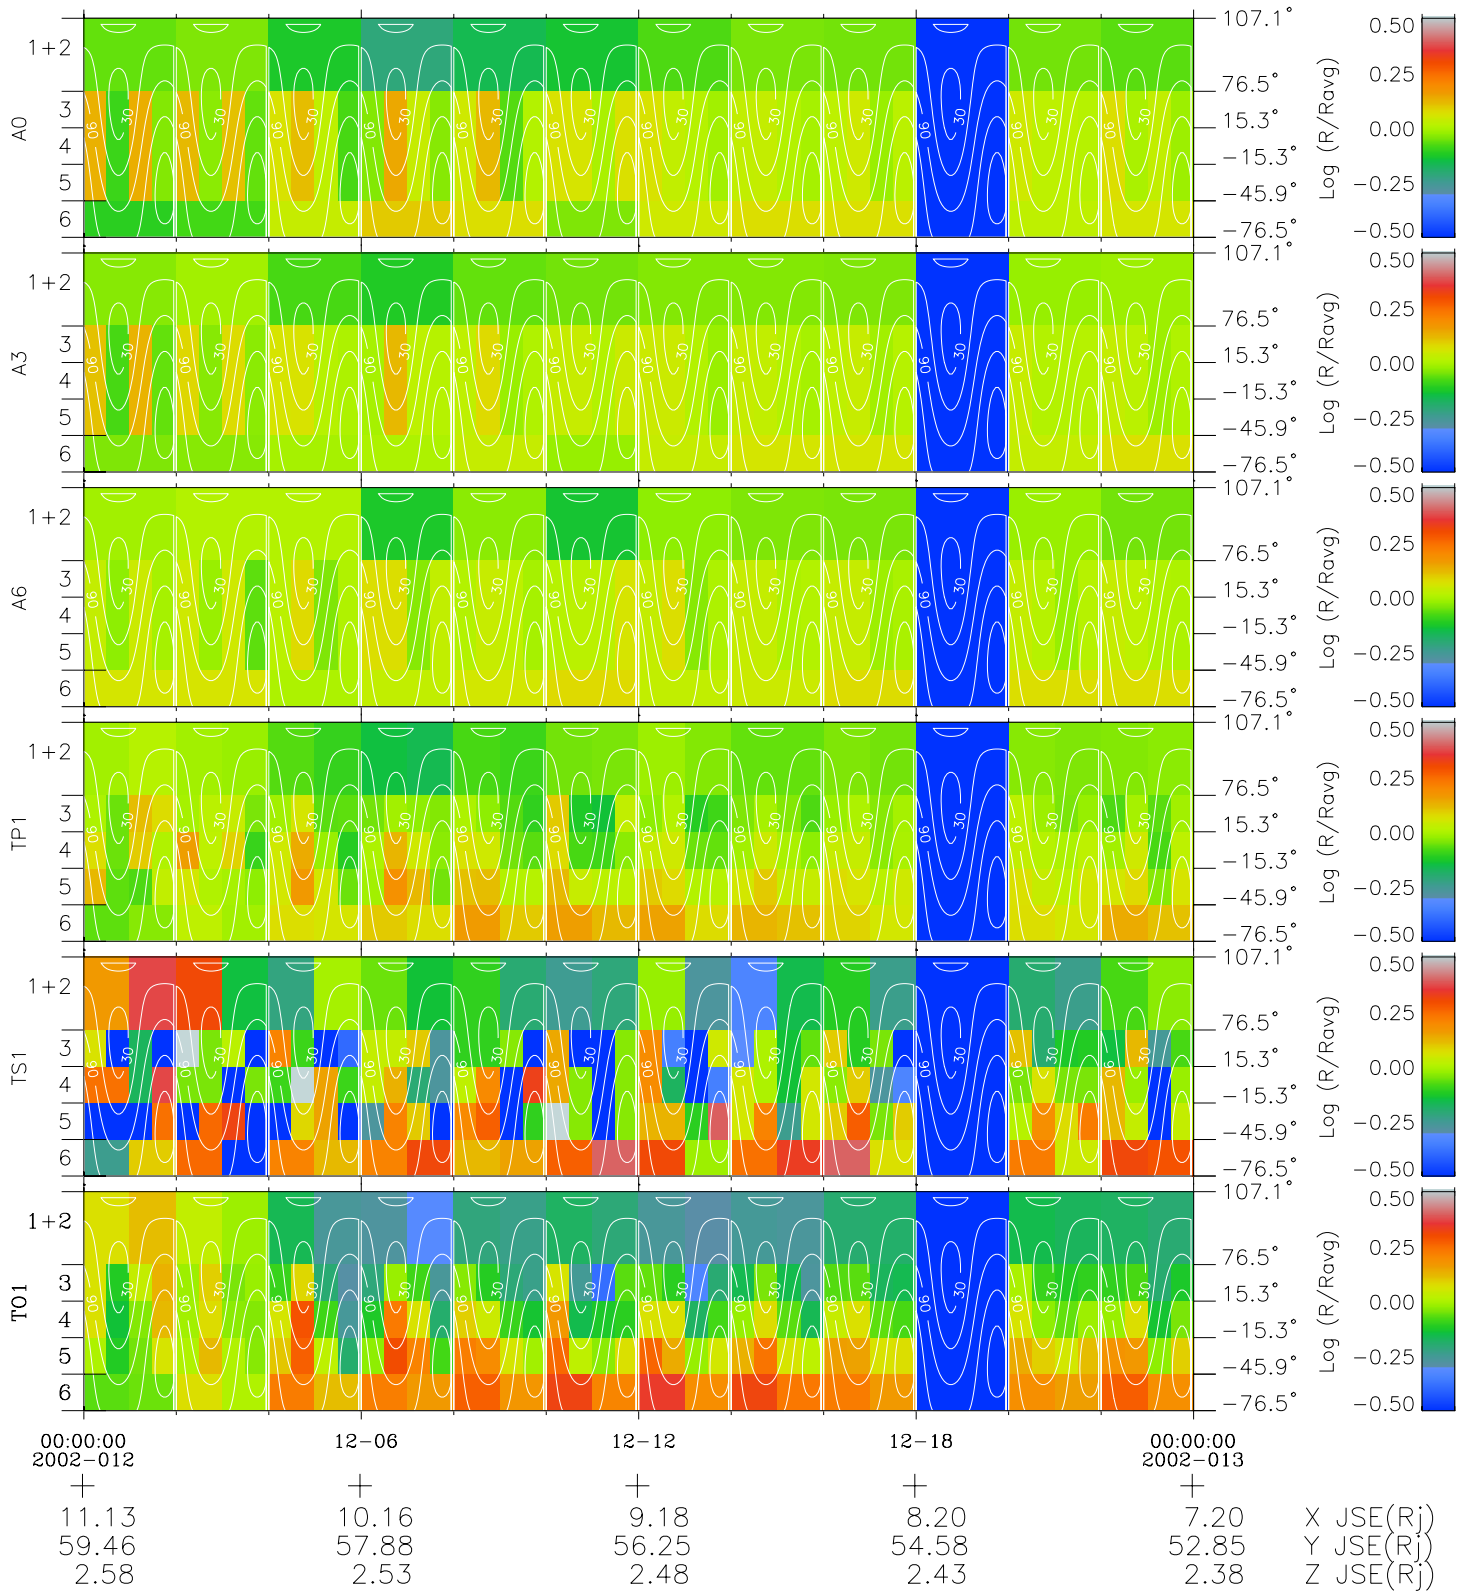

Galileo EPD Real Time All-Sky Anisotropies 02012

Software Version: RTSKY_MEAN V 1.20
 Data Production: 15-00-02
 Plot Production: Tue Jan 15 02:16:40 2002
 Color File: wondr3
 Geofactor File: 1.1

- ◇ = Jupiter look direction
- = Corotation look direction