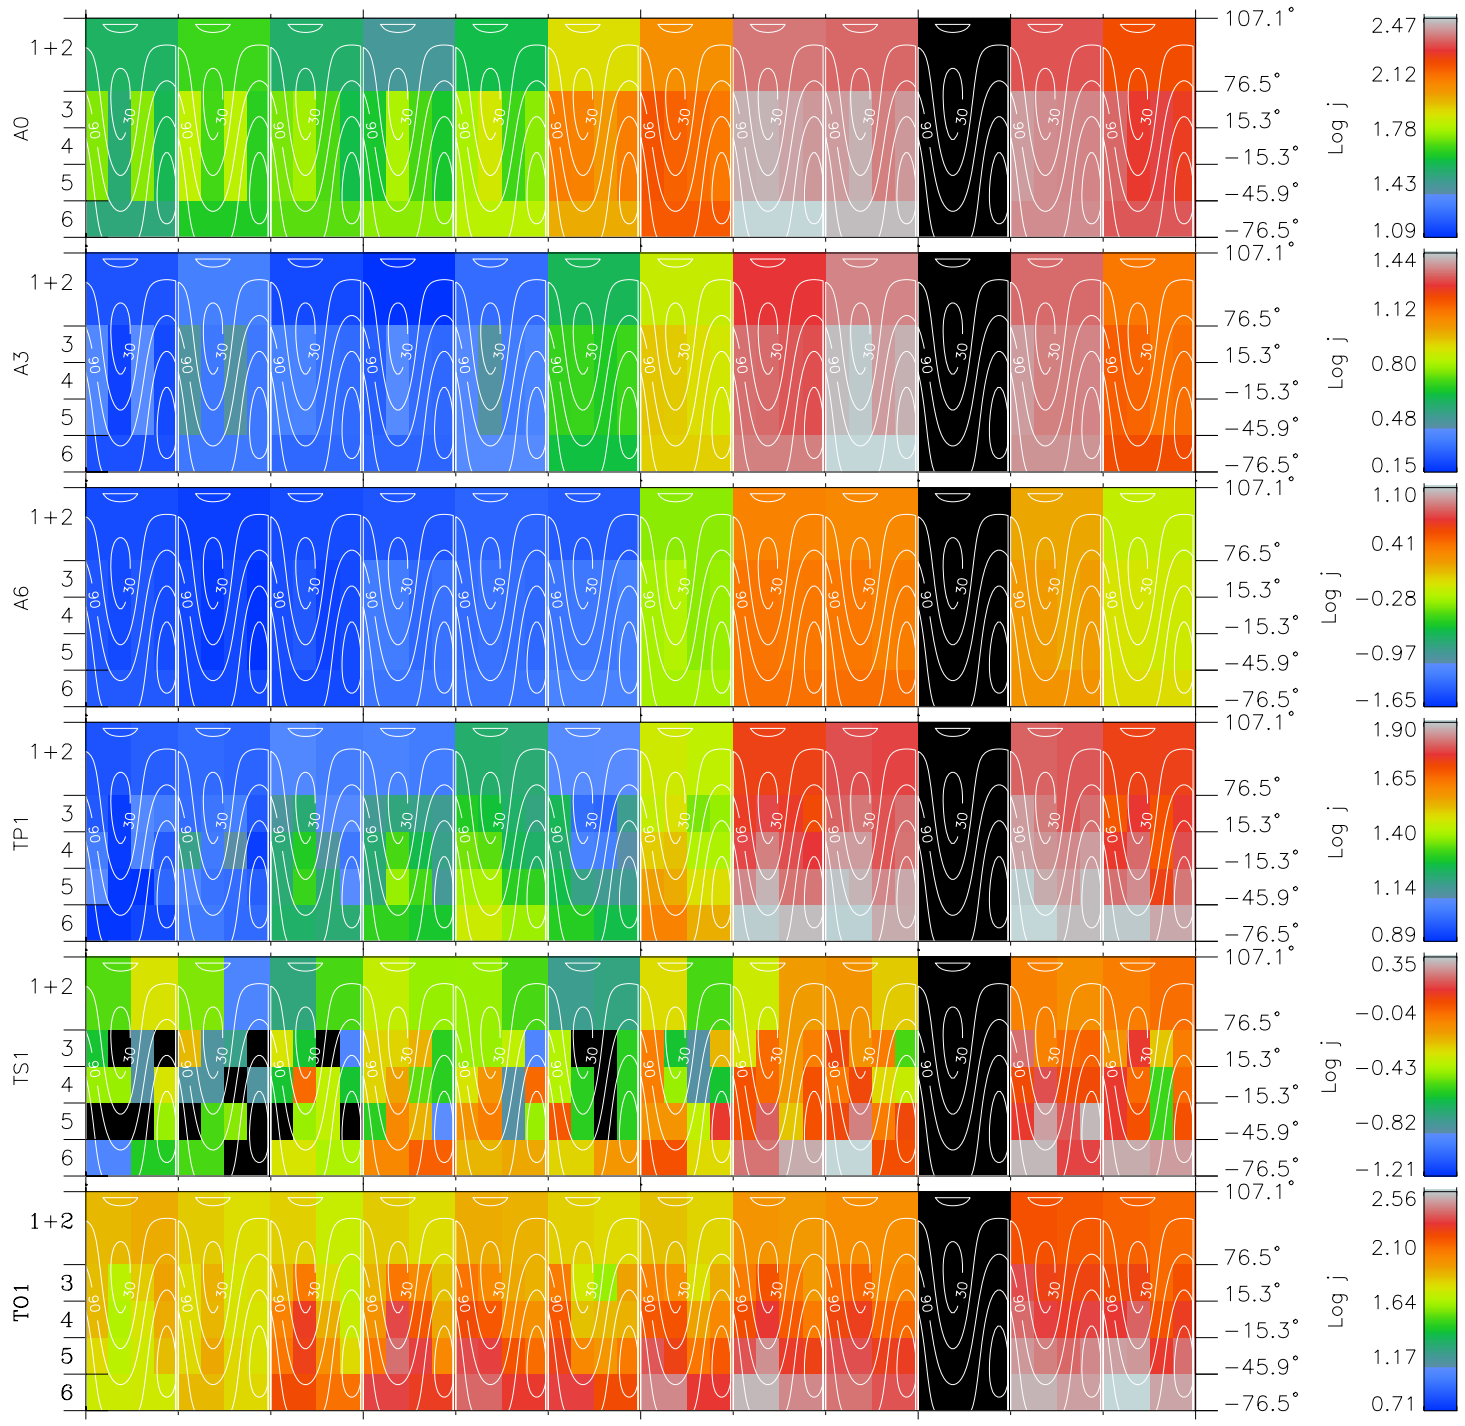

# Galileo EPD Real Time All-Sky Anisotropies 02012

Software Version: RTSKY\_FLUX V 1.20  
 Data Production: 15-00-02  
 Plot Production: Tue Jan 15 02:16:53 2002  
 Color File: wondr3  
 Geofactor File: 1.1

00:00:00 2002-012	12-06	12-12	12-18	00:00:00 2002-013	
+	+	+	+	+	X JSE(R <sub>j</sub> )
11.13	10.16	9.18	8.20	7.20	Y JSE(R <sub>j</sub> )
59.46	57.88	56.25	54.58	52.85	Z JSE(R <sub>j</sub> )
2.58	2.53	2.48	2.43	2.38	

- ◇ = Jupiter look direction
- = Corotation look direction