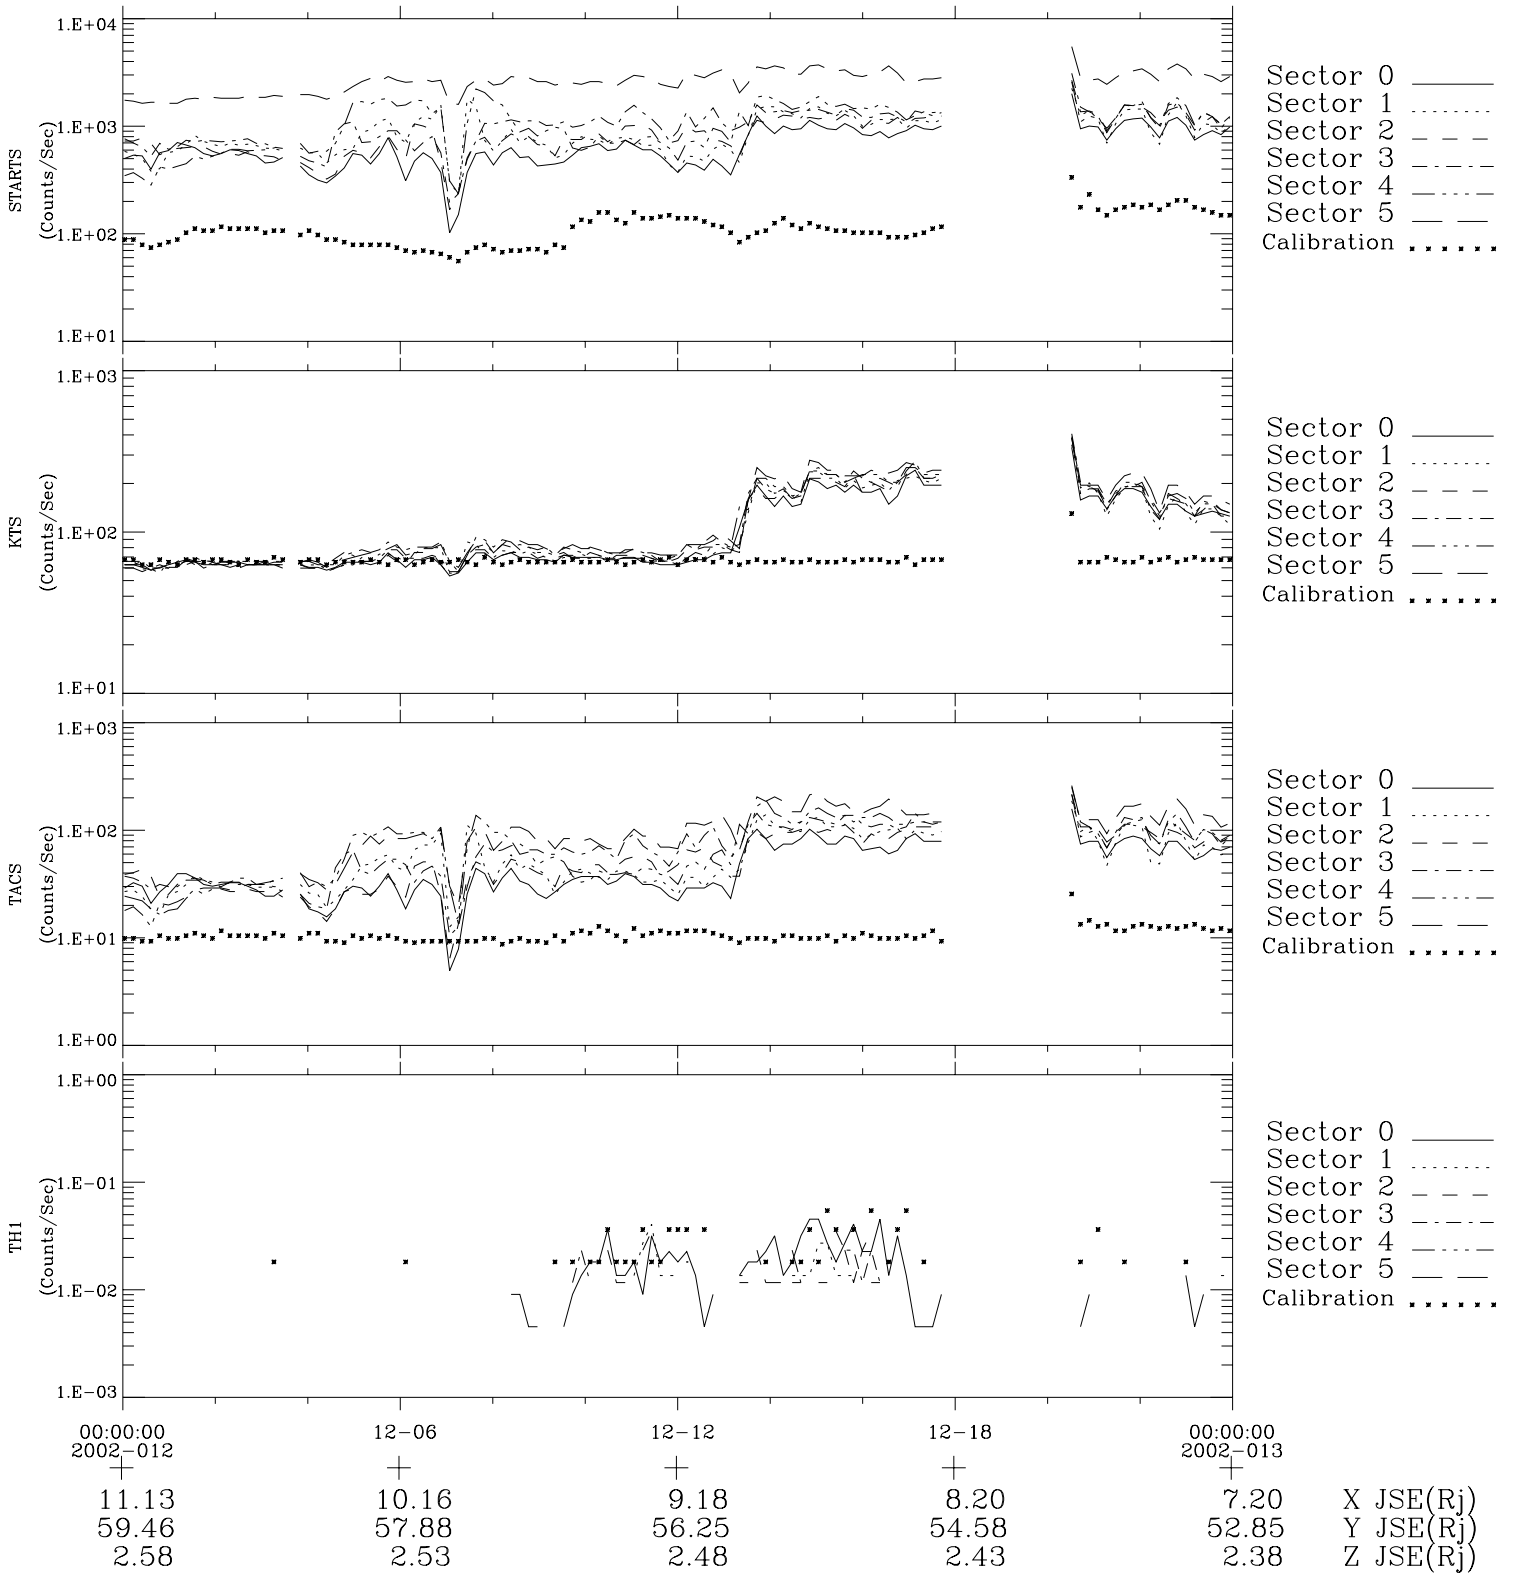

# Galileo EPD Real-Time Six-Sector 02012

Software Version: RTLINE\_R6 V 1.20  
Data Production: 15-00-02  
Plot Production: Tue Jan 15 02:18:18 2002

$\diamond$  = Jupiter look direction  
 $\square$  = Corotation look direction