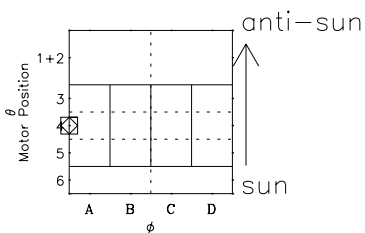

Galileo EPD Real-Time Six-Sector 02012

Software Version: RTLINE_R6 V 1.20
Data Production: 15-00-02
Plot Production: Tue Jan 15 02:18:16 2002

◇ = Jupiter look direction
□ = Corotation look direction