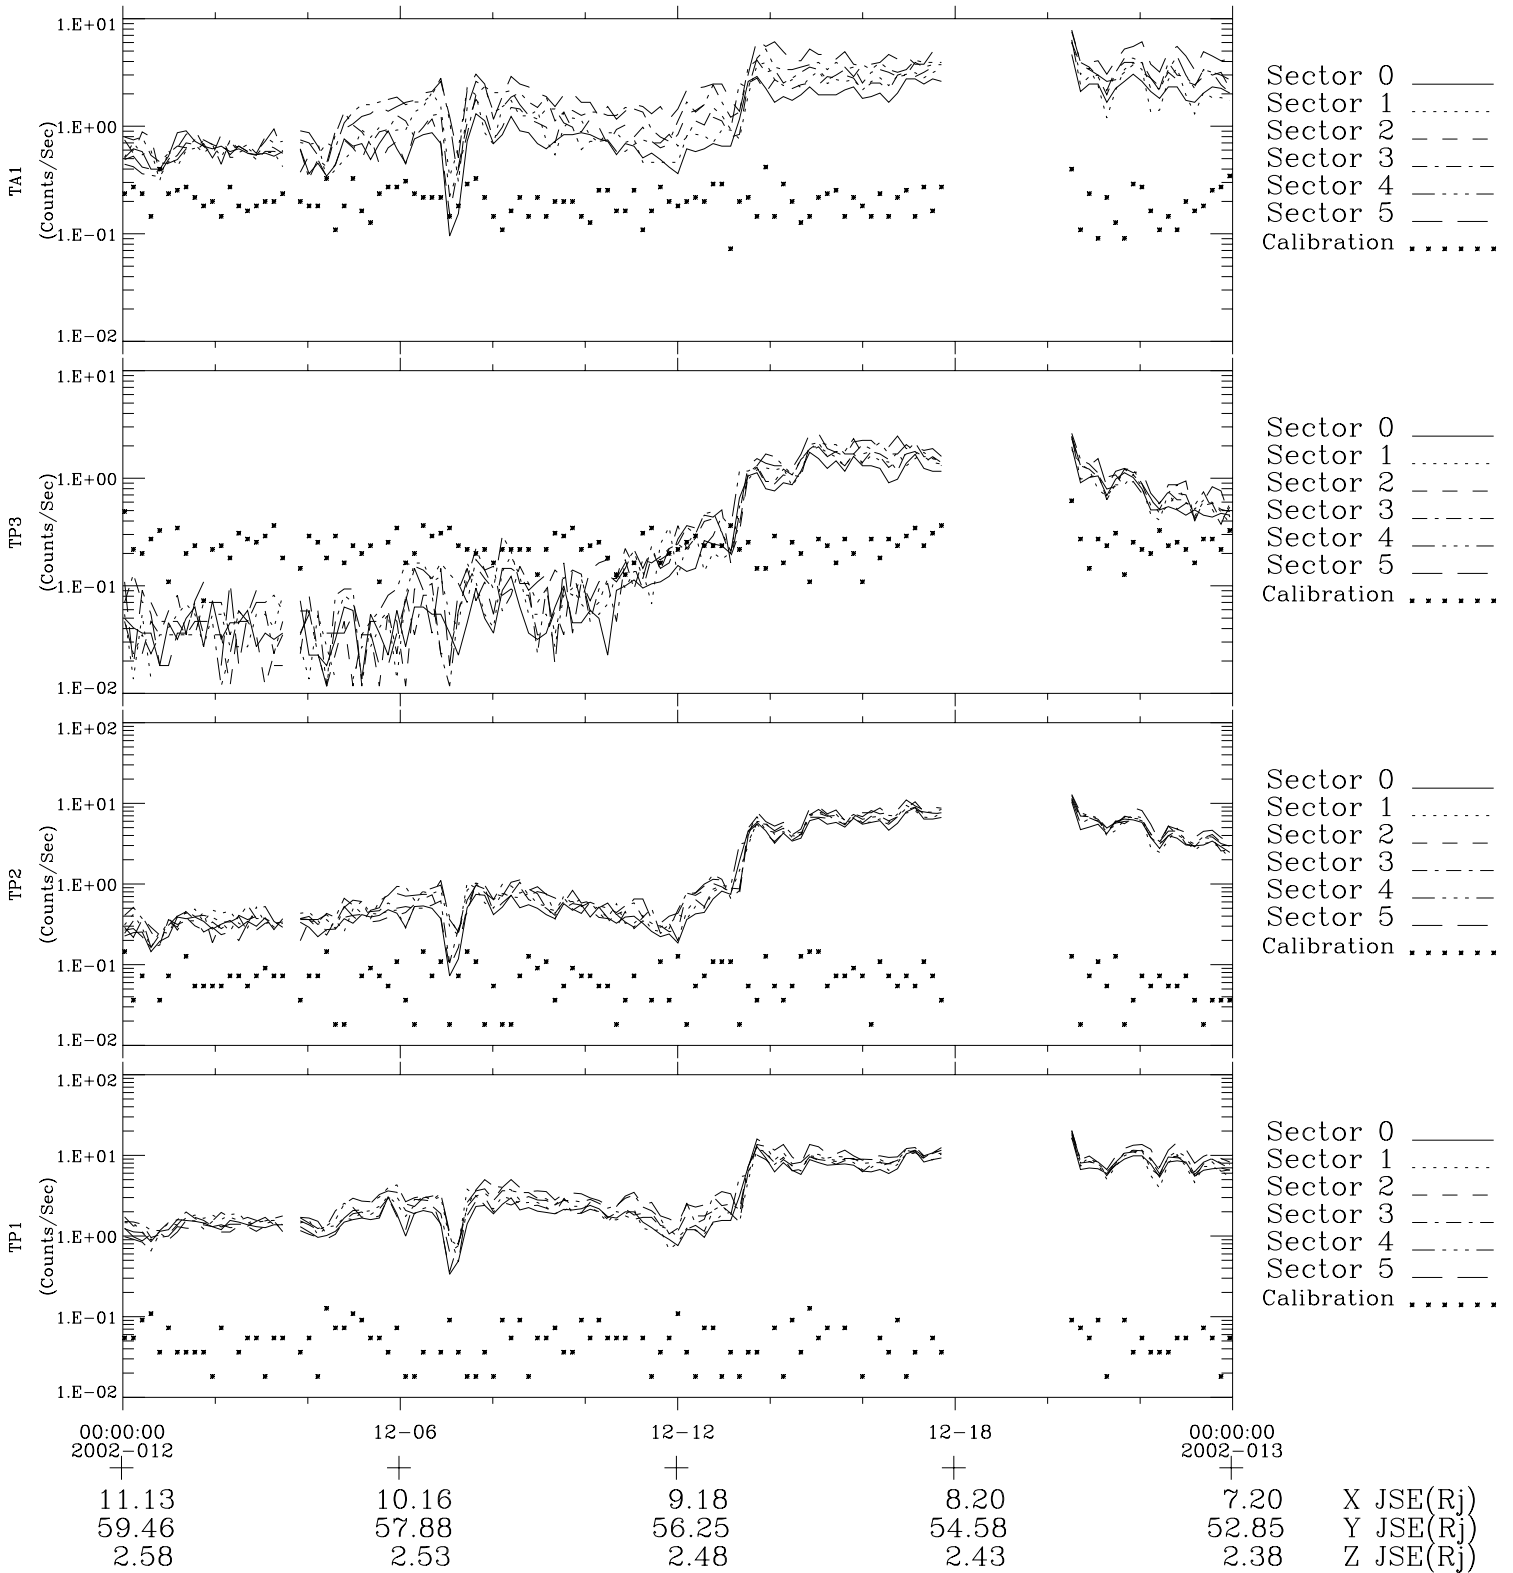

Galileo EPD Real-Time Six-Sector 02012

Software Version: RTLINE_R6 V 1.20
Data Production: 15-00-02
Plot Production: Tue Jan 15 02:18:16 2002

◇ = Jupiter look direction
□ = Corotation look direction