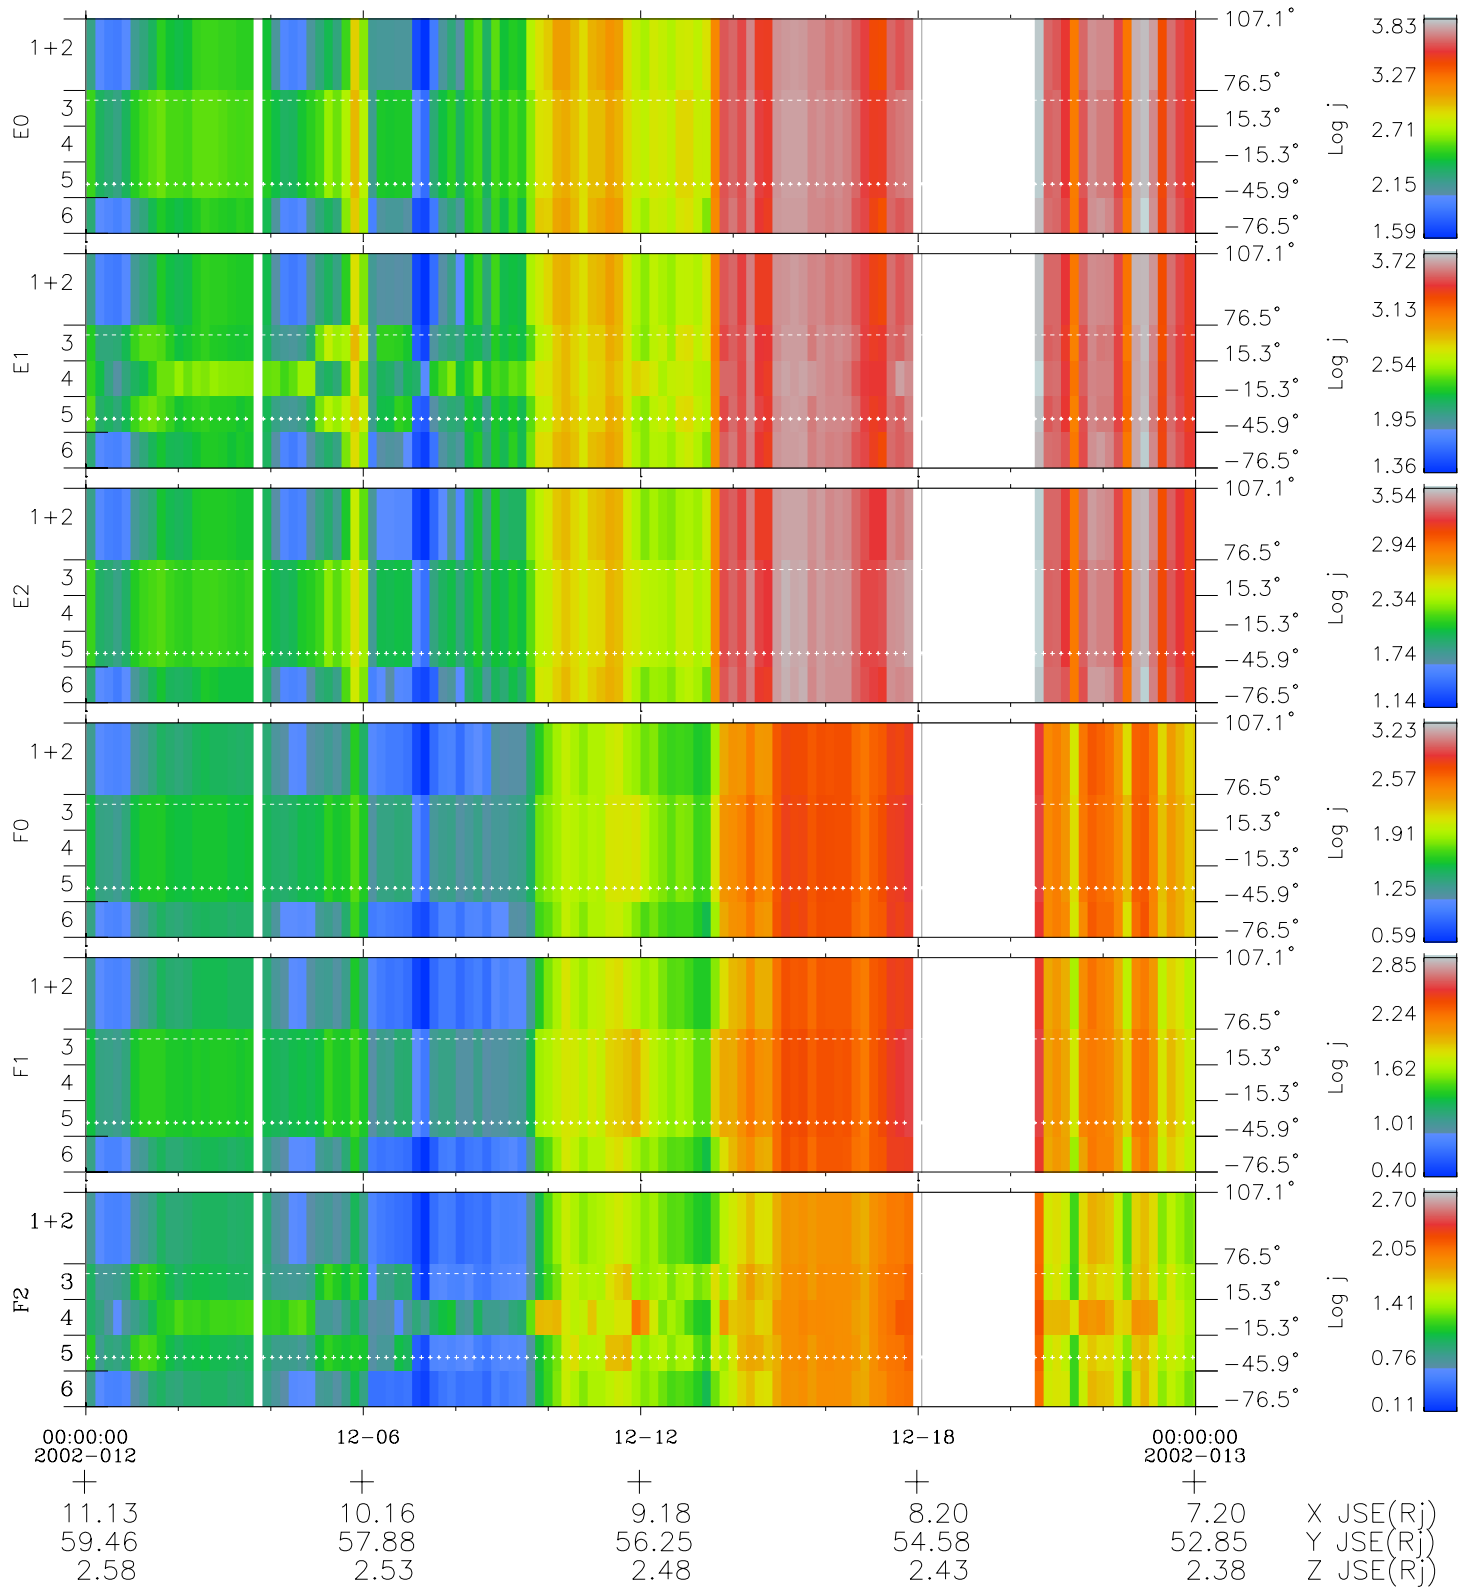

Galileo EPD Real Elevation Anisotropies 02012

Software Version: RTELEV_FLUX V 1.20
Data Production: 15-00-02
Plot Production: Tue Jan 15 02:17:30 2002
Color File: wondr3
Geofactor File: 1.1

◇ = Jupiter look direction
□ = Corotation look direction