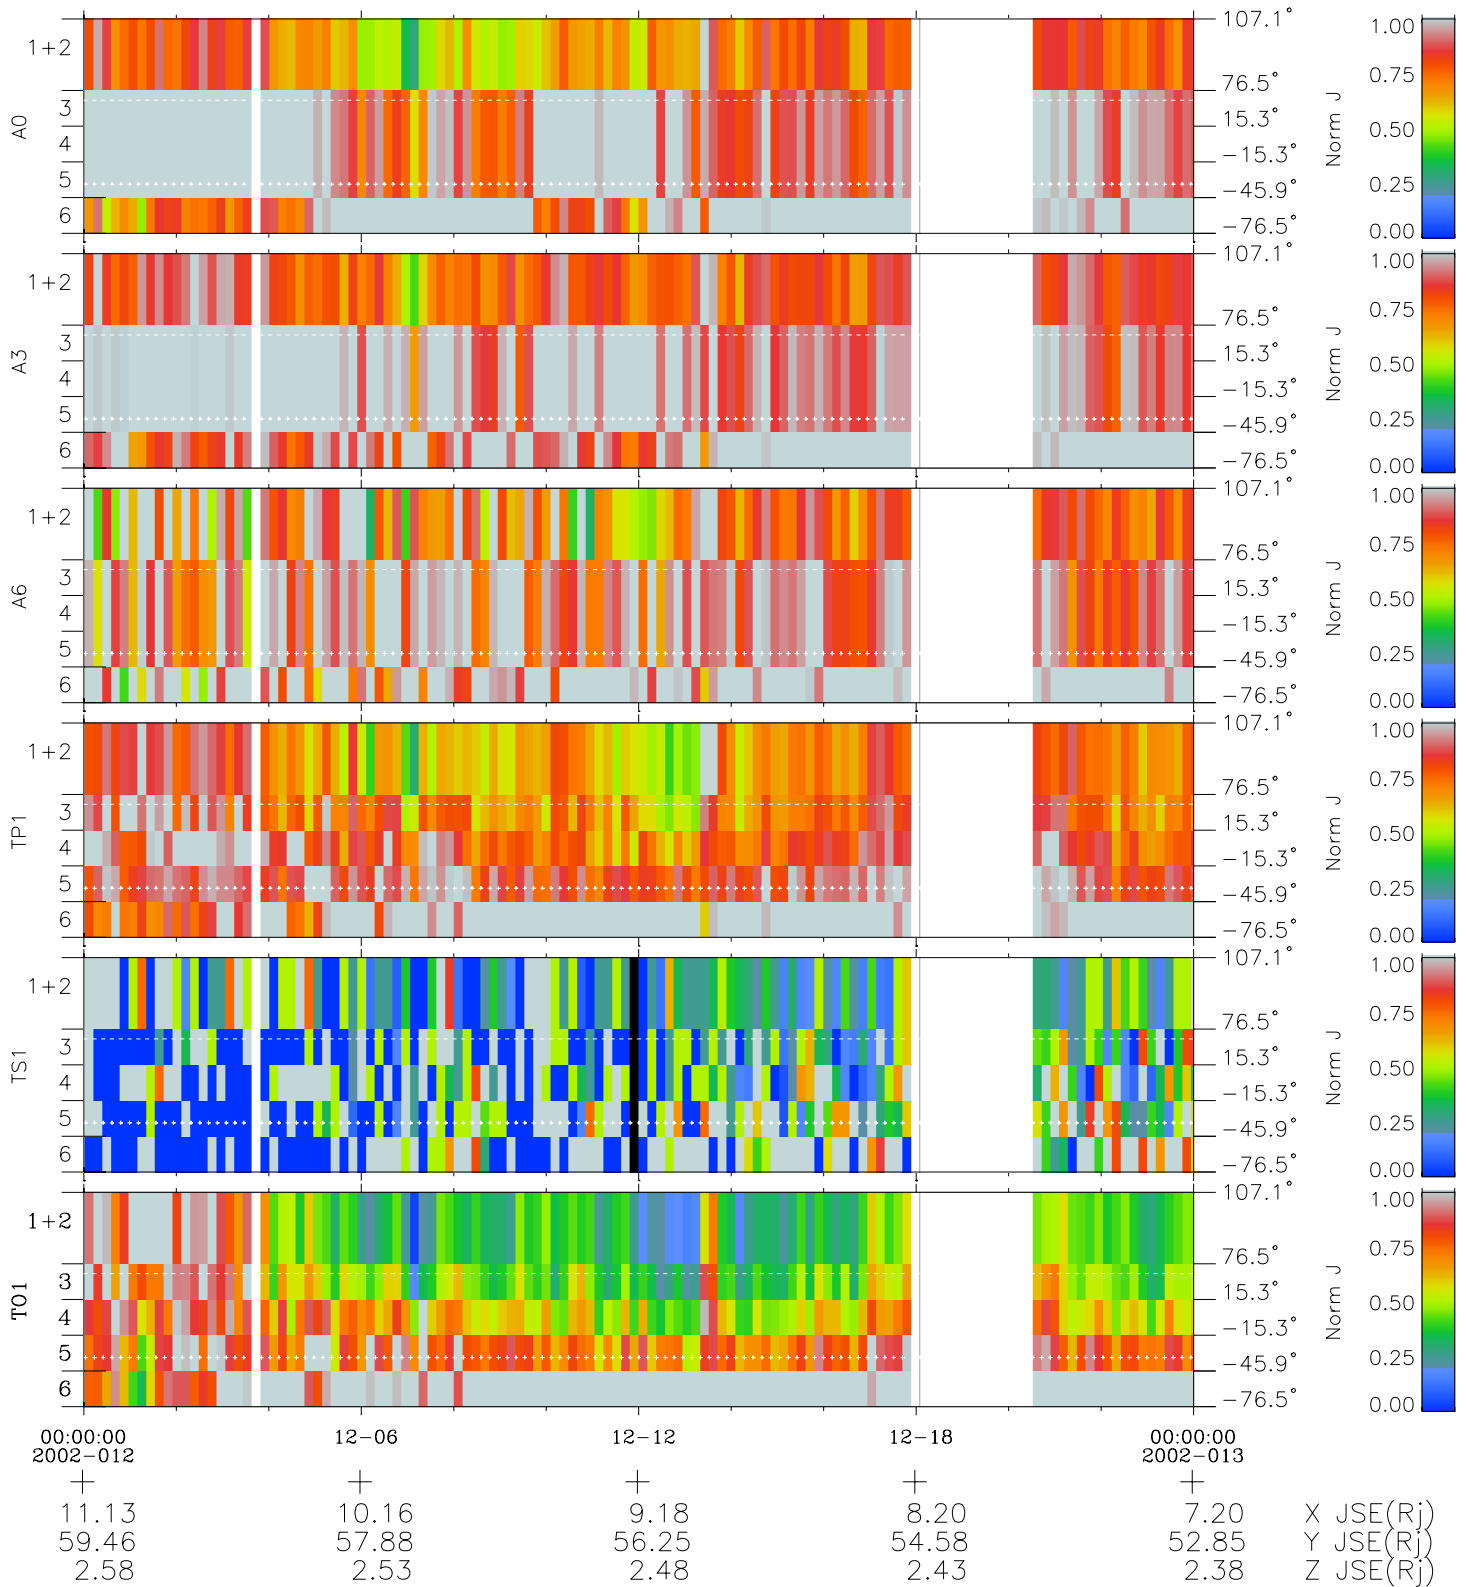

# Galileo EPD Real Elevation Anisotropies 02012

Software Version: RTELEV\_NORM V 1.20  
 Data Production: 15-00-02  
 Plot Production: Tue Jan 15 02:17:35 2002  
 Color File: wondr3  
 Geofactor File: 1.1

◇ = Jupiter look direction  
 □ = Corotation look direction