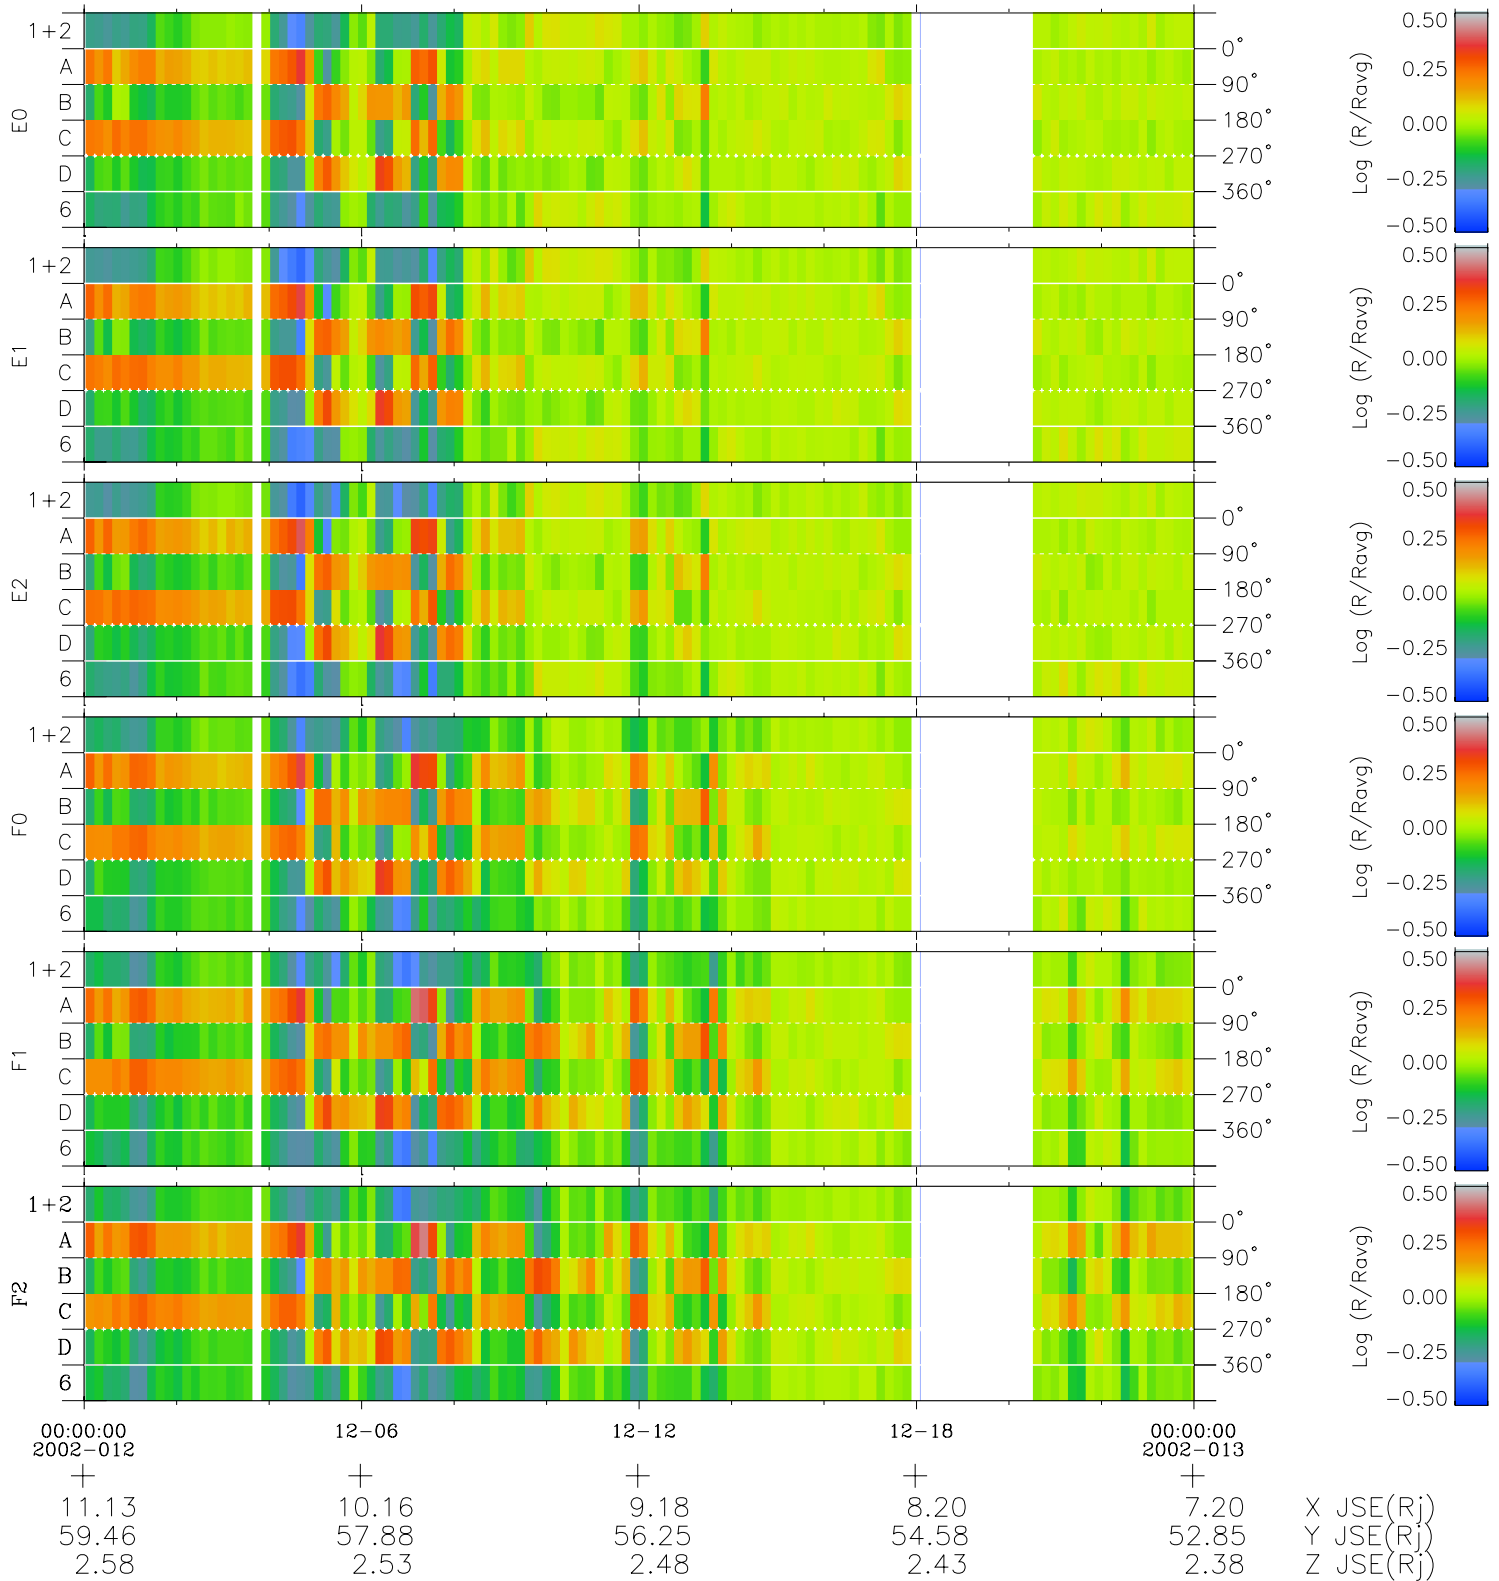

Galileo EPD Real Time Azimuth Anisotropies 02012

Software Version: RTAZIM_MEAN V 1.20
Data Production: 15-00-02
Plot Production: Tue Jan 15 02:17:49 2002
Color File: wondr3
Geofactor File: 1.1

◇ = Jupiter look direction
□ = Corotation look direction