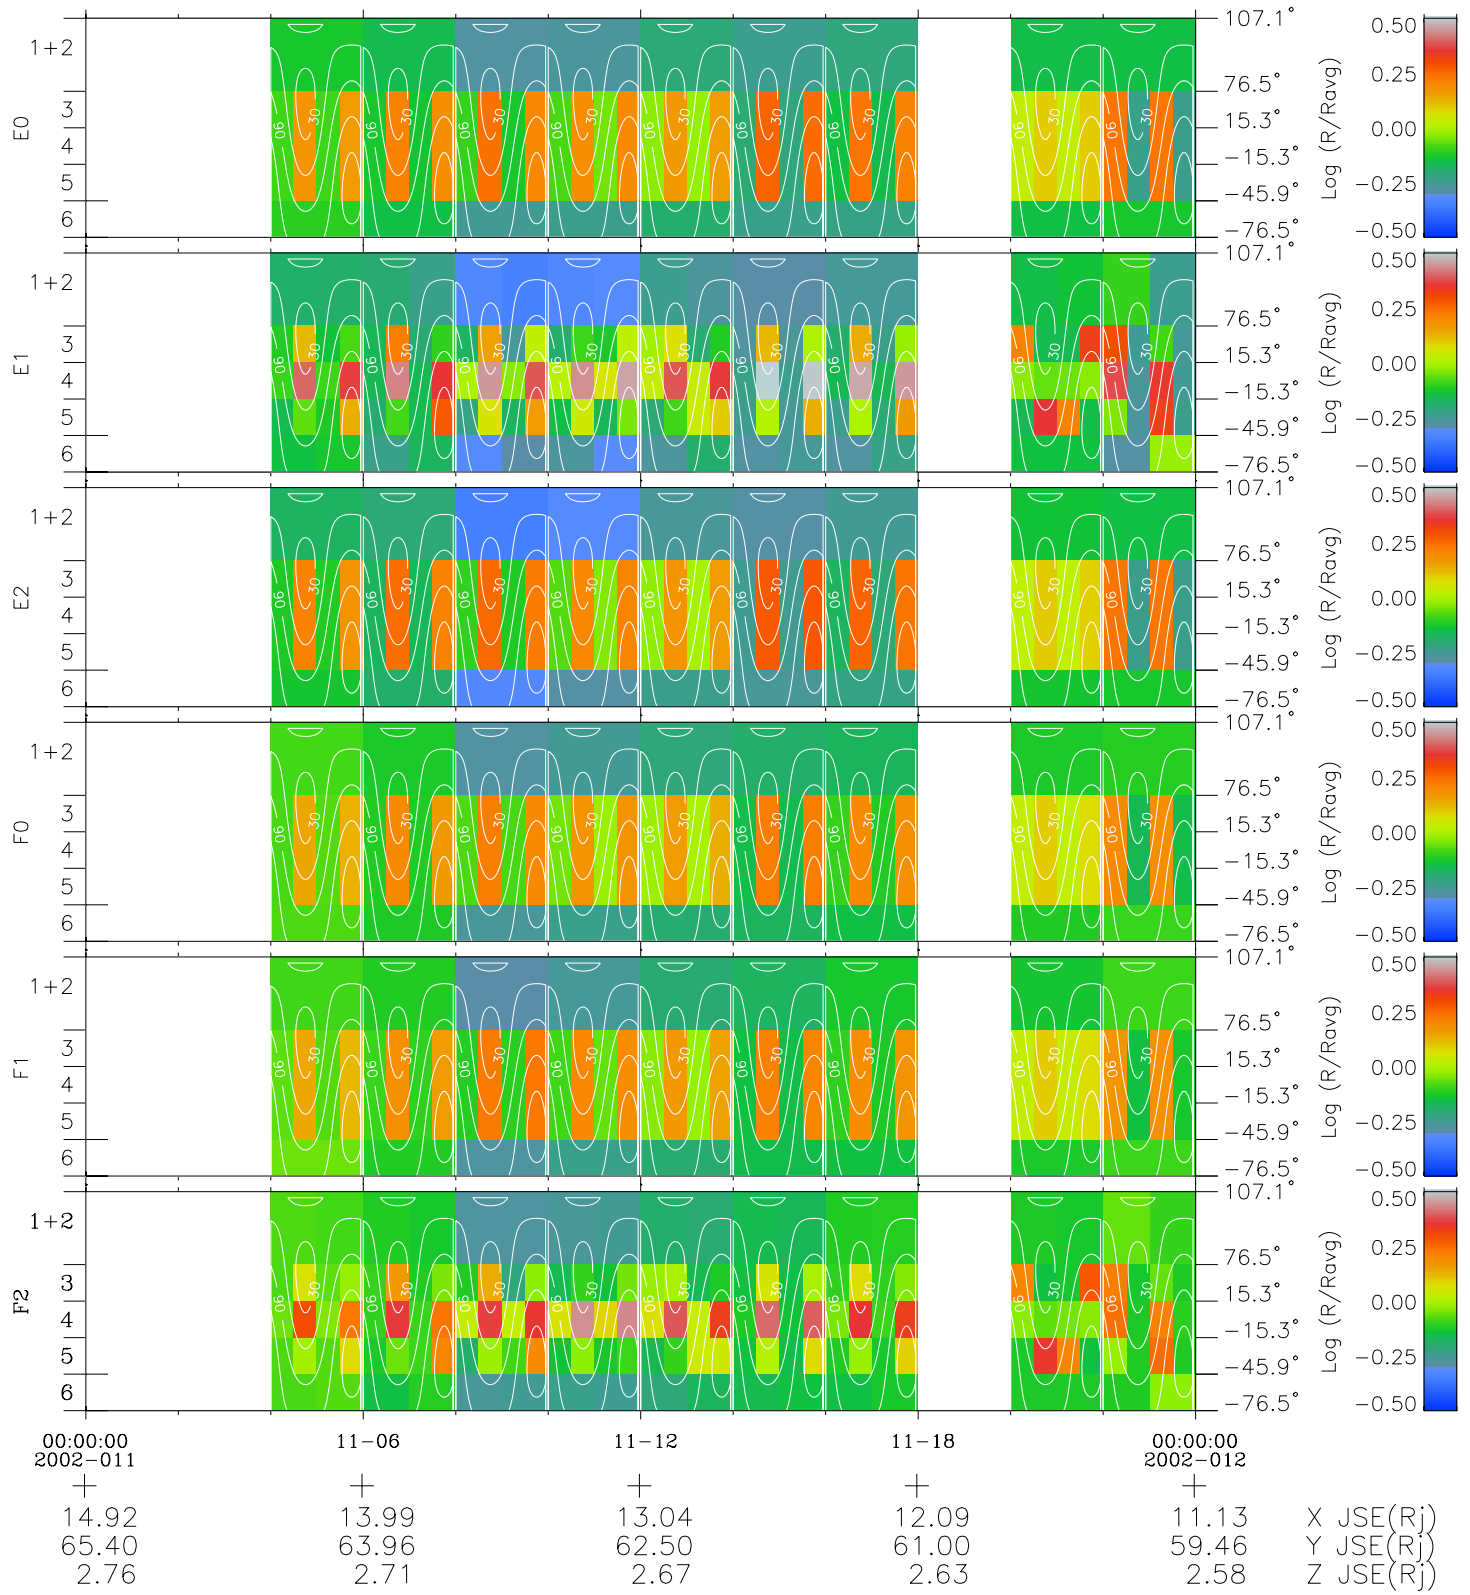

Galileo EPD Real Time All-Sky Anisotropies 02011

Software Version: RTSKY_MEAN V 1.20
 Data Production: 15-00-02
 Plot Production: Tue Jan 15 02:06:55 2002
 Color File: wondr3
 Geofactor File: 1.1

- ◇ = Jupiter look direction
- = Corotation look direction