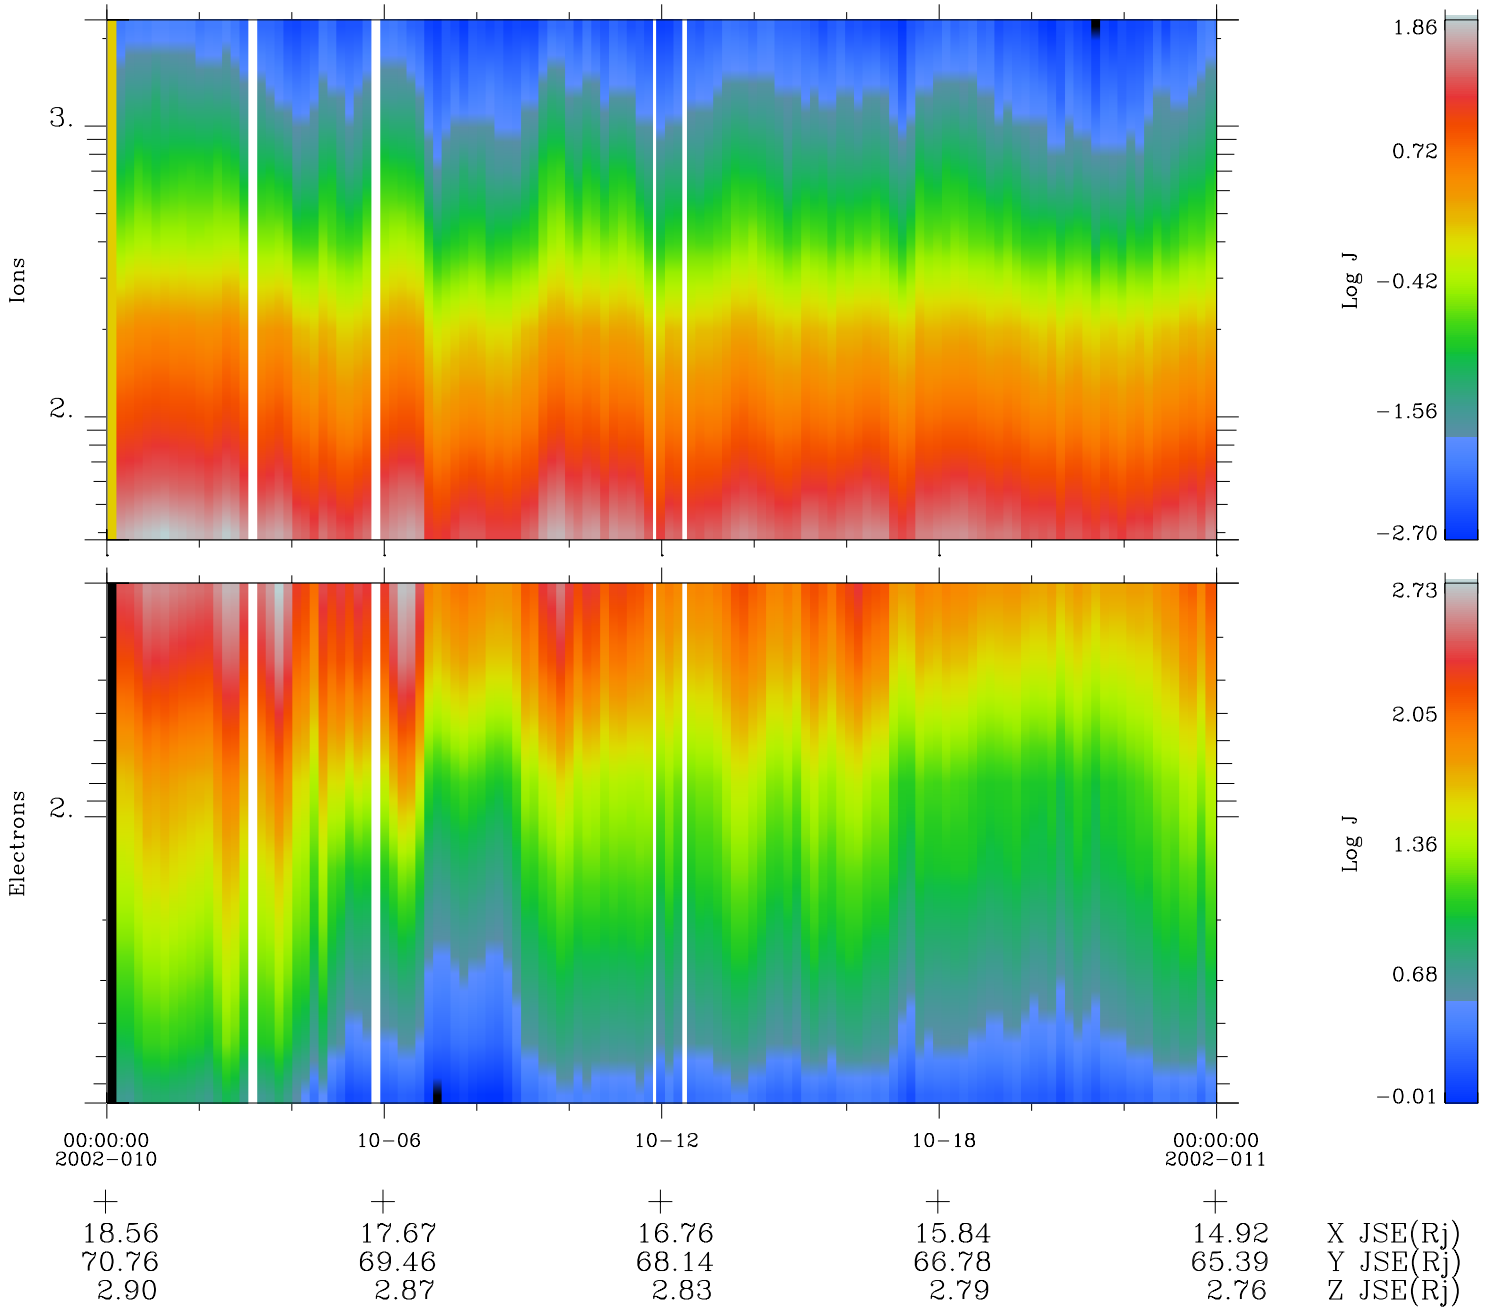

Galileo EPD Real Time Omni Spectrum 02010

Software Version: RTSPEC_OMNI V 1.20
 Data Production: 11-00-02
 Plot Production: Fri Jan 11 09:41:50 2002
 Color File: wondr3
 Geofactor File: 1.1

◇ = Jupiter look direction
 □ = Corotation look direction