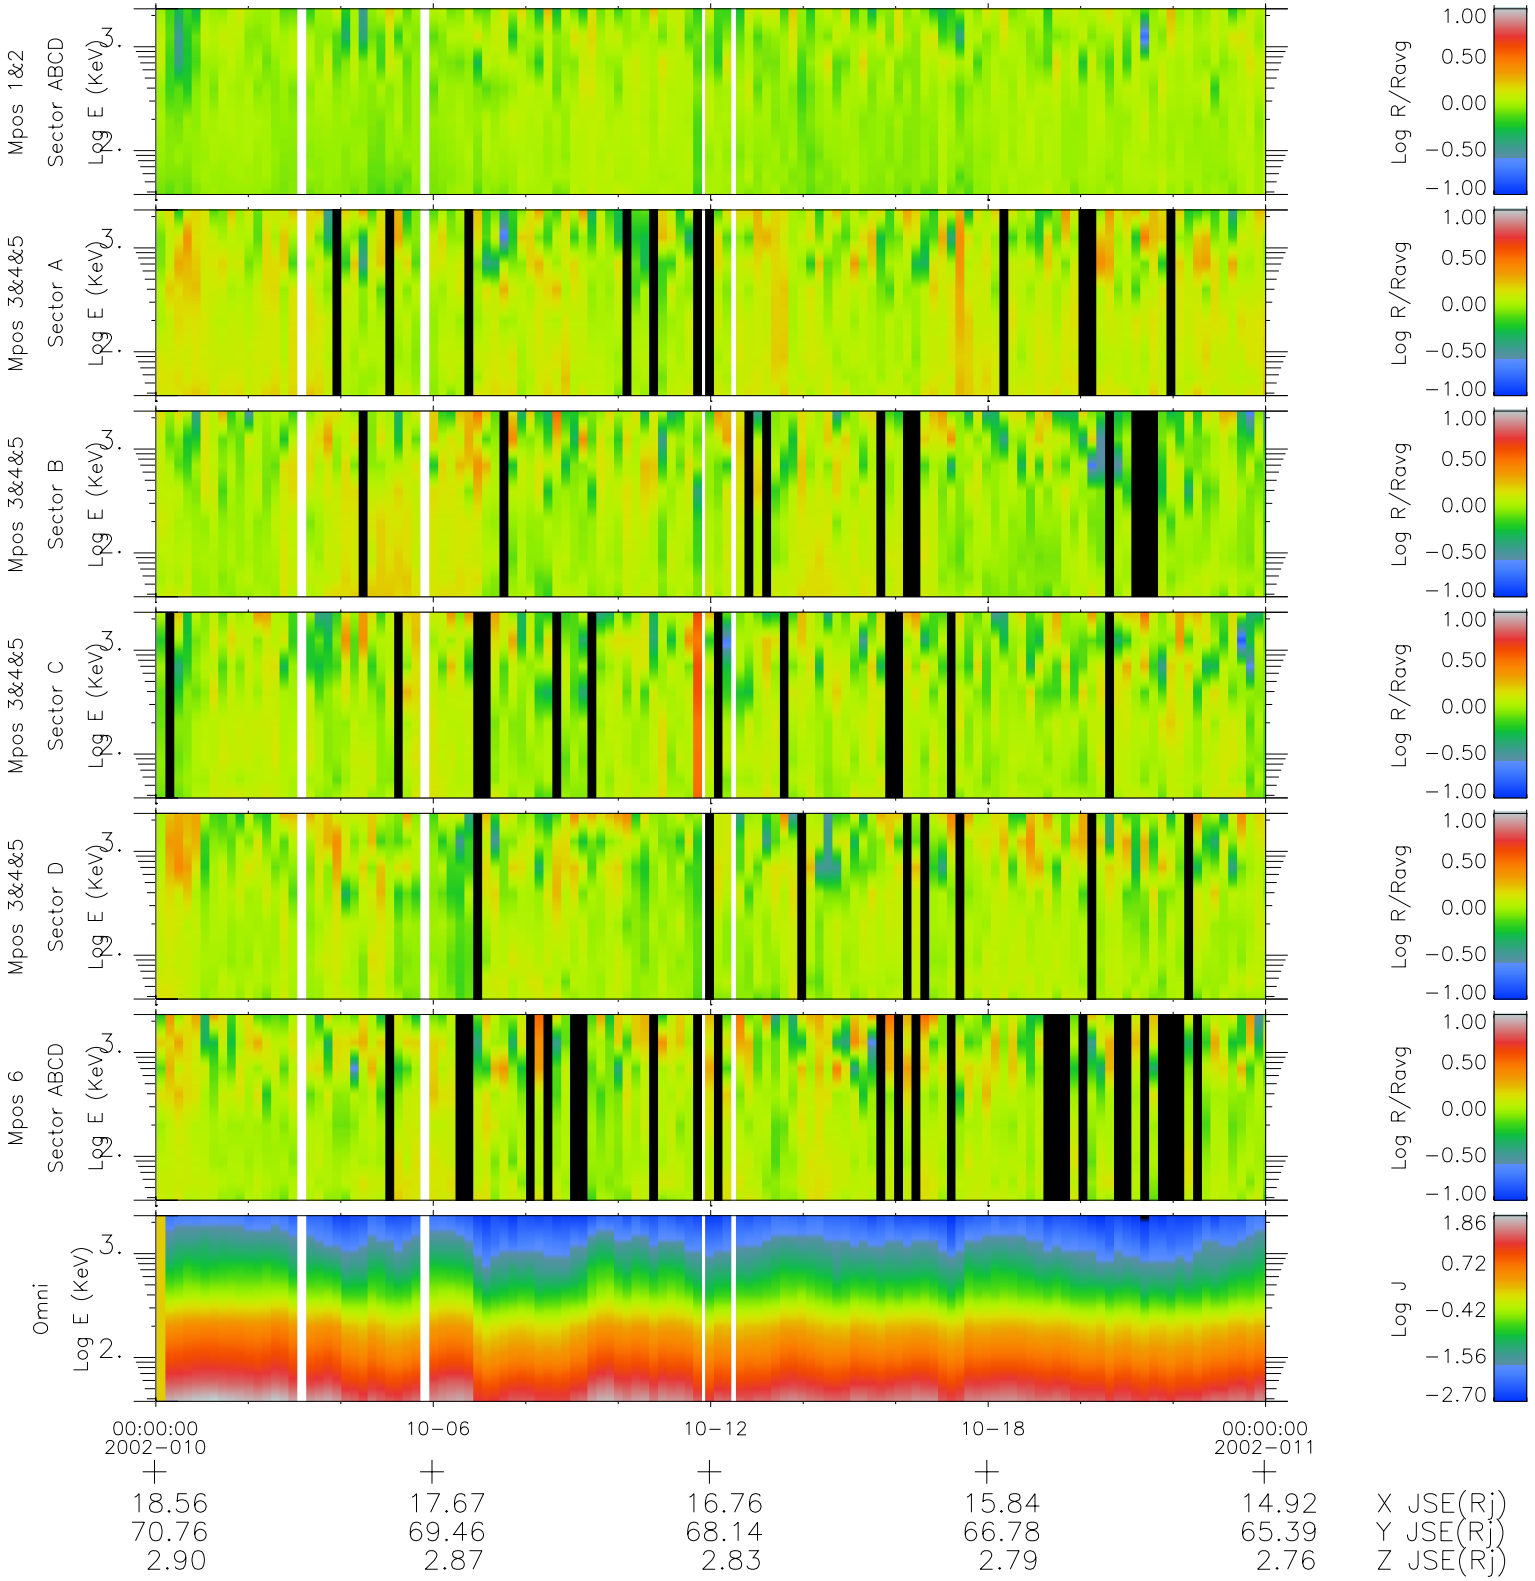

Galileo EPD Real Time R6 Ions Spectra 02010

Software Version: RTSPEC_R6 V 1.20
 Data Production: 11-00-02
 Plot Production: Fri Jan 11 09:41:37 2002
 Color File: wondr3
 Geofactor File: 1.1

◇ = Jupiter look direction
 □ = Corotation look direction