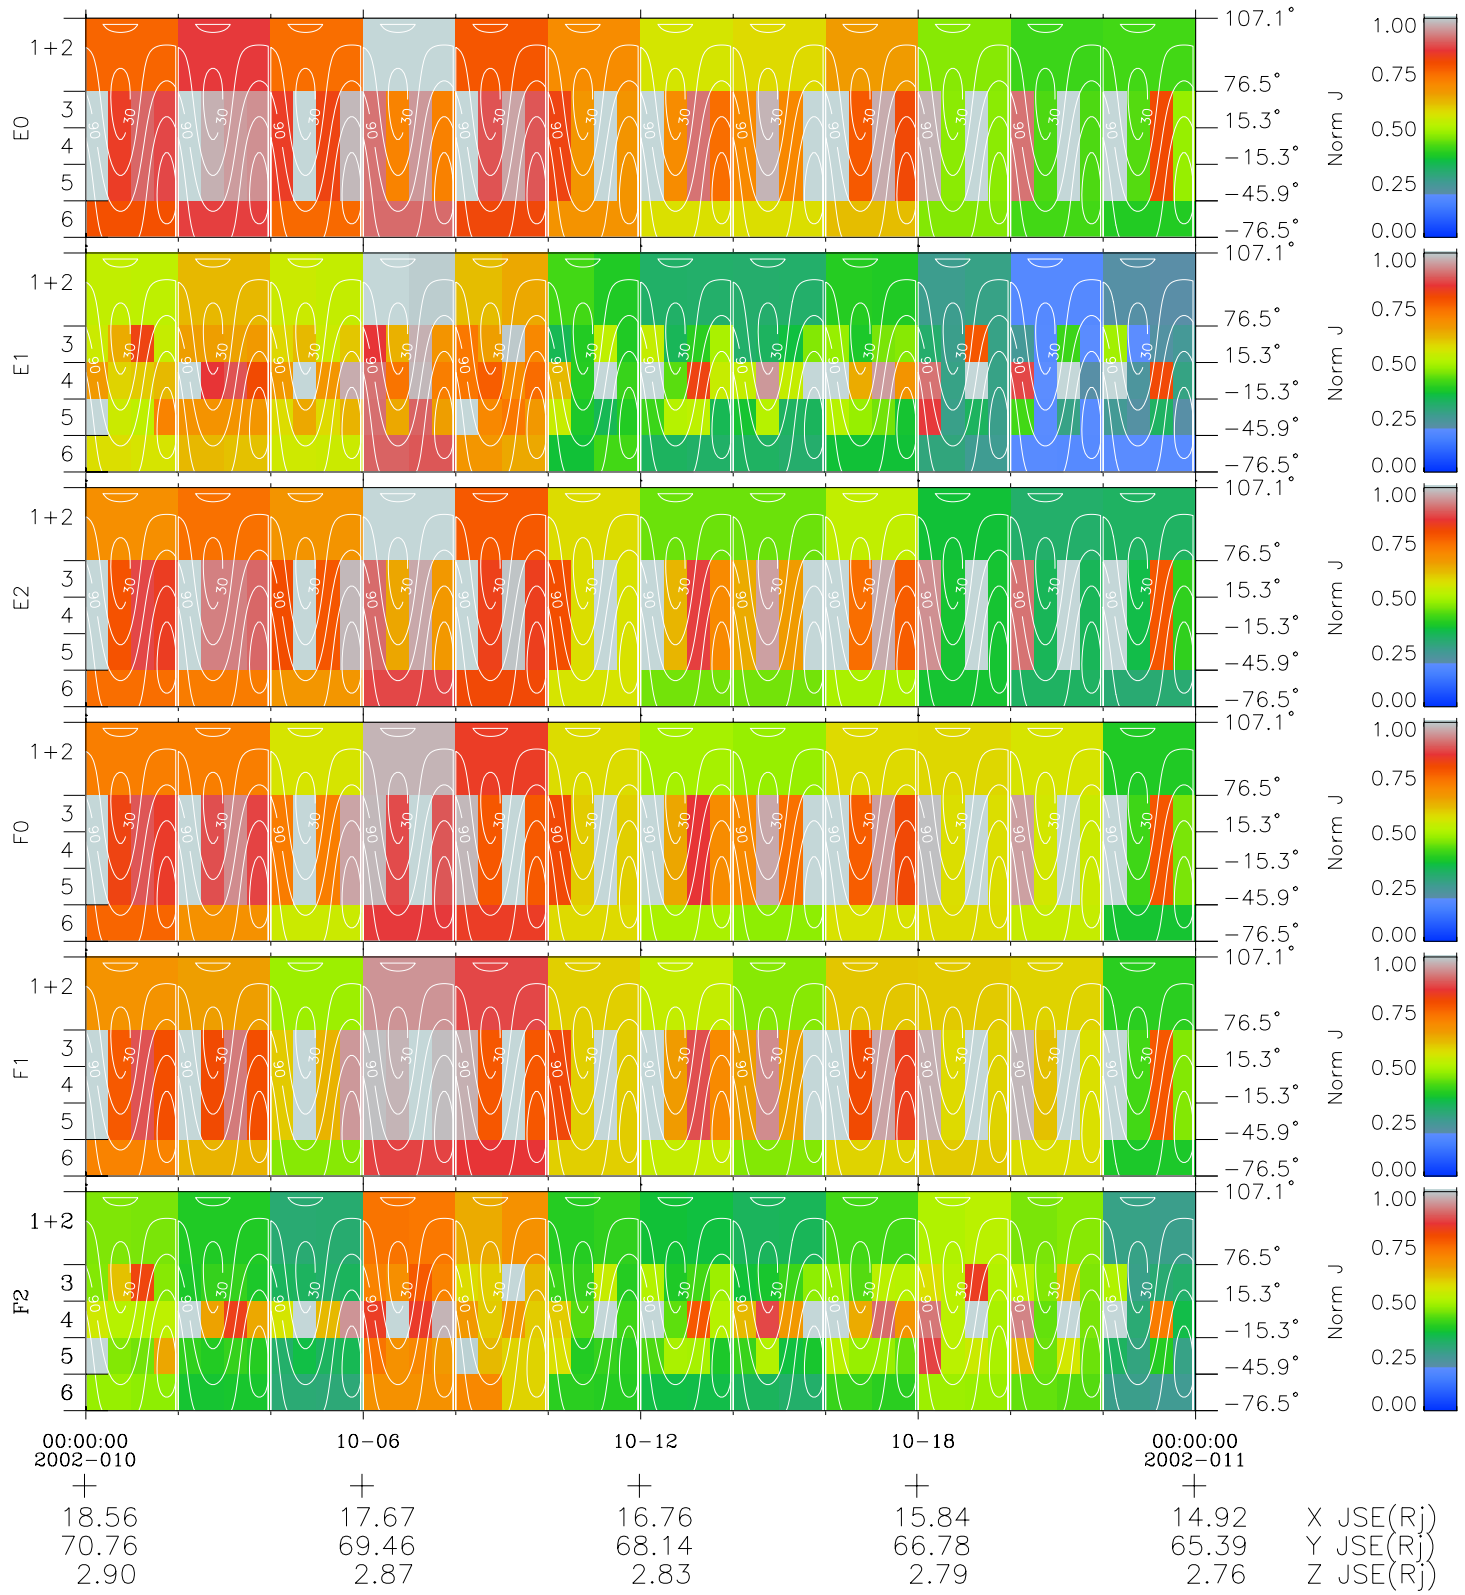

Galileo EPD Real Time All-Sky Anisotropies 02010

Software Version: RTSKY_NORM V 1.20
 Data Production: 11-00-02
 Plot Production: Fri Jan 11 09:42:31 2002
 Color File: wondr3
 Geofactor File: 1.1

◇ = Jupiter look direction
 □ = Corotation look direction