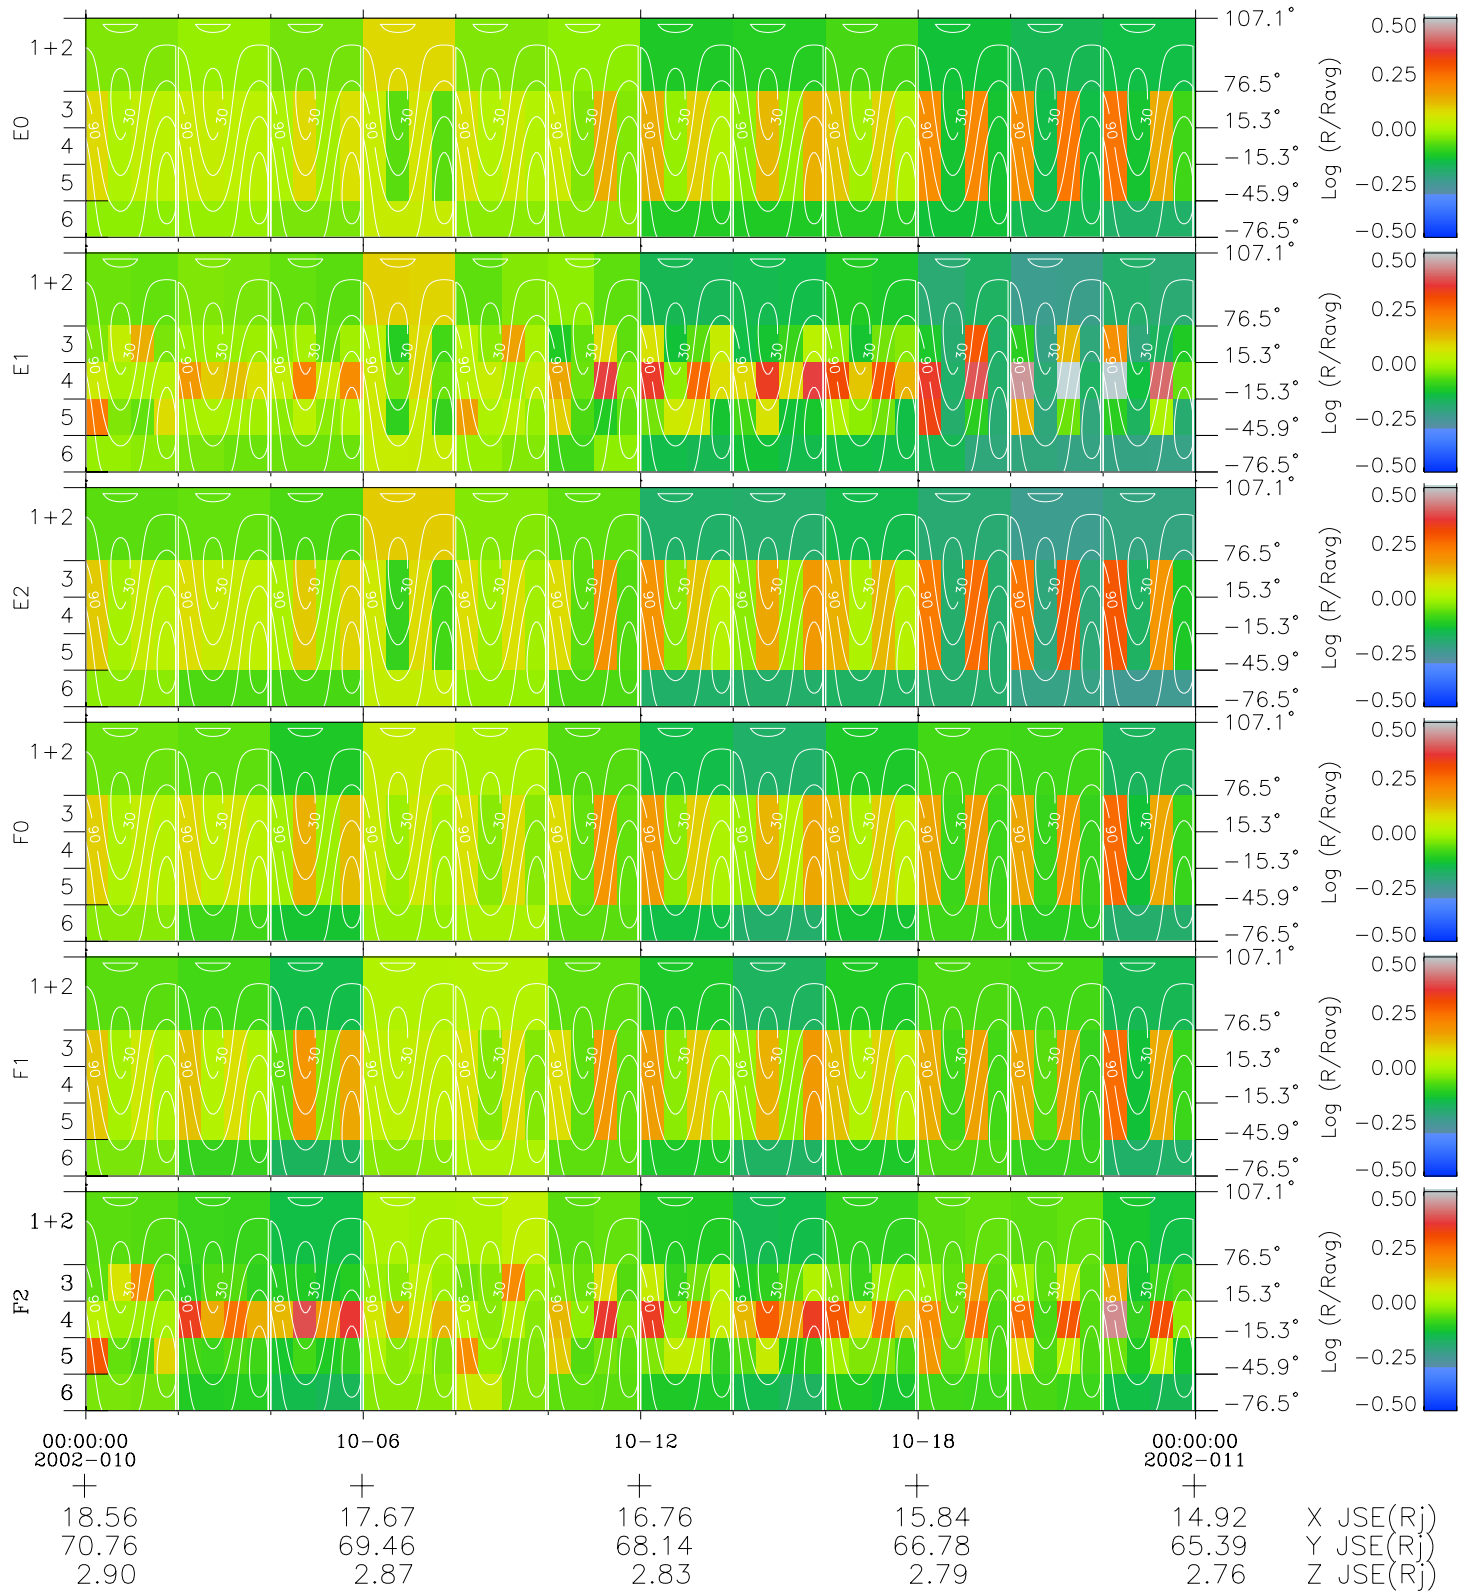

Galileo EPD Real Time All-Sky Anisotropies 02010

Software Version: RTSKY_MEAN V 1.20
 Data Production: 11-00-02
 Plot Production: Fri Jan 11 09:42:04 2002
 Color File: wondr3
 Geofactor File: 1.1

- ◇ = Jupiter look direction
- = Corotation look direction