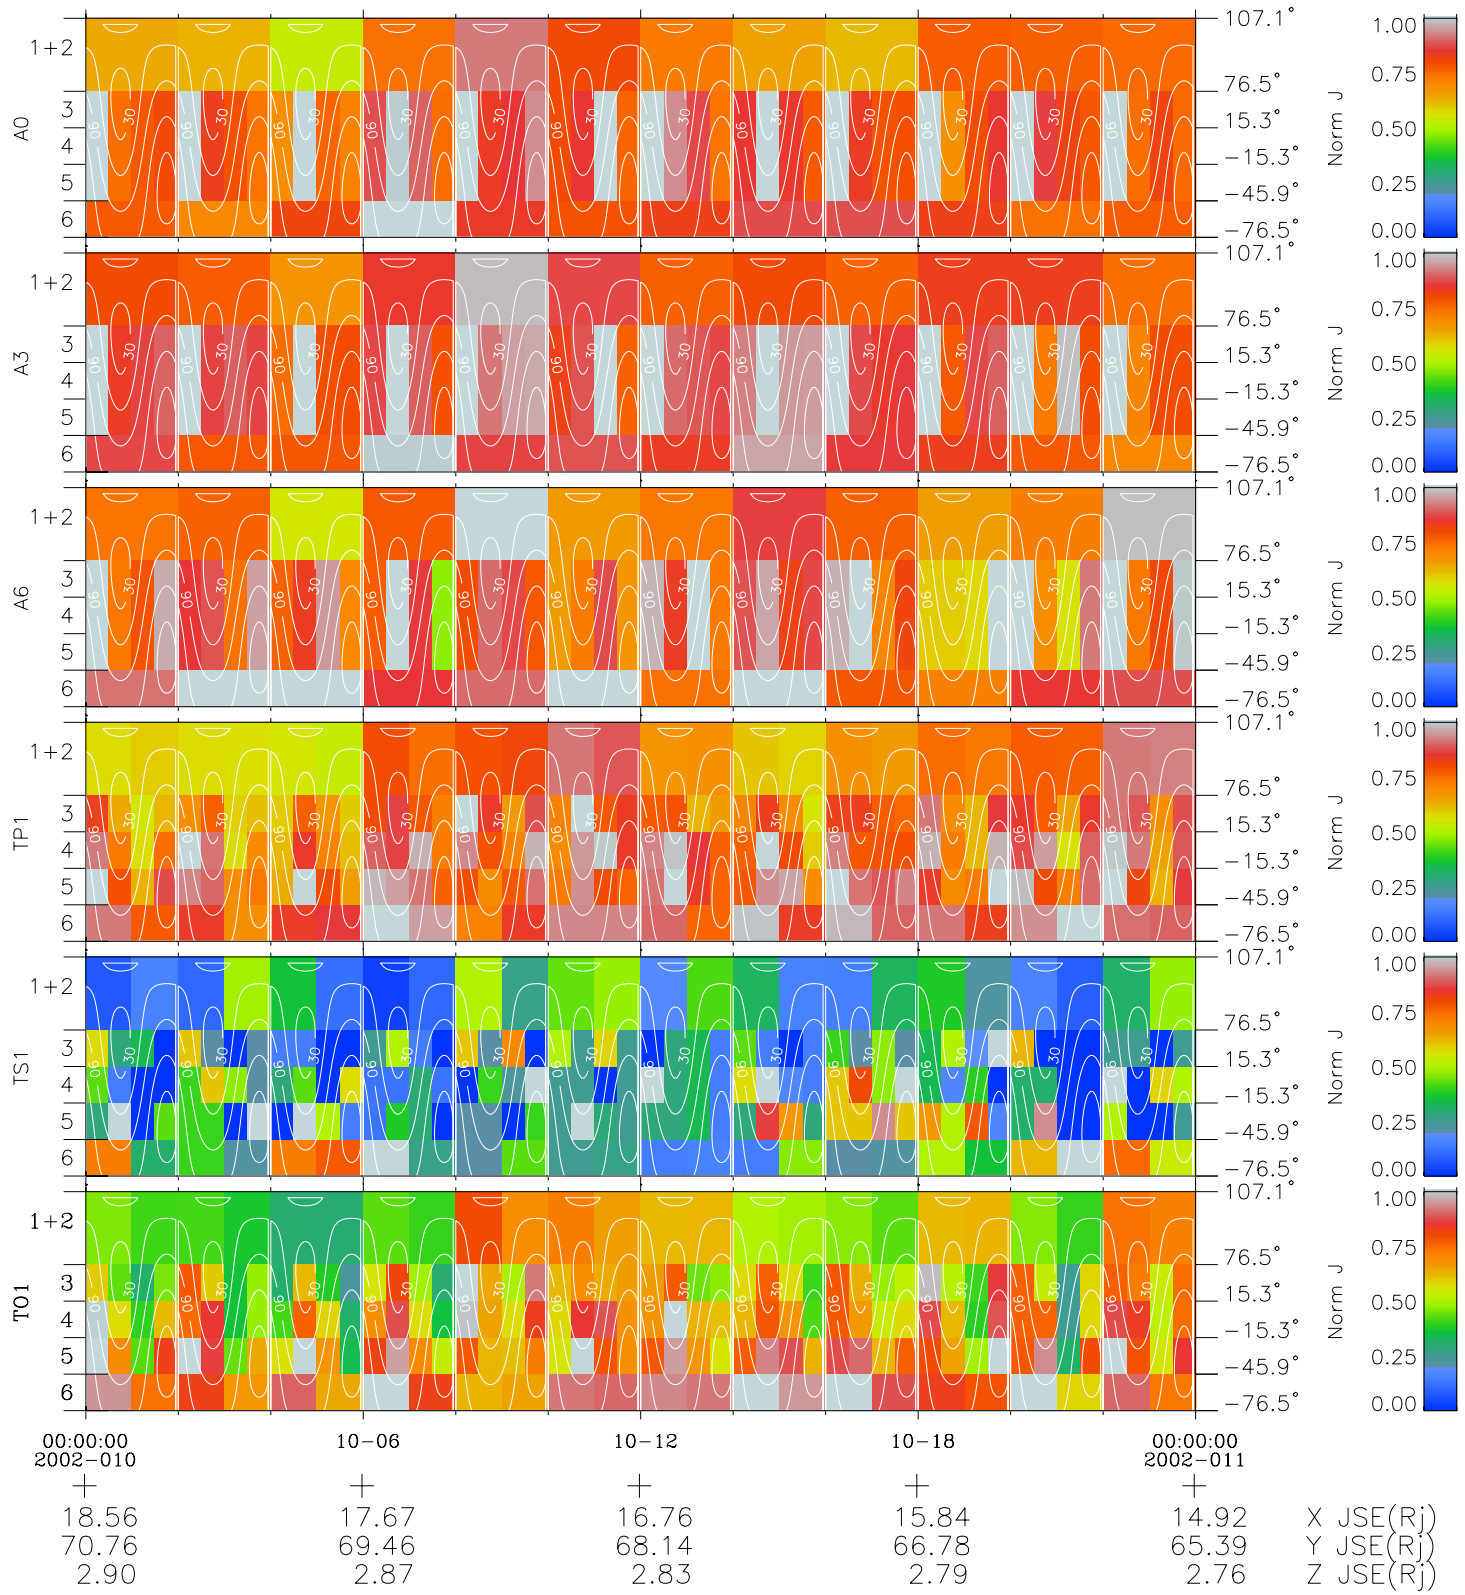

Galileo EPD Real Time All-Sky Anisotropies 02010

Software Version: RTSKY_NORM V 1.20
 Data Production: 11-00-02
 Plot Production: Fri Jan 11 09:42:24 2002
 Color File: wondr3
 Geofactor File: 1.1

- ◇ = Jupiter look direction
- = Corotation look direction