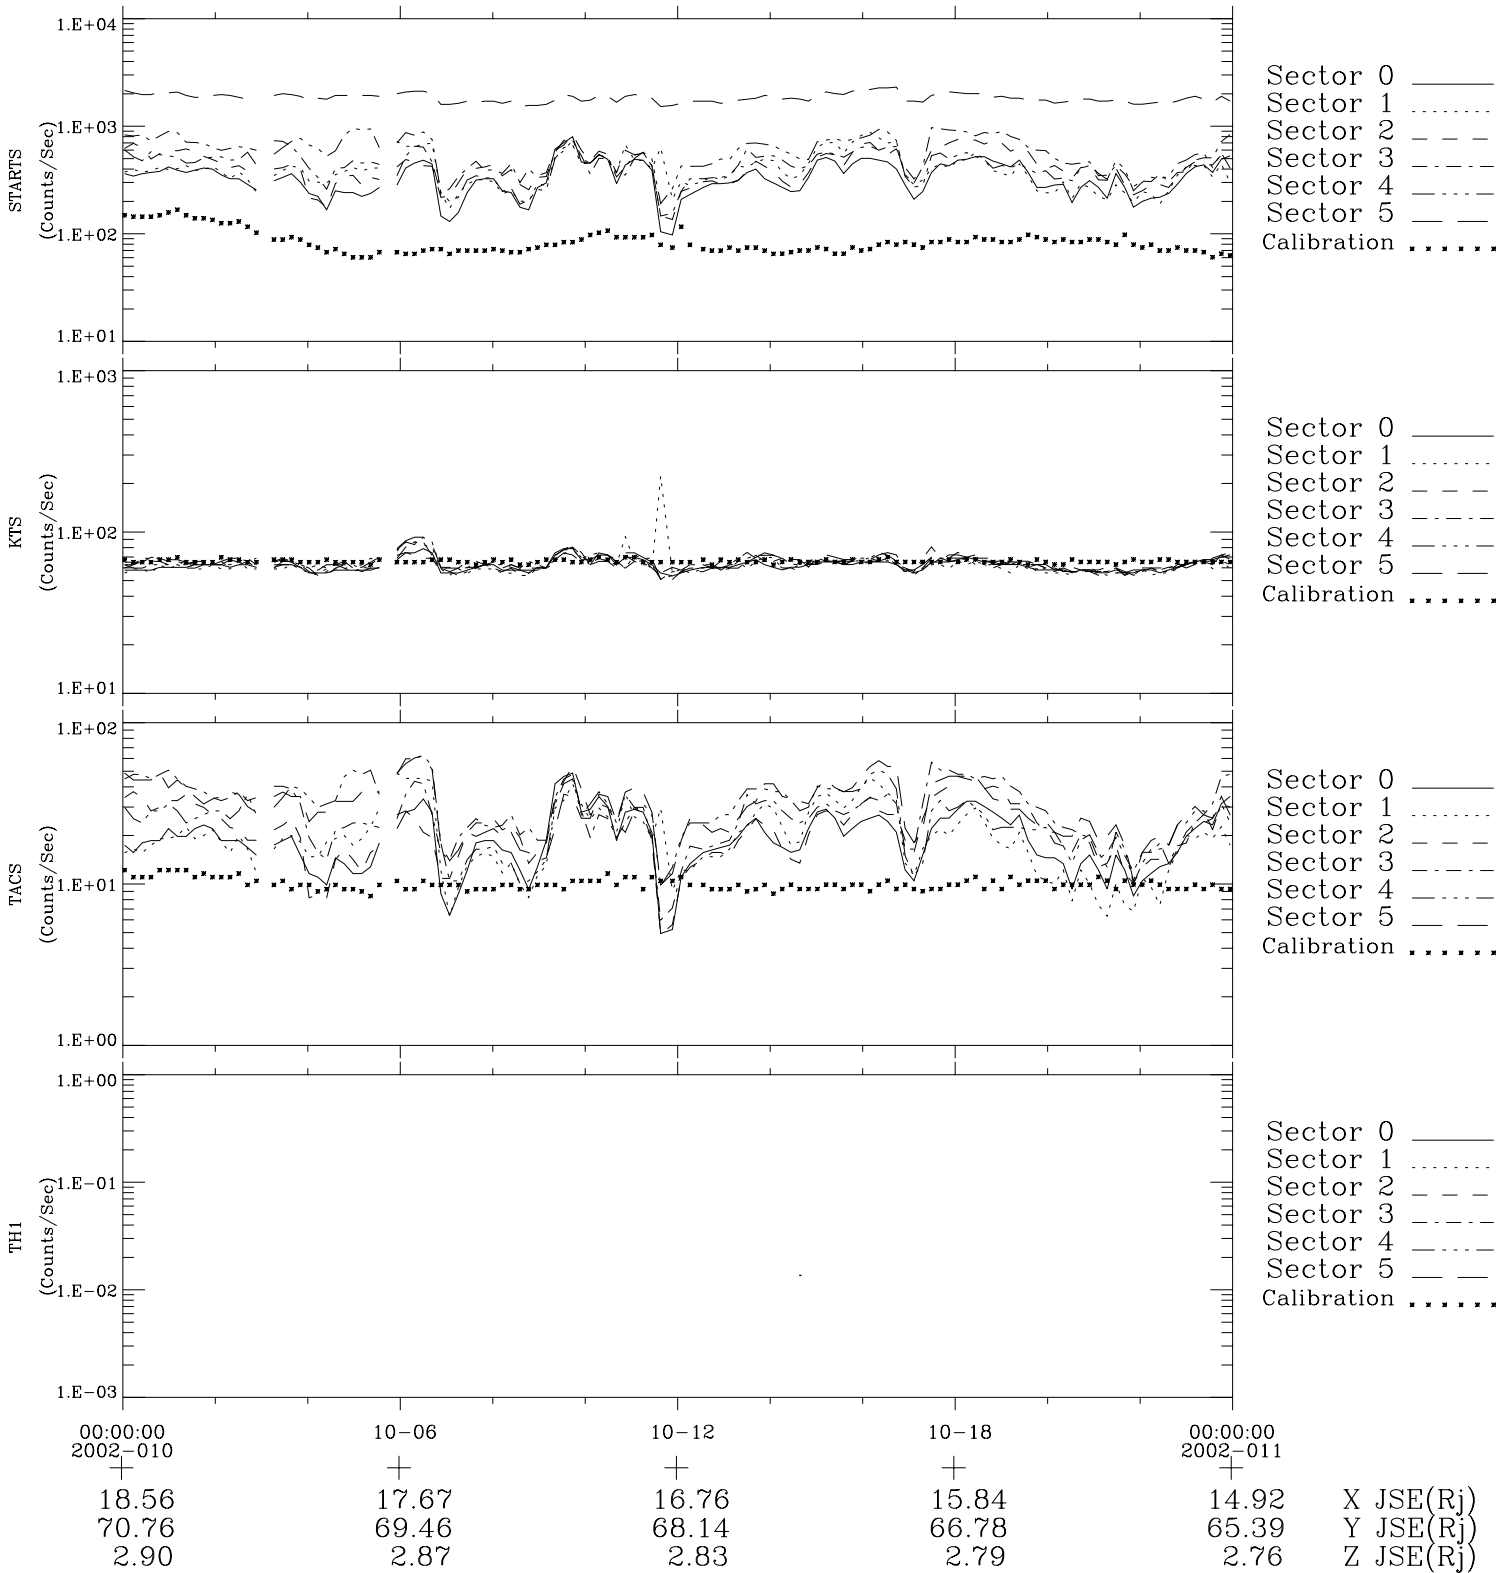

Galileo EPD Real-Time Six-Sector 02010

Software Version: RTLINE_R6 V 1.20
Data Production: 11-00-02
Plot Production: Fri Jan 11 09:43:46 2002

◇ = Jupiter look direction
□ = Corotation look direction