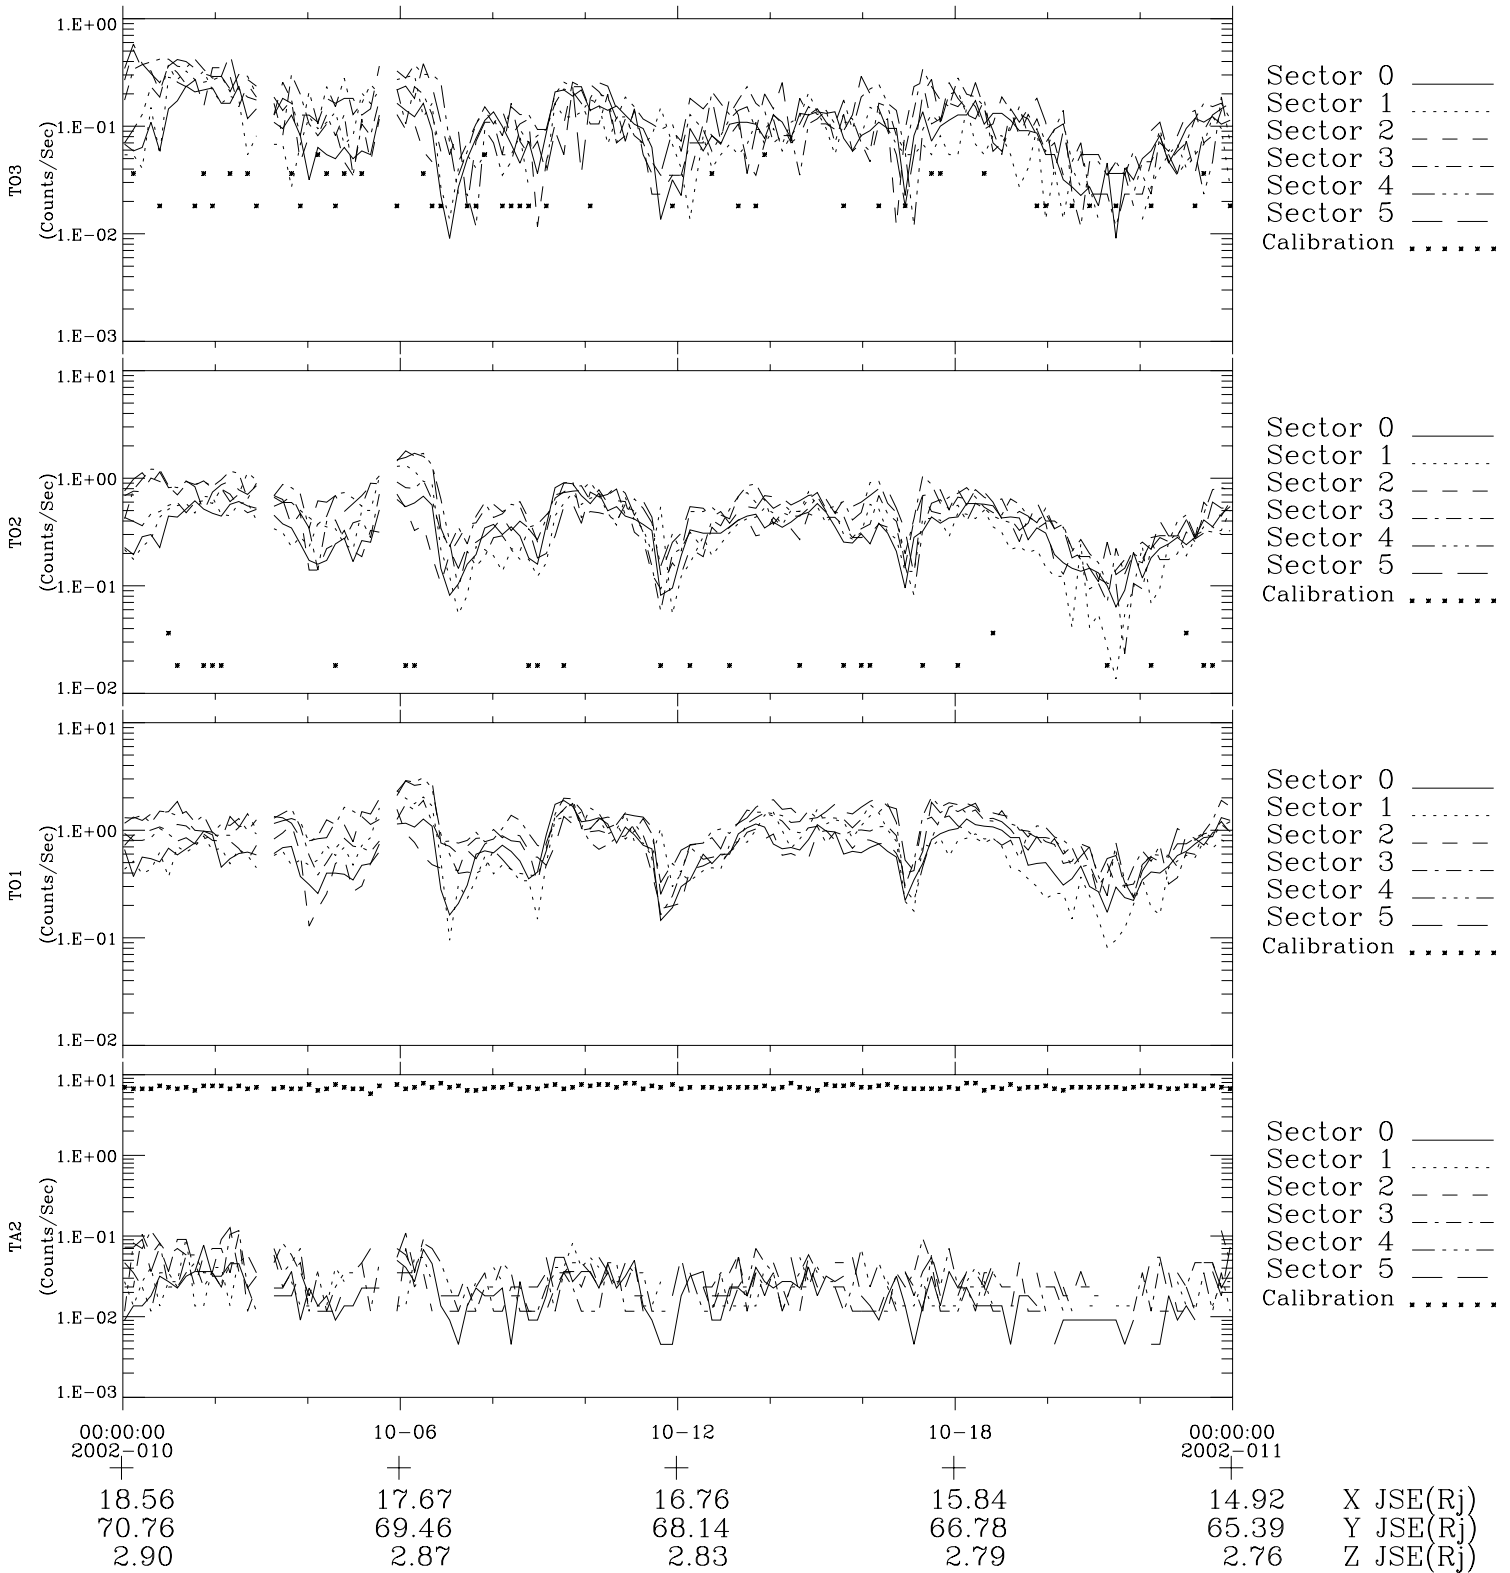

Galileo EPD Real-Time Six-Sector 02010

Software Version: RTLINE_R6 V 1.20
Data Production: 11-00-02
Plot Production: Fri Jan 11 09:43:45 2002

◇ = Jupiter look direction
□ = Corotation look direction