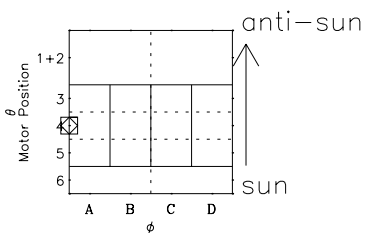

Galileo EPD Real-Time Six-Sector 02010

Software Version: RTLINE_R6 V 1.20
Data Production: 11-00-02
Plot Production: Fri Jan 11 09:43:45 2002

◇ = Jupiter look direction
□ = Corotation look direction