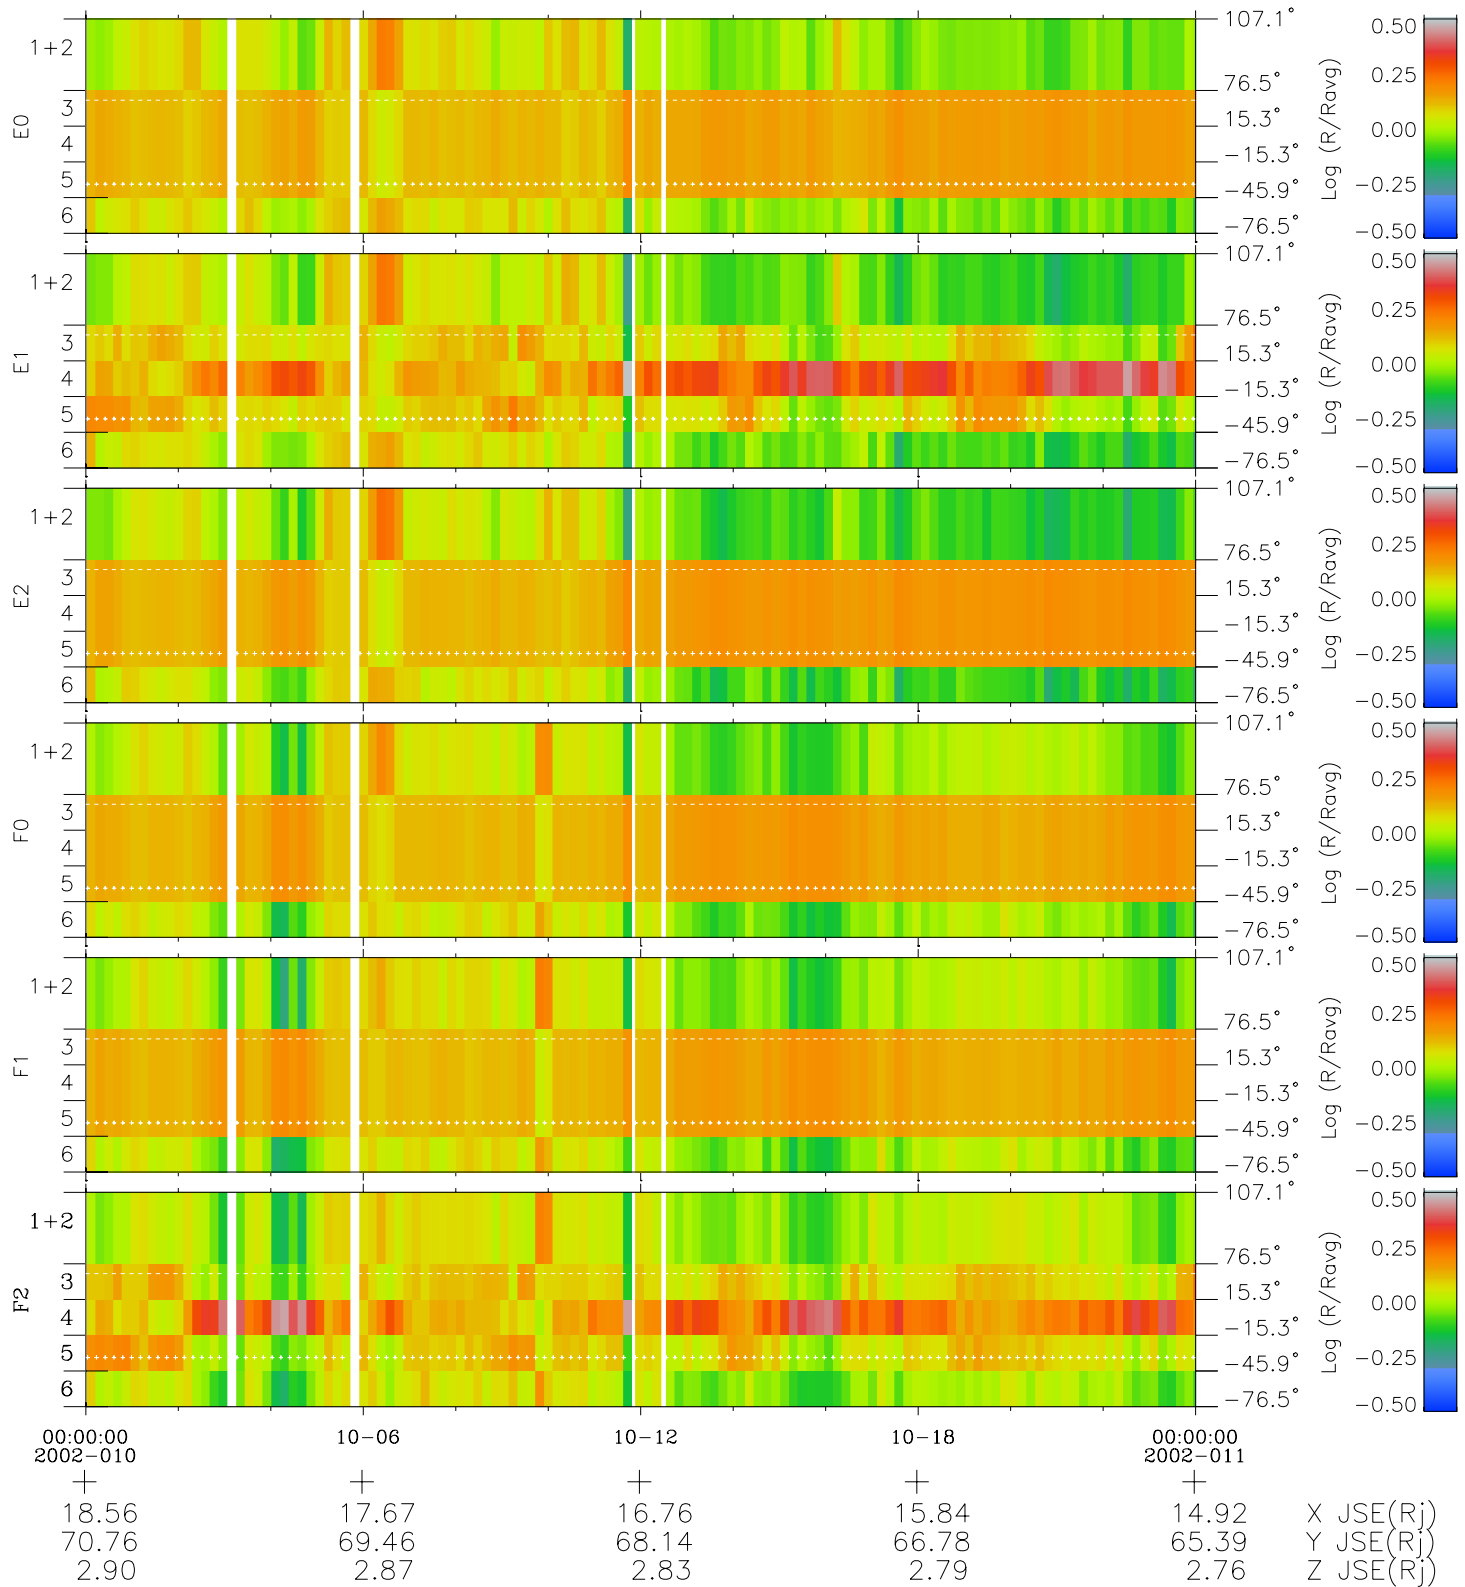

# Galileo EPD Real Elevation Anisotropies 02010

Software Version: RTELEV\_MEAN V 1.20  
 Data Production: 11-00-02  
 Plot Production: Fri Jan 11 09:42:42 2002  
 Color File: wondr3  
 Geofactor File: 1.1

- ◇ = Jupiter look direction
- = Corotation look direction