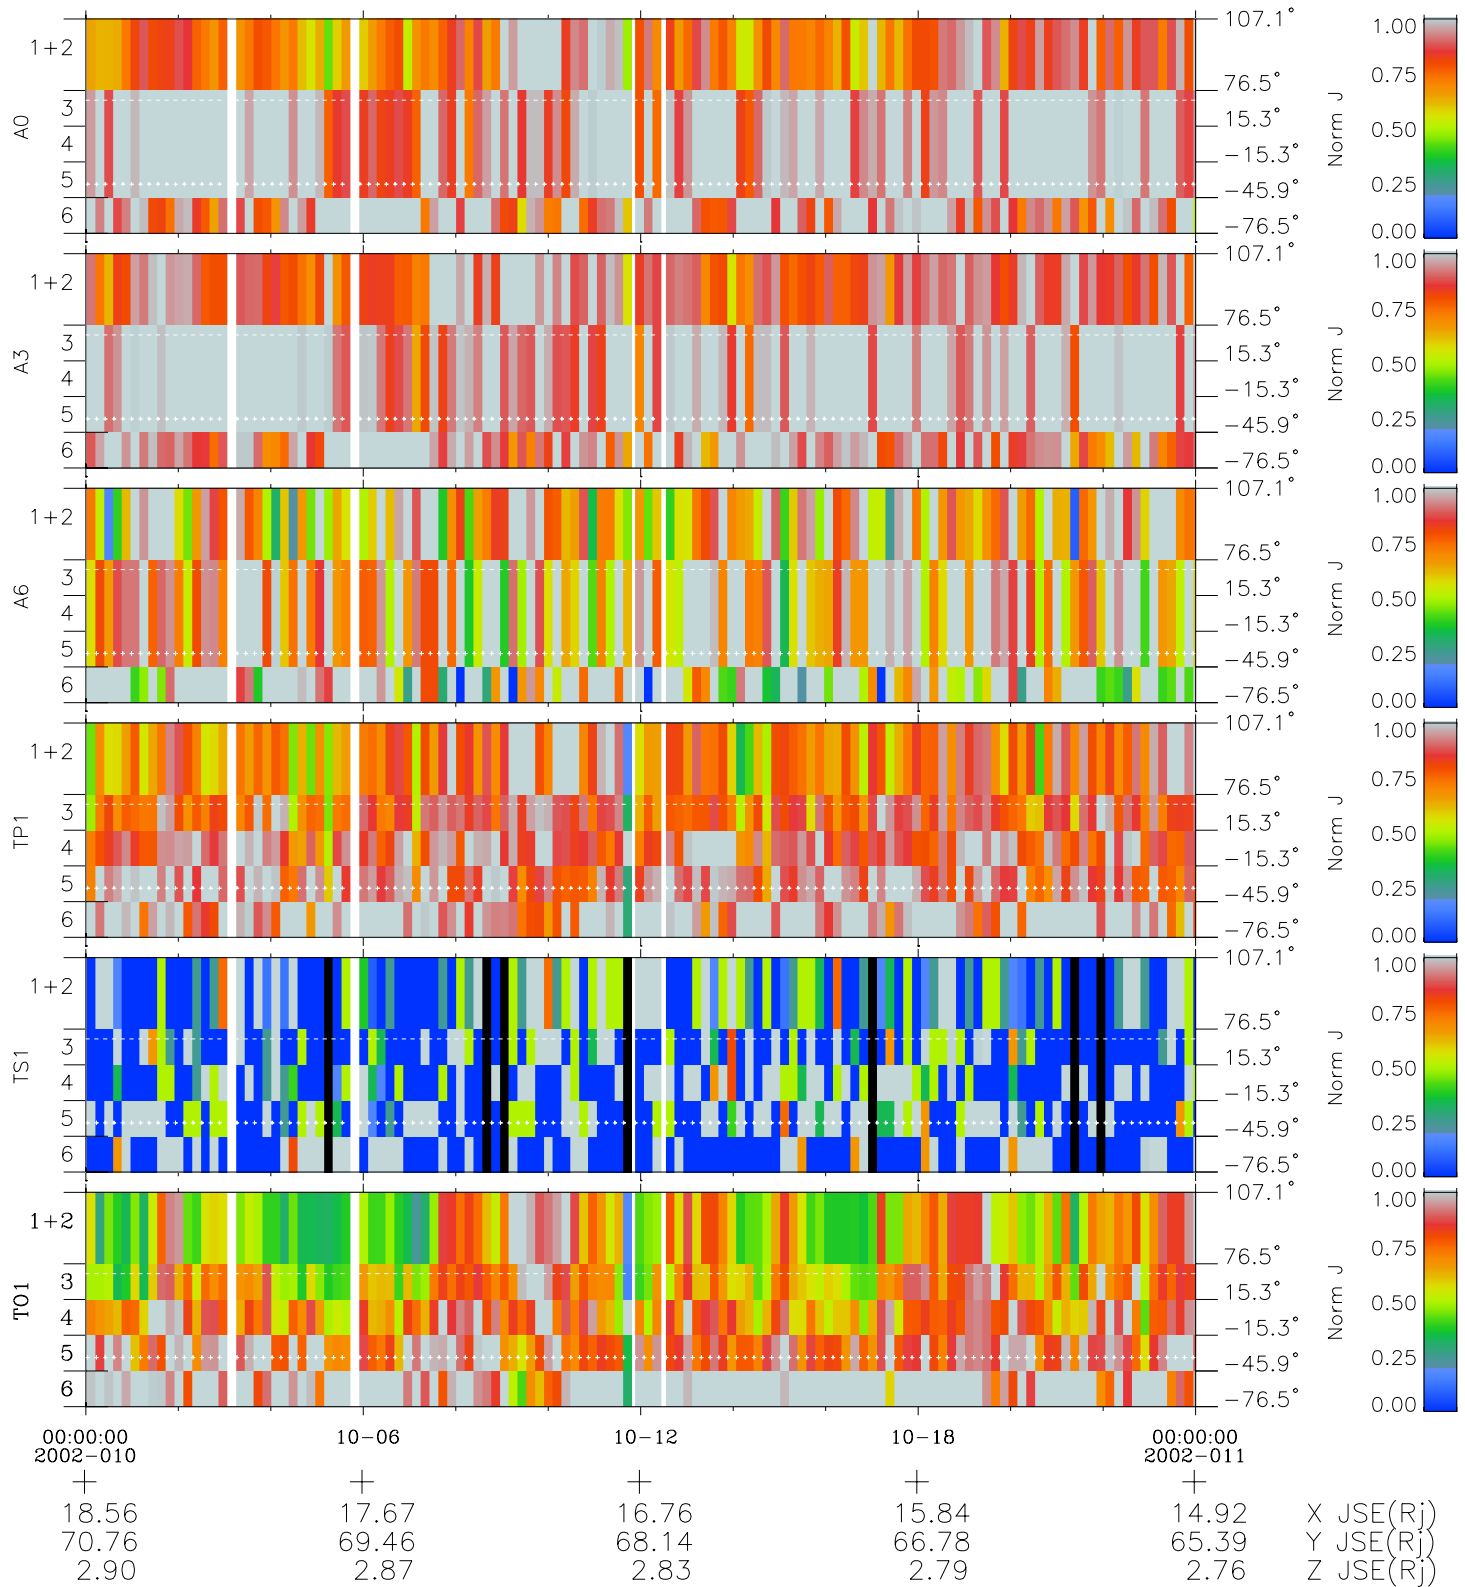

Galileo EPD Real Elevation Anisotropies 02010

Software Version: RTELEV_NORM V 1.20
 Data Production: 11-00-02
 Plot Production: Fri Jan 11 09:42:58 2002
 Color File: wondr3
 Geofactor File: 1.1

- ◇ = Jupiter look direction
- = Corotation look direction