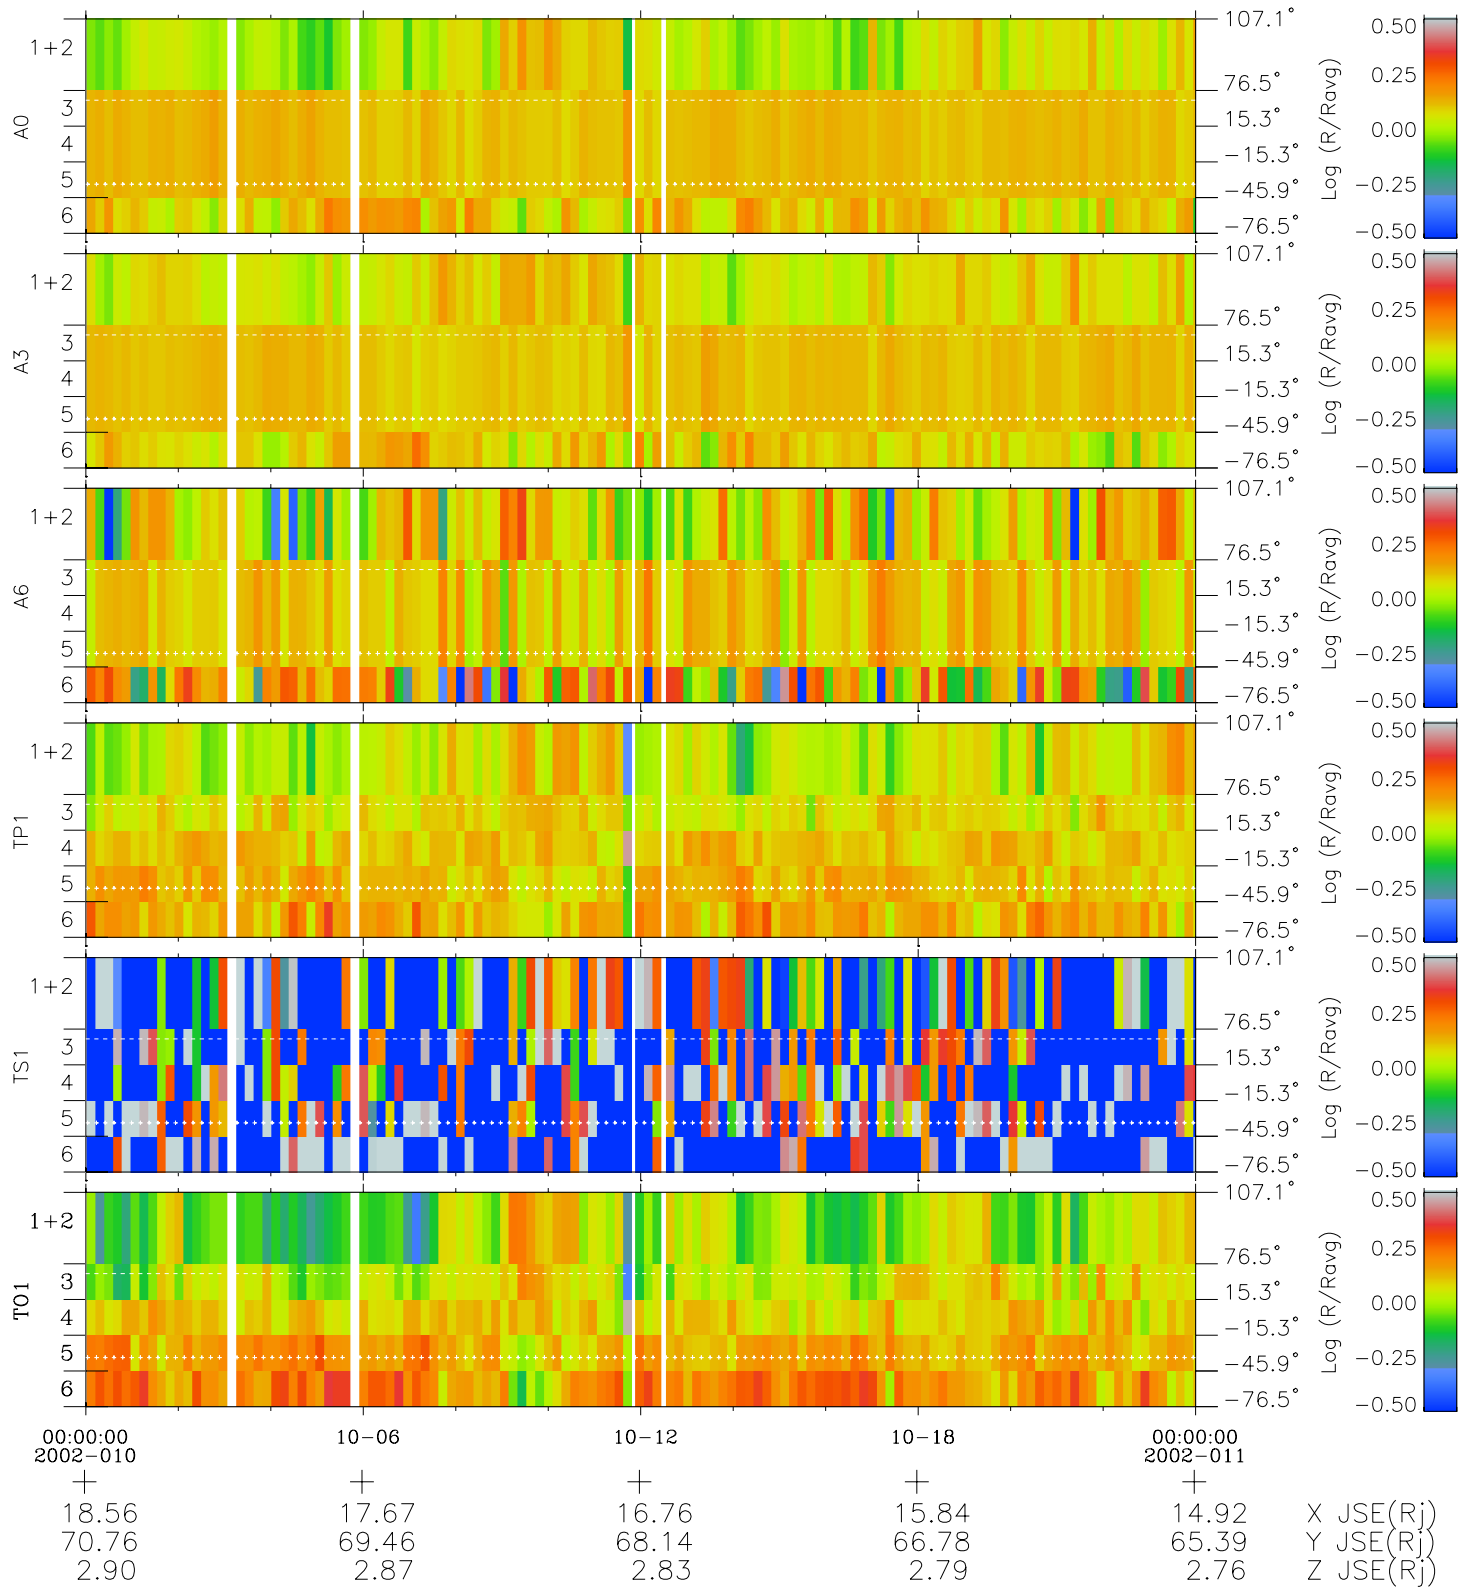

Galileo EPD Real Elevation Anisotropies 02010

Software Version: RTELEV_MEAN V 1.20
Data Production: 11-00-02
Plot Production: Fri Jan 11 09:42:37 2002
Color File: wondr3
Geofactor File: 1.1

- ◇ = Jupiter look direction
- = Corotation look direction