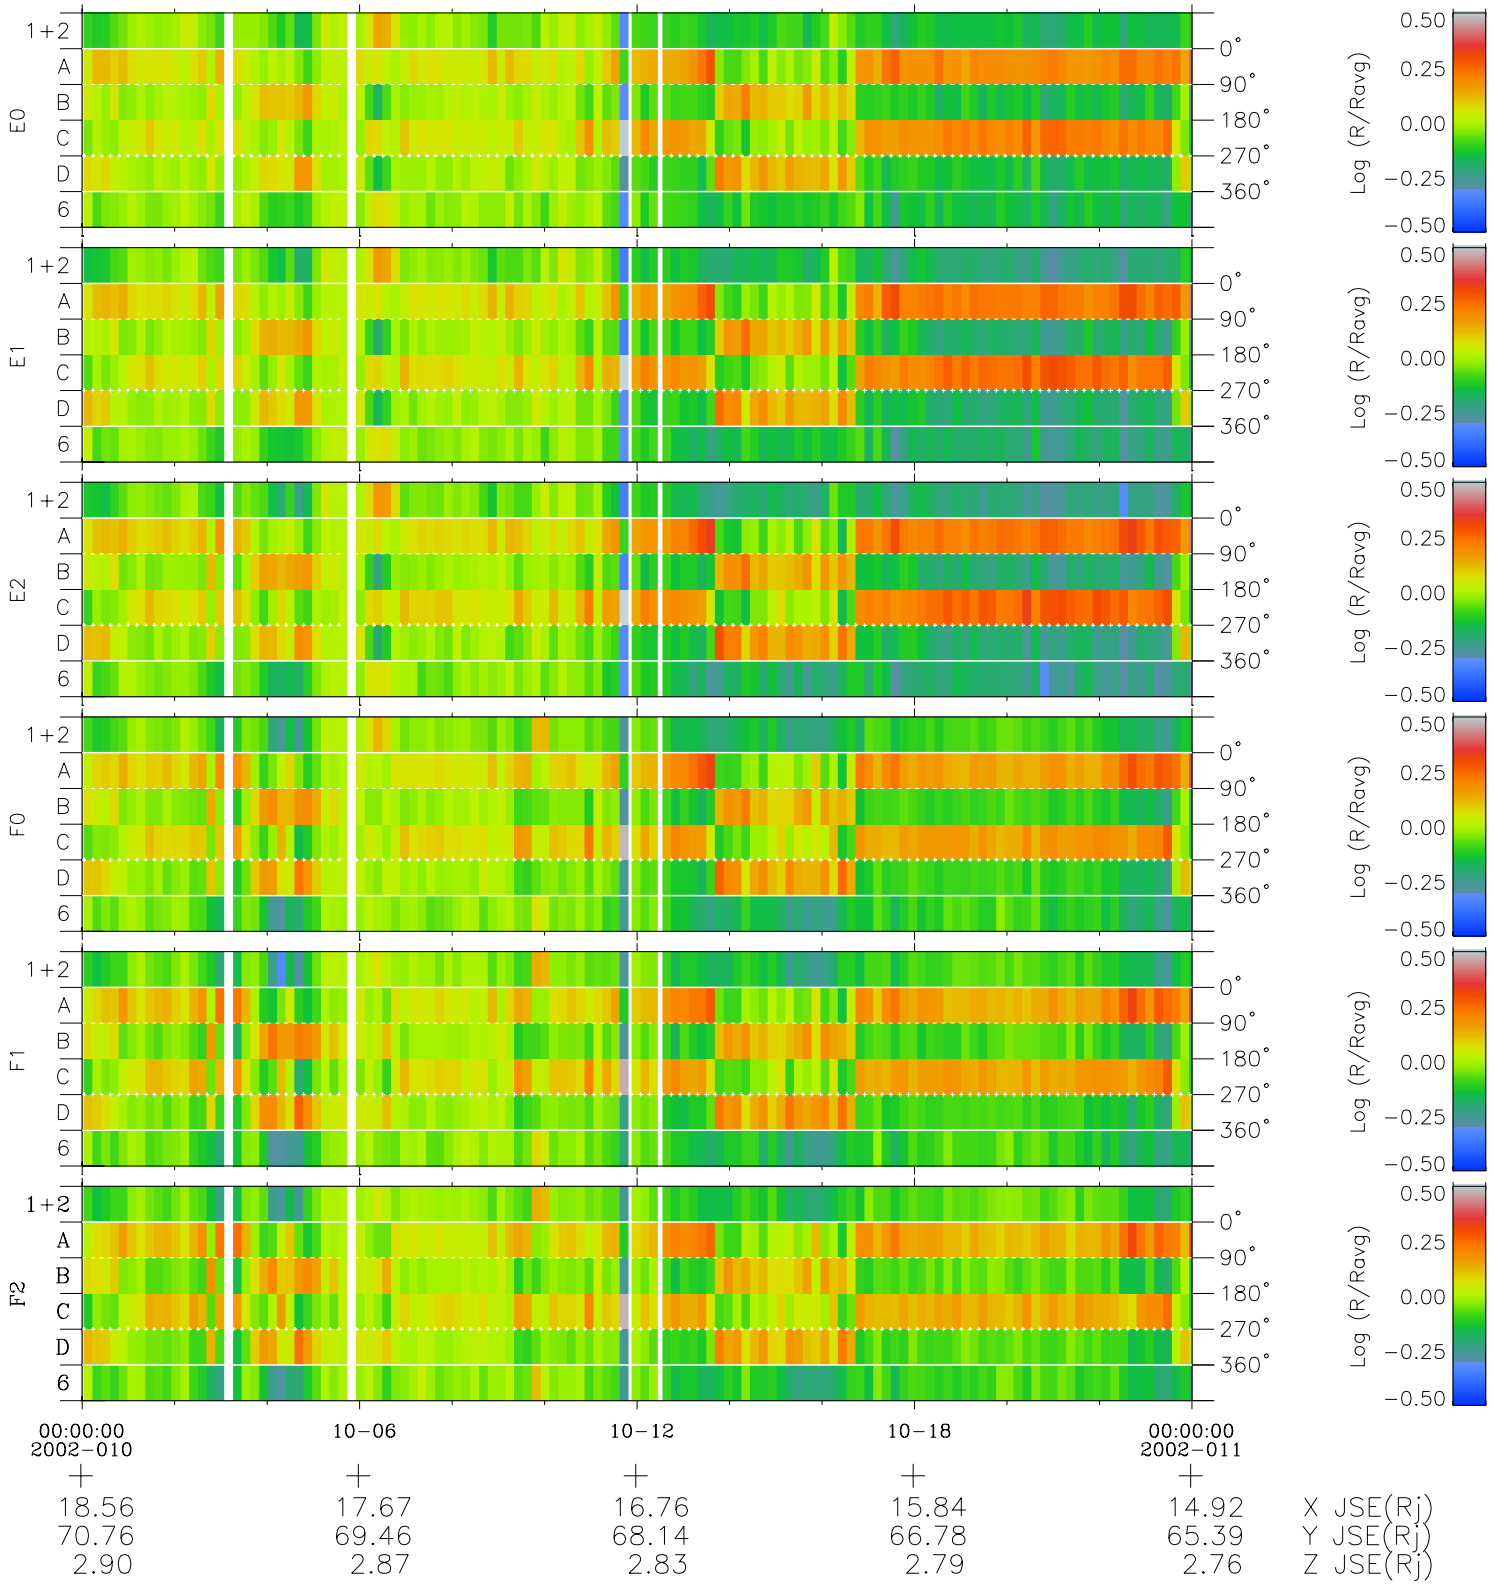

# Galileo EPD Real Time Azimuth Anisotropies 02010

Software Version: RTAZIM\_MEAN V 1.20  
 Data Production: 11-00-02  
 Plot Production: Fri Jan 11 09:43:14 2002  
 Color File: wondr3  
 Geofactor File: 1.1

◇ = Jupiter look direction  
 □ = Corotation look direction