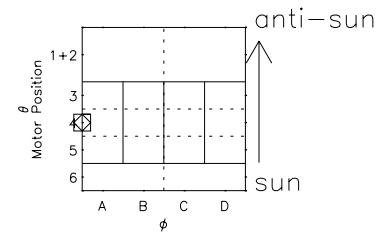

Galileo EPD Real Time Azimuth Anisotropies 02010

Software Version: RTAZIM_FLUX V 1.20
 Data Production: 11-00-02
 Plot Production: Fri Jan 11 09:43:19 2002
 Color File: wondr3
 Geofactor File: 1.1

◇ = Jupiter look direction
 ◻ = Corotation look direction