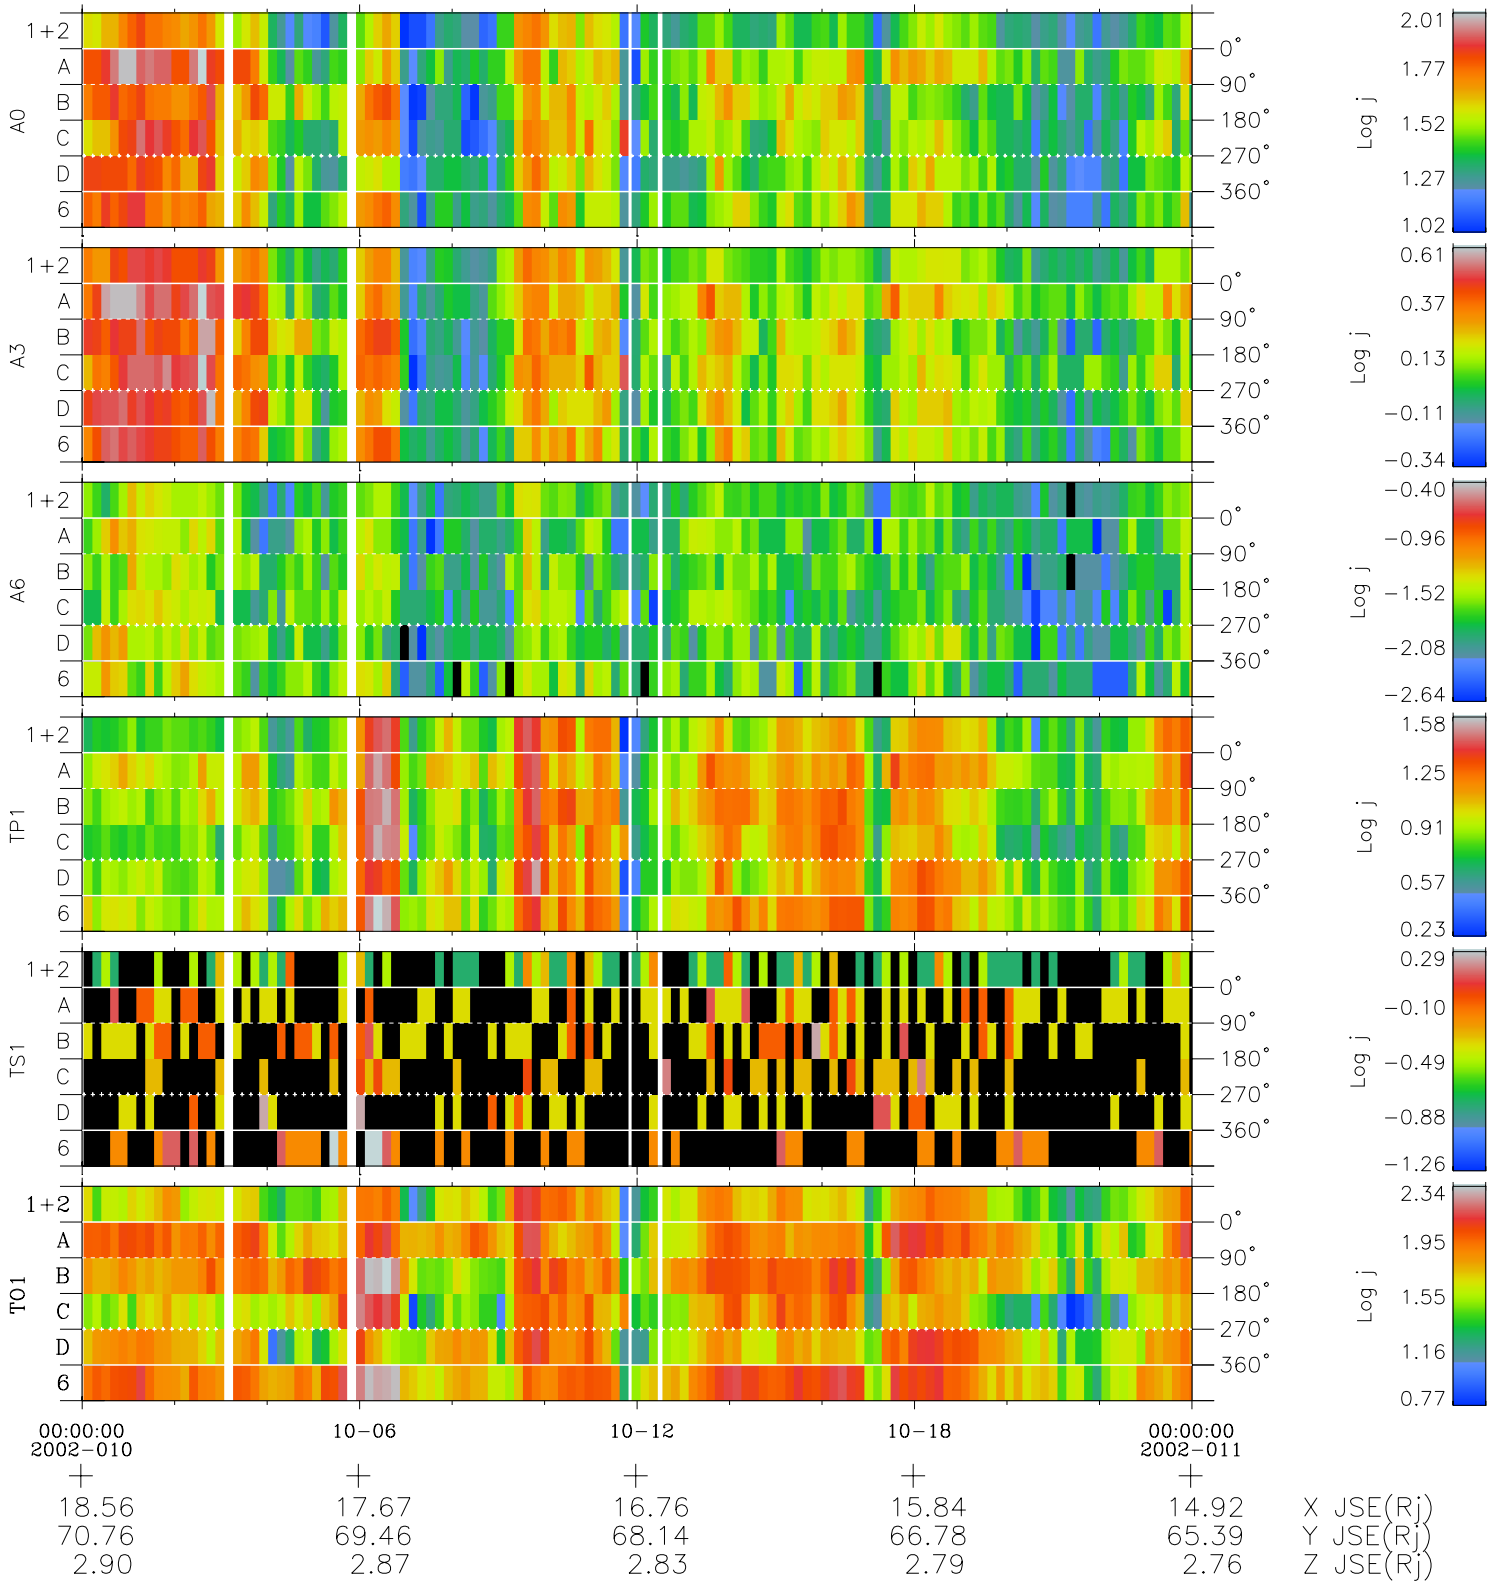

Galileo EPD Real Time Azimuth Anisotropies 02010

Software Version: RTAZIM_FLUX V 1.20
 Data Production: 11-00-02
 Plot Production: Fri Jan 11 09:43:19 2002
 Color File: wondr3
 Geofactor File: 1.1

◇ = Jupiter look direction
 ◻ = Corotation look direction