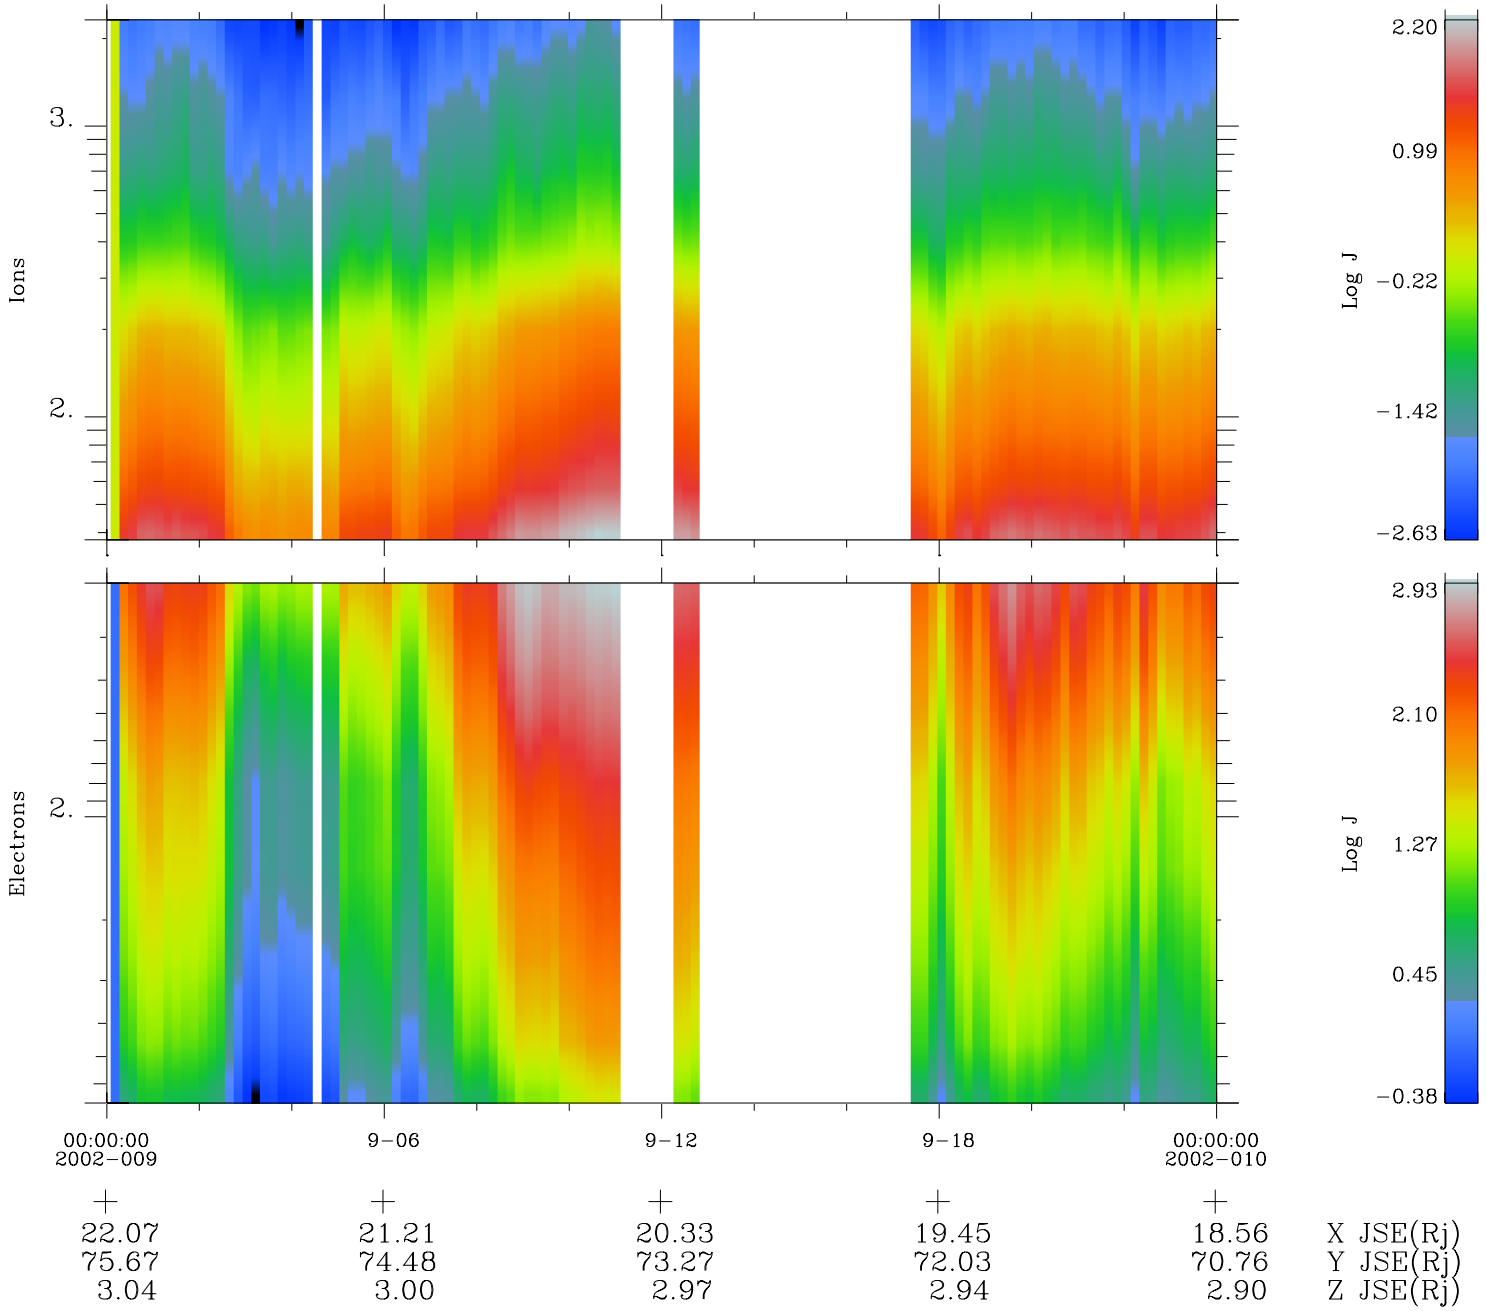

# Galileo EPD Real Time Omni Spectrum 02009

Software Version: RTSPEC\_OMNI V 1.20  
 Data Production: 11-00-02  
 Plot Production: Fri Jan 11 09:28:55 2002  
 Color File: wondr3  
 Geofactor File: 1.1

◇ = Jupiter look direction  
 □ = Corotation look direction