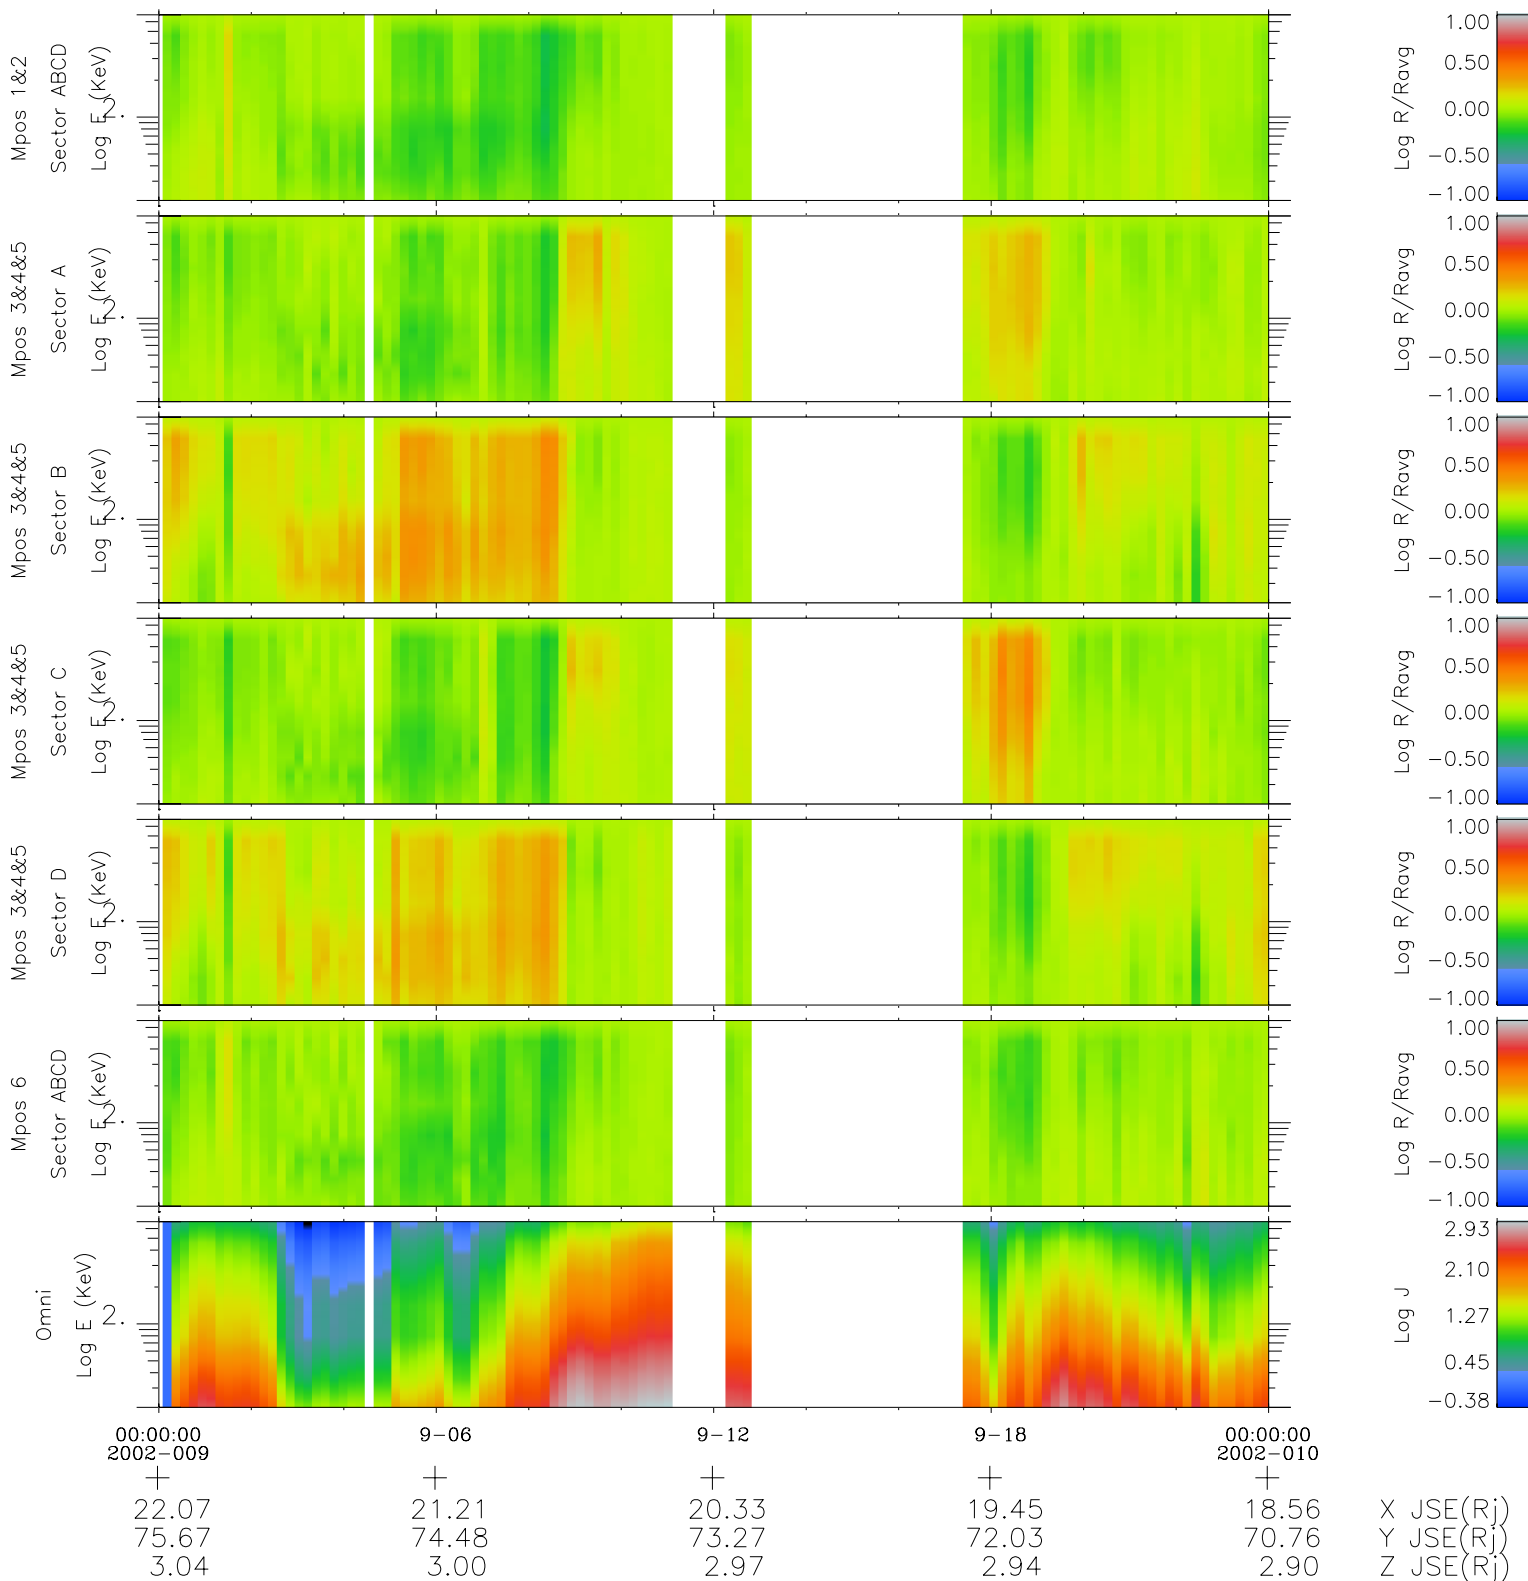

# Galileo EPD Real Time R6 Electrons Spectra 02009

Software Version: RTSPEC\_R6 V 1.20  
 Data Production: 11-00-02  
 Plot Production: Fri Jan 11 09:28:49 2002  
 Color File: wondr3  
 Geofactor File: 1.1

- ◇ = Jupiter look direction
- = Corotation look direction