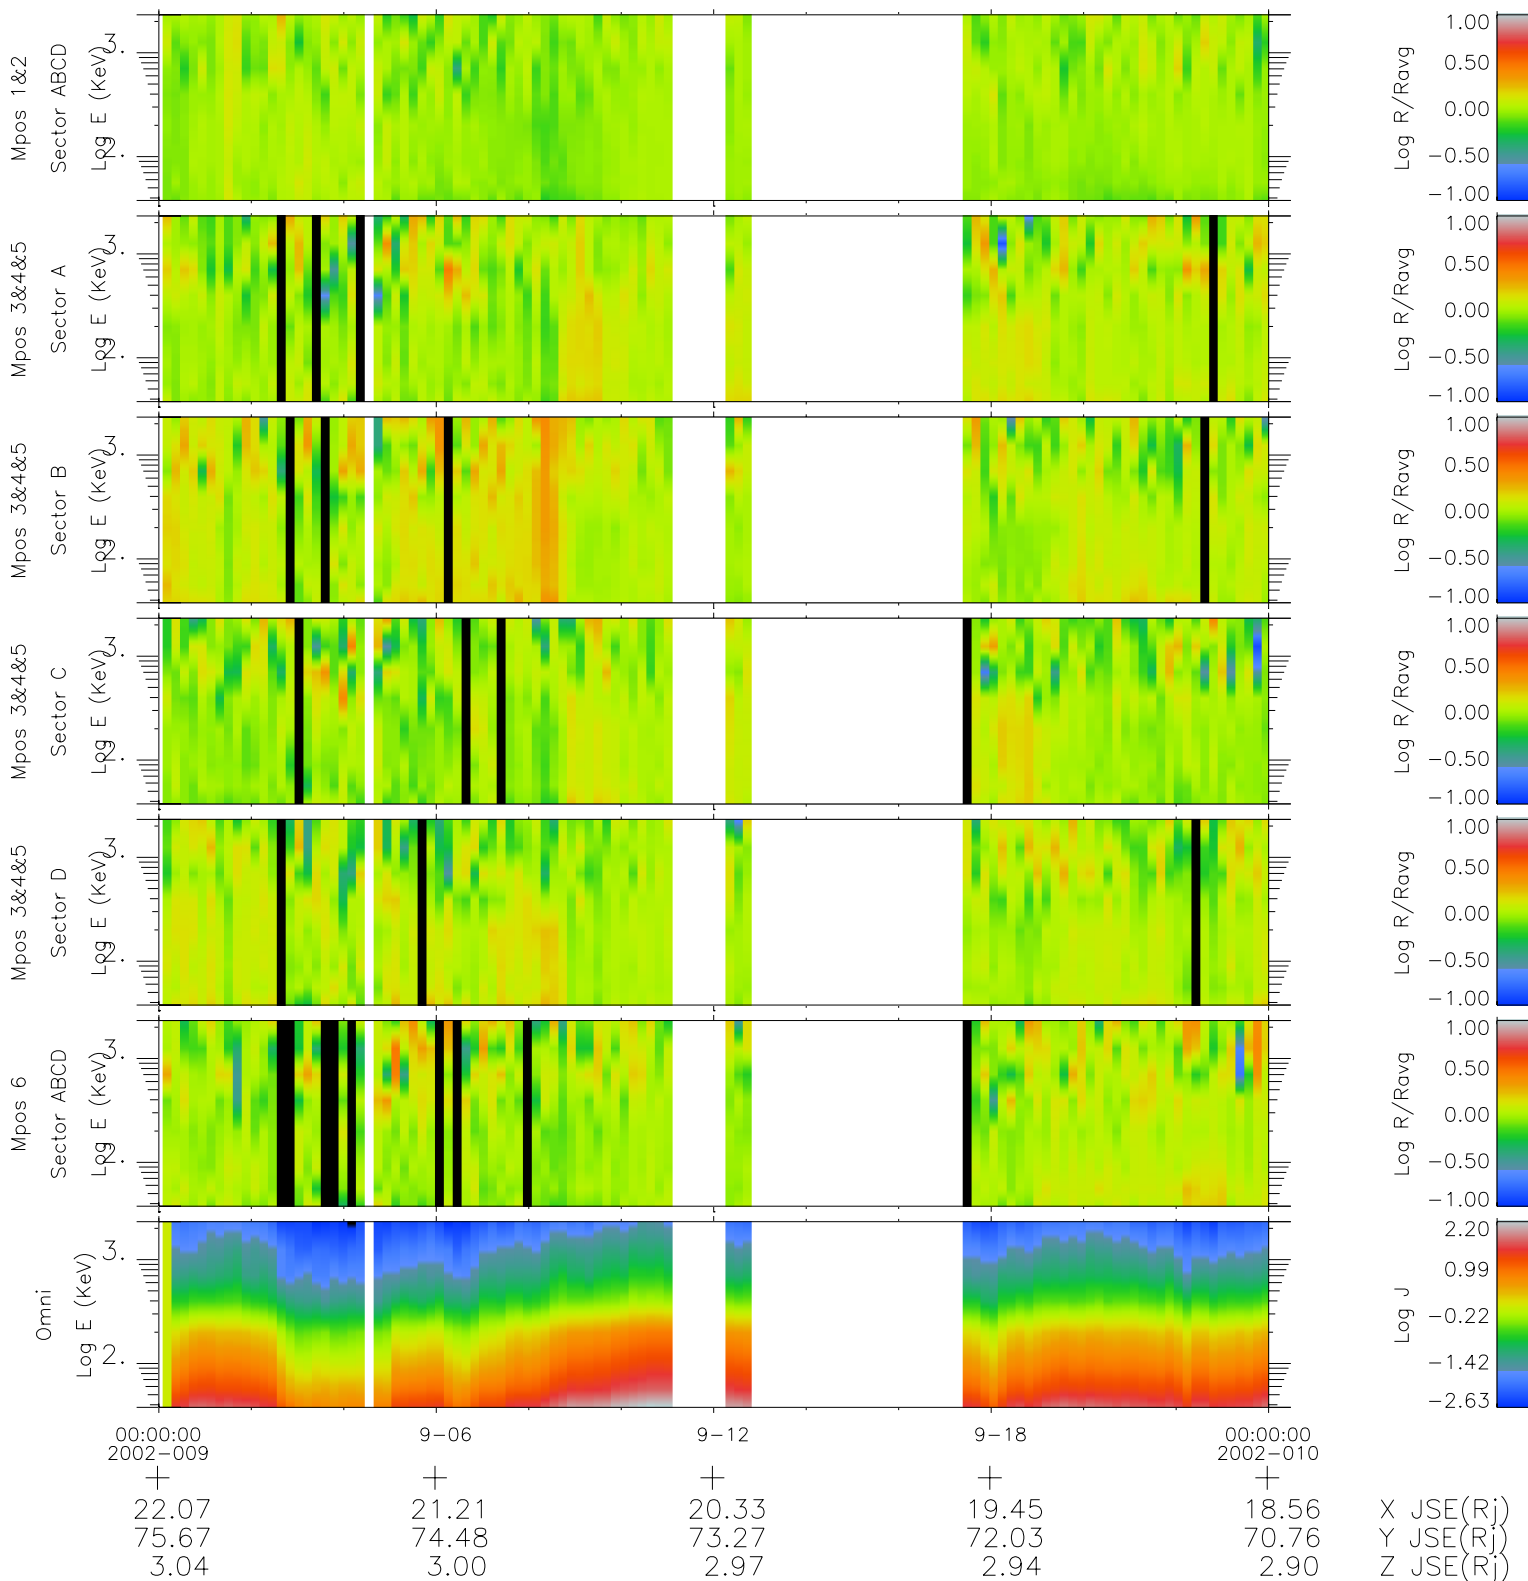

Galileo EPD Real Time R6 Ions Spectra 02009

Software Version: RTSPEC_R6 V 1.20
 Data Production: 11-00-02
 Plot Production: Fri Jan 11 09:28:43 2002
 Color File: wondr3
 Geofactor File: 1.1

◇ = Jupiter look direction
 □ = Corotation look direction