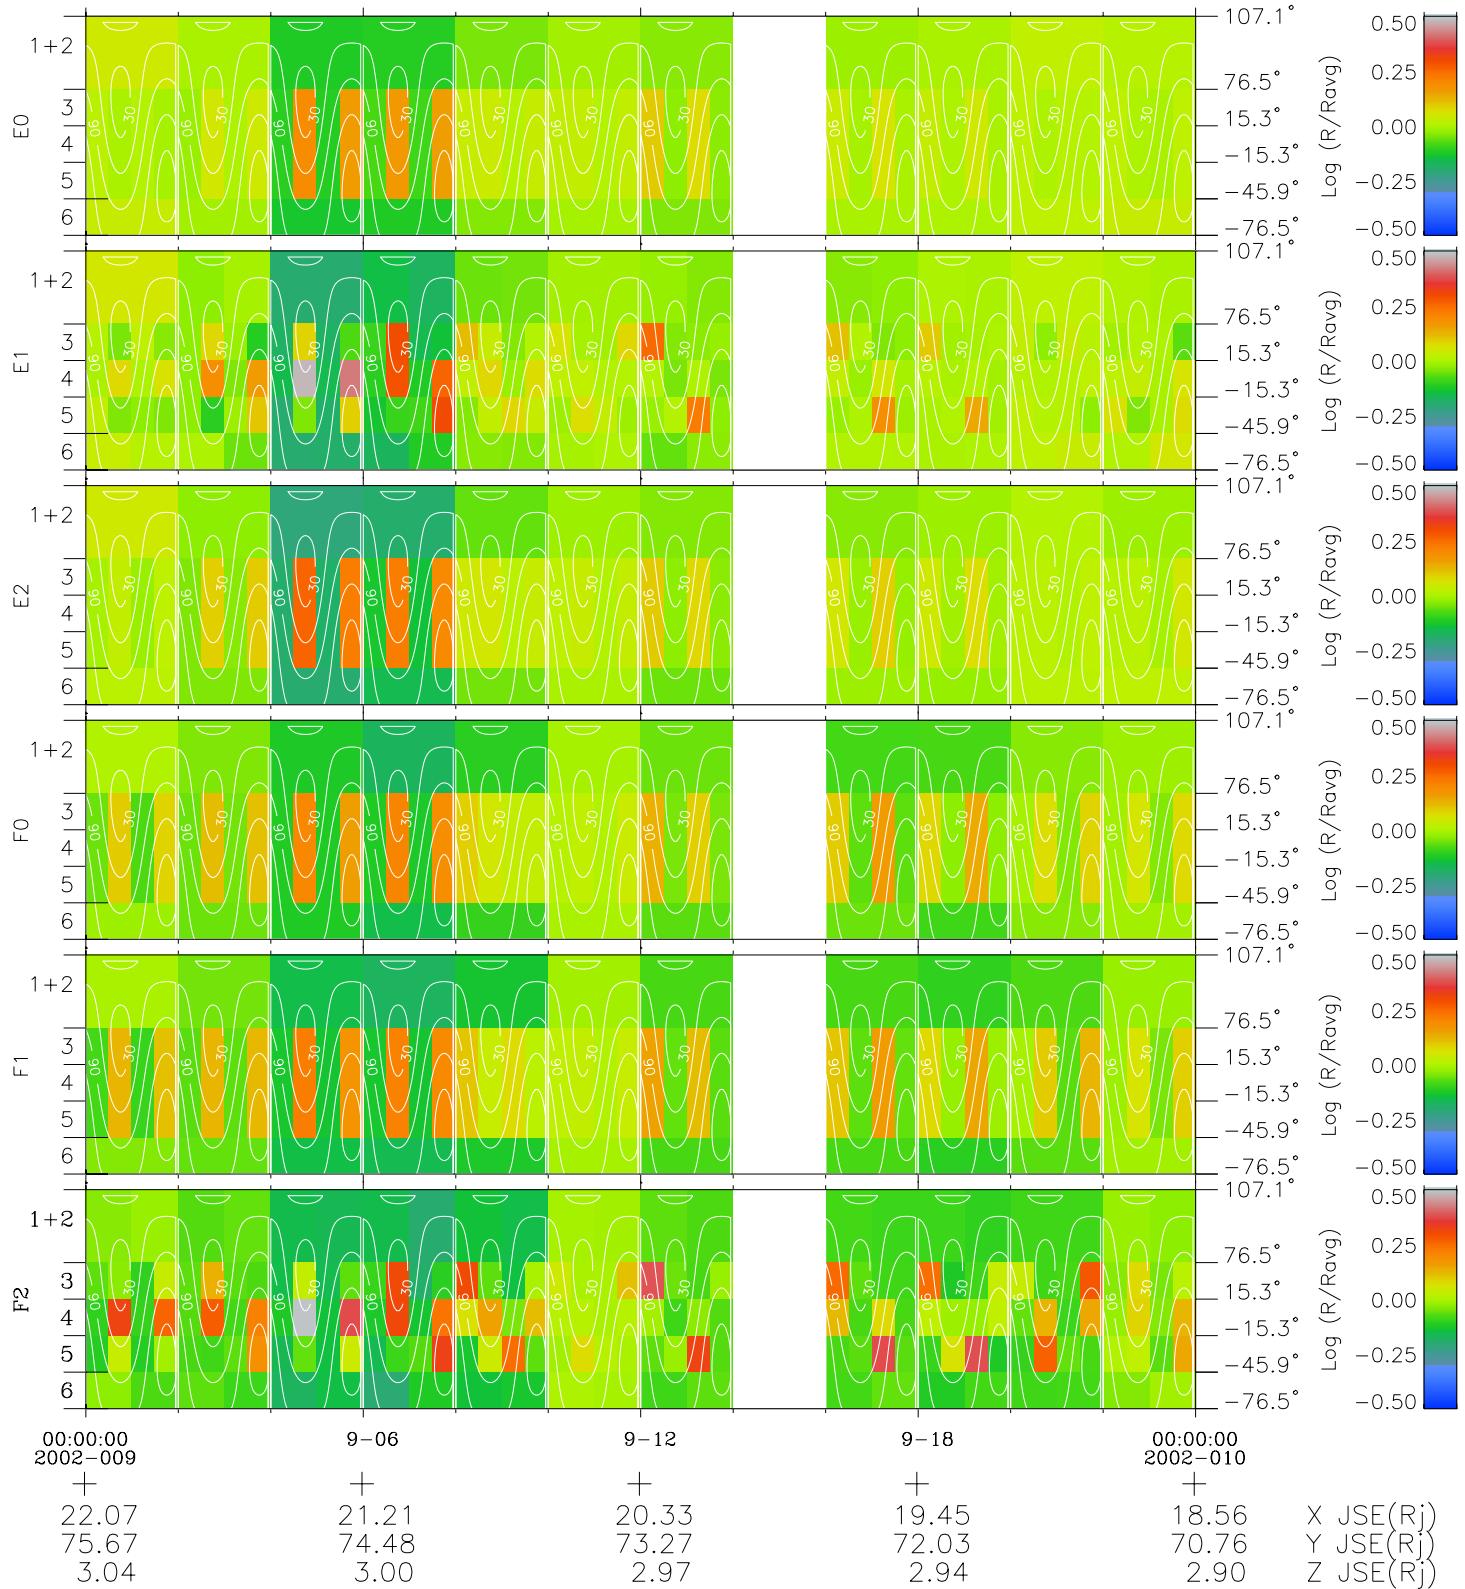

Galileo EPD Real Time All-Sky Anisotropies 02009

Software Version: RTSKY_MEAN V 1.20
 Data Production: 11-00-02
 Plot Production: Fri Jan 11 09:29:07 2002
 Color File: wondr3
 Geofactor File: 1.1

◇ = Jupiter look direction
 □ = Corotation look direction