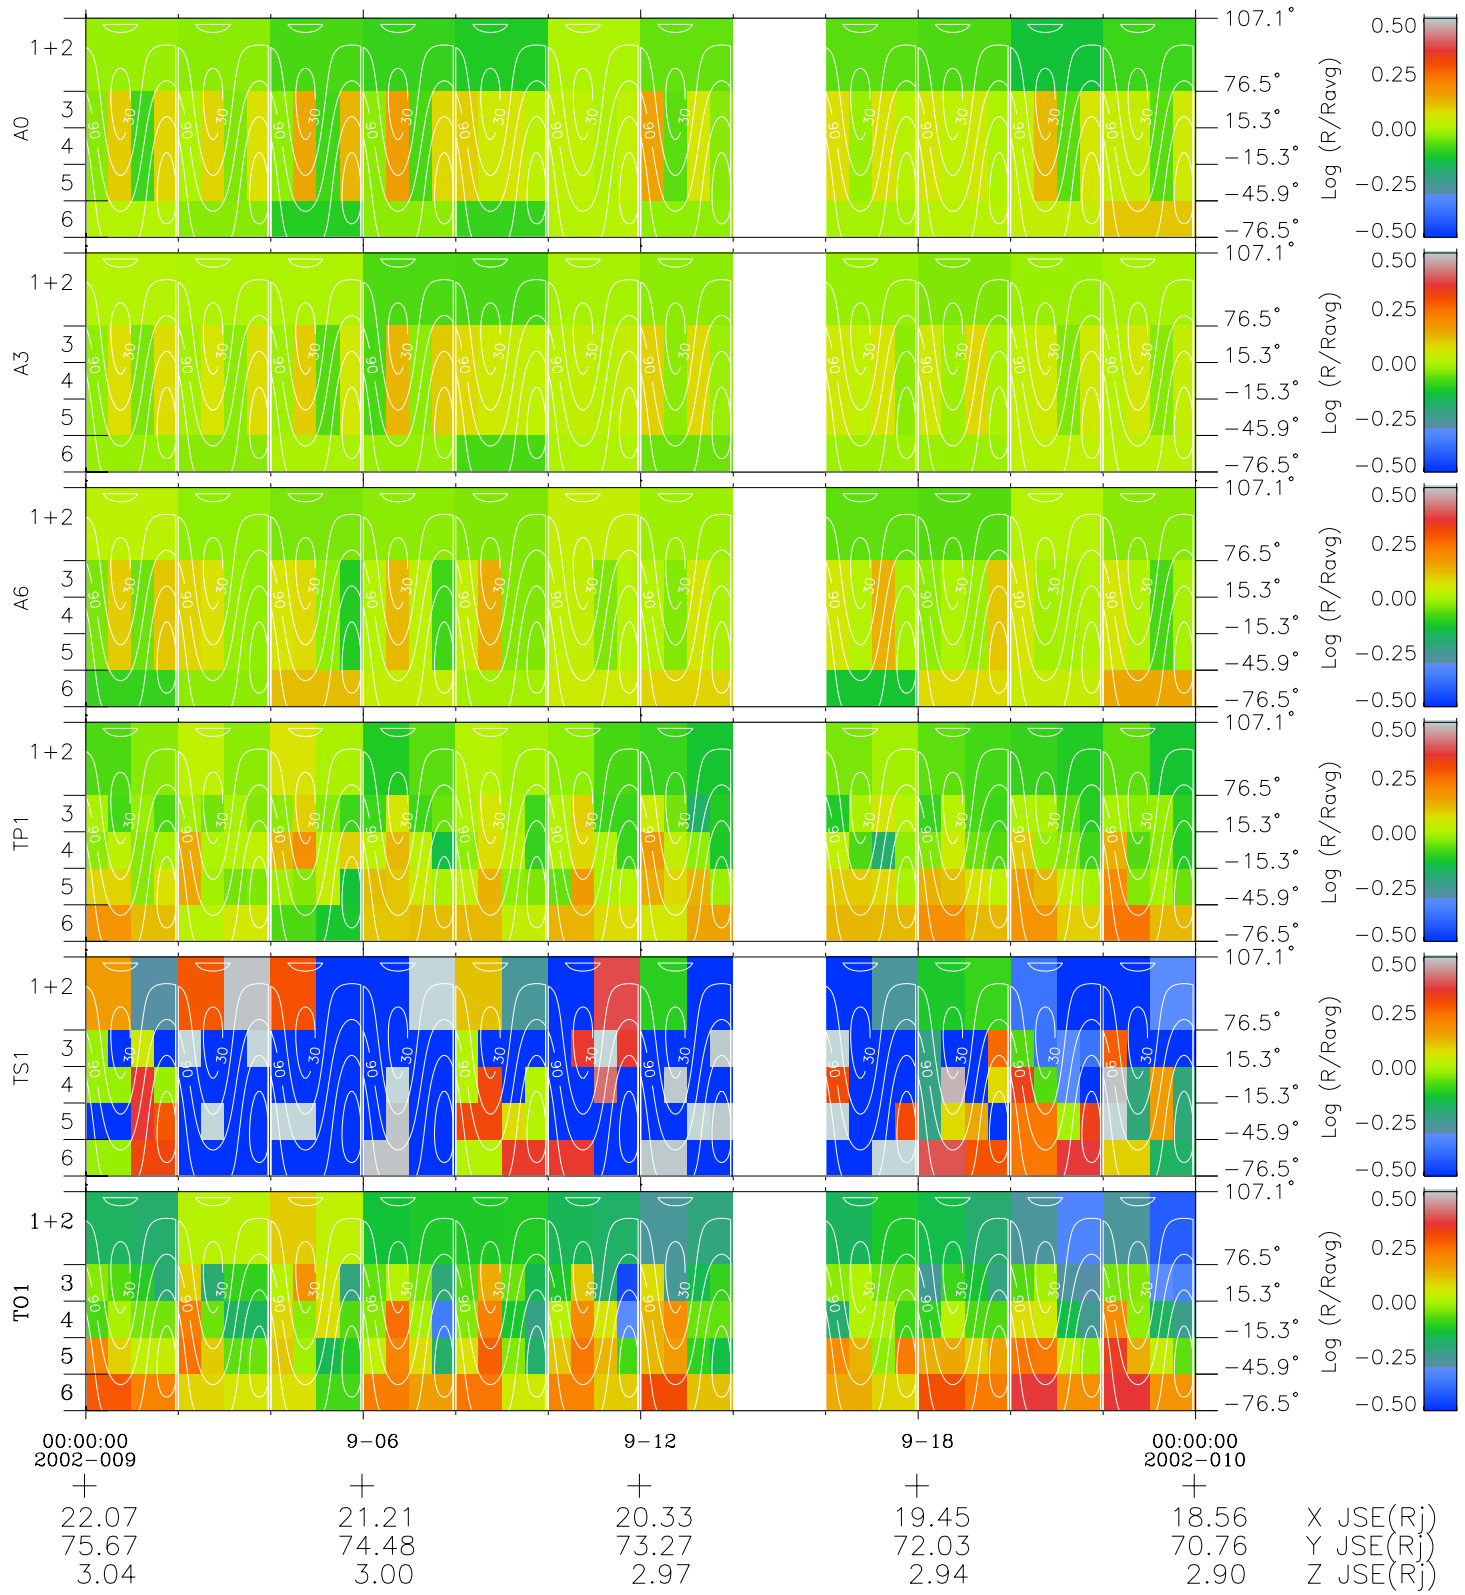

Galileo EPD Real Time All-Sky Anisotropies 02009

Software Version: RTSKY_MEAN V 1.20
 Data Production: 11-00-02
 Plot Production: Fri Jan 11 09:29:01 2002
 Color File: wondr3
 Geofactor File: 1.1

◇ = Jupiter look direction
 □ = Corotation look direction