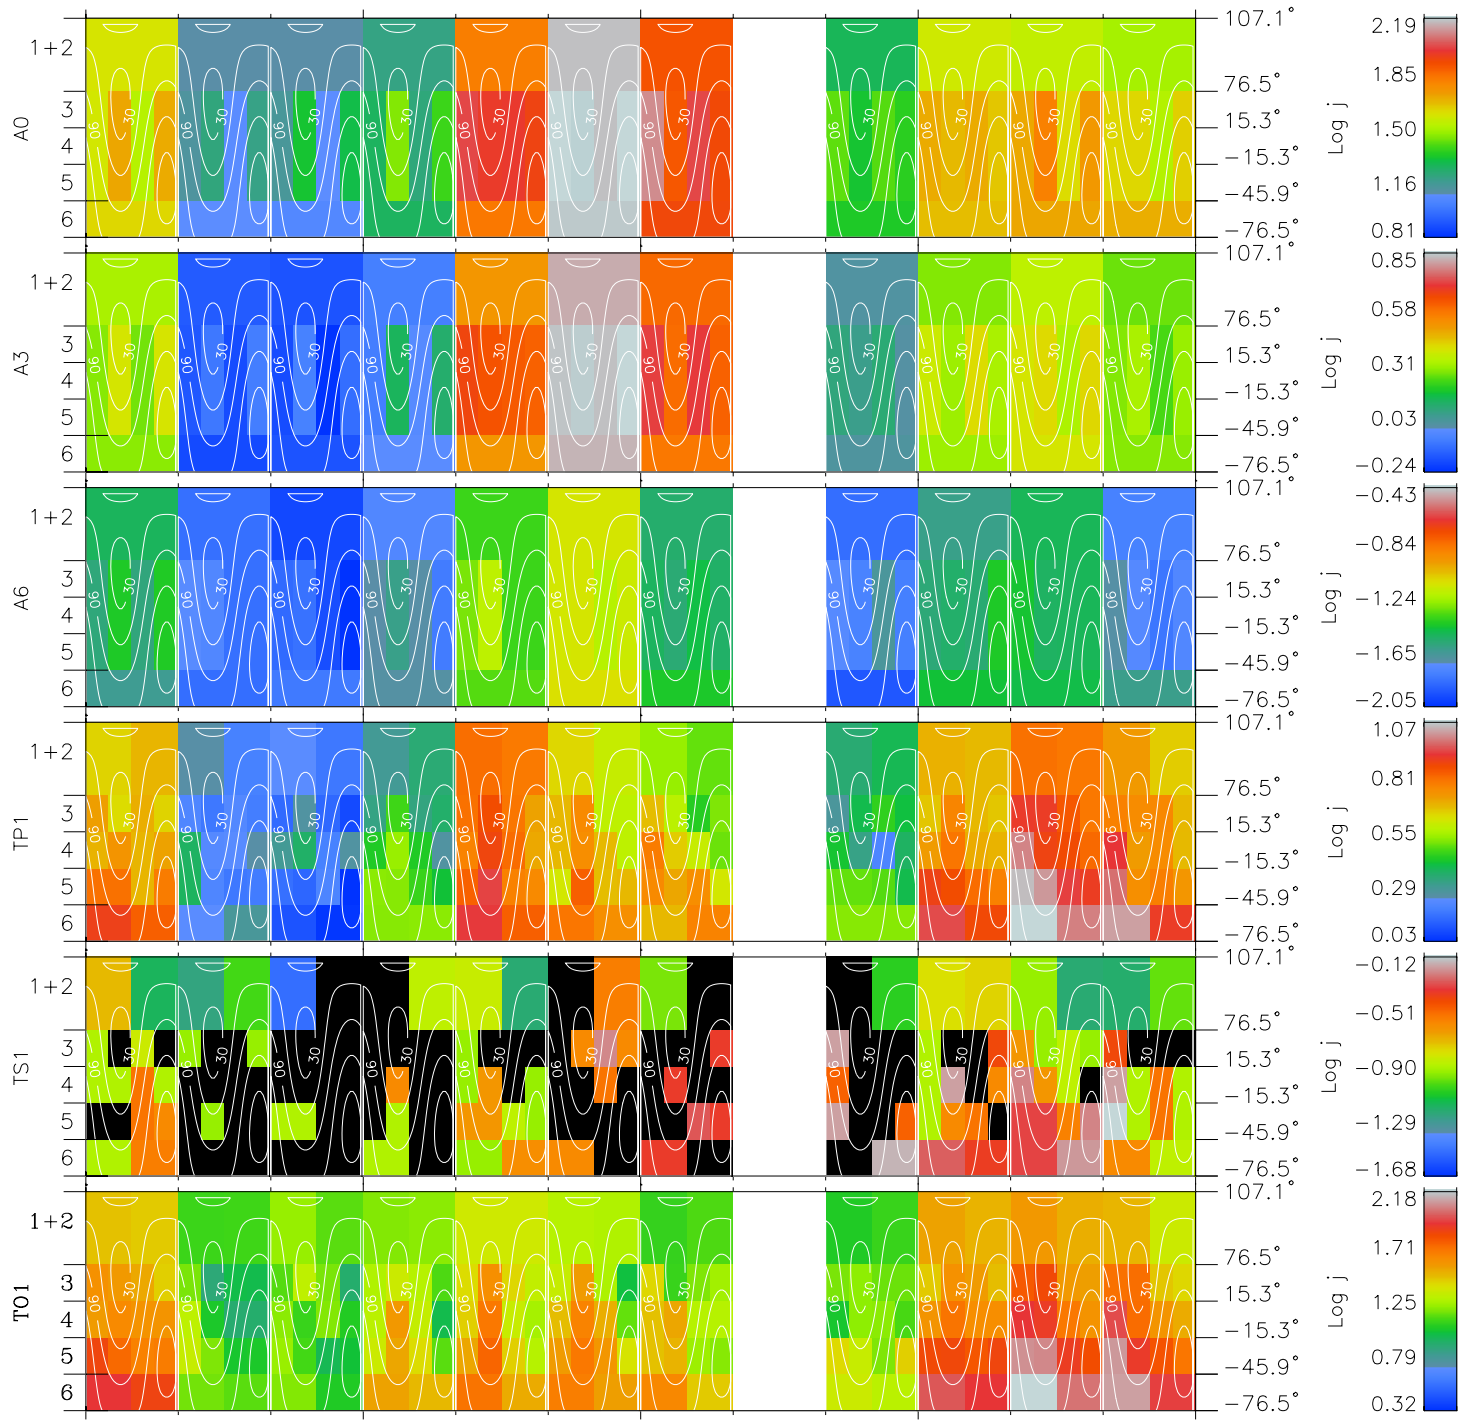

# Galileo EPD Real Time All-Sky Anisotropies 02009

Software Version: RTSKY\_FLUX V 1.20  
 Data Production: 11-00-02  
 Plot Production: Fri Jan 11 09:29:13 2002  
 Color File: wondr3  
 Geofactor File: 1.1

00:00:00 2002-009	9-06	9-12	9-18	00:00:00 2002-010	
+	+	+	+	+	X JSE(R <sub>j</sub> )
22.07	21.21	20.33	19.45	18.56	Y JSE(R <sub>j</sub> )
75.67	74.48	73.27	72.03	70.76	Z JSE(R <sub>j</sub> )
3.04	3.00	2.97	2.94	2.90	

- ◇ = Jupiter look direction
- = Corotation look direction