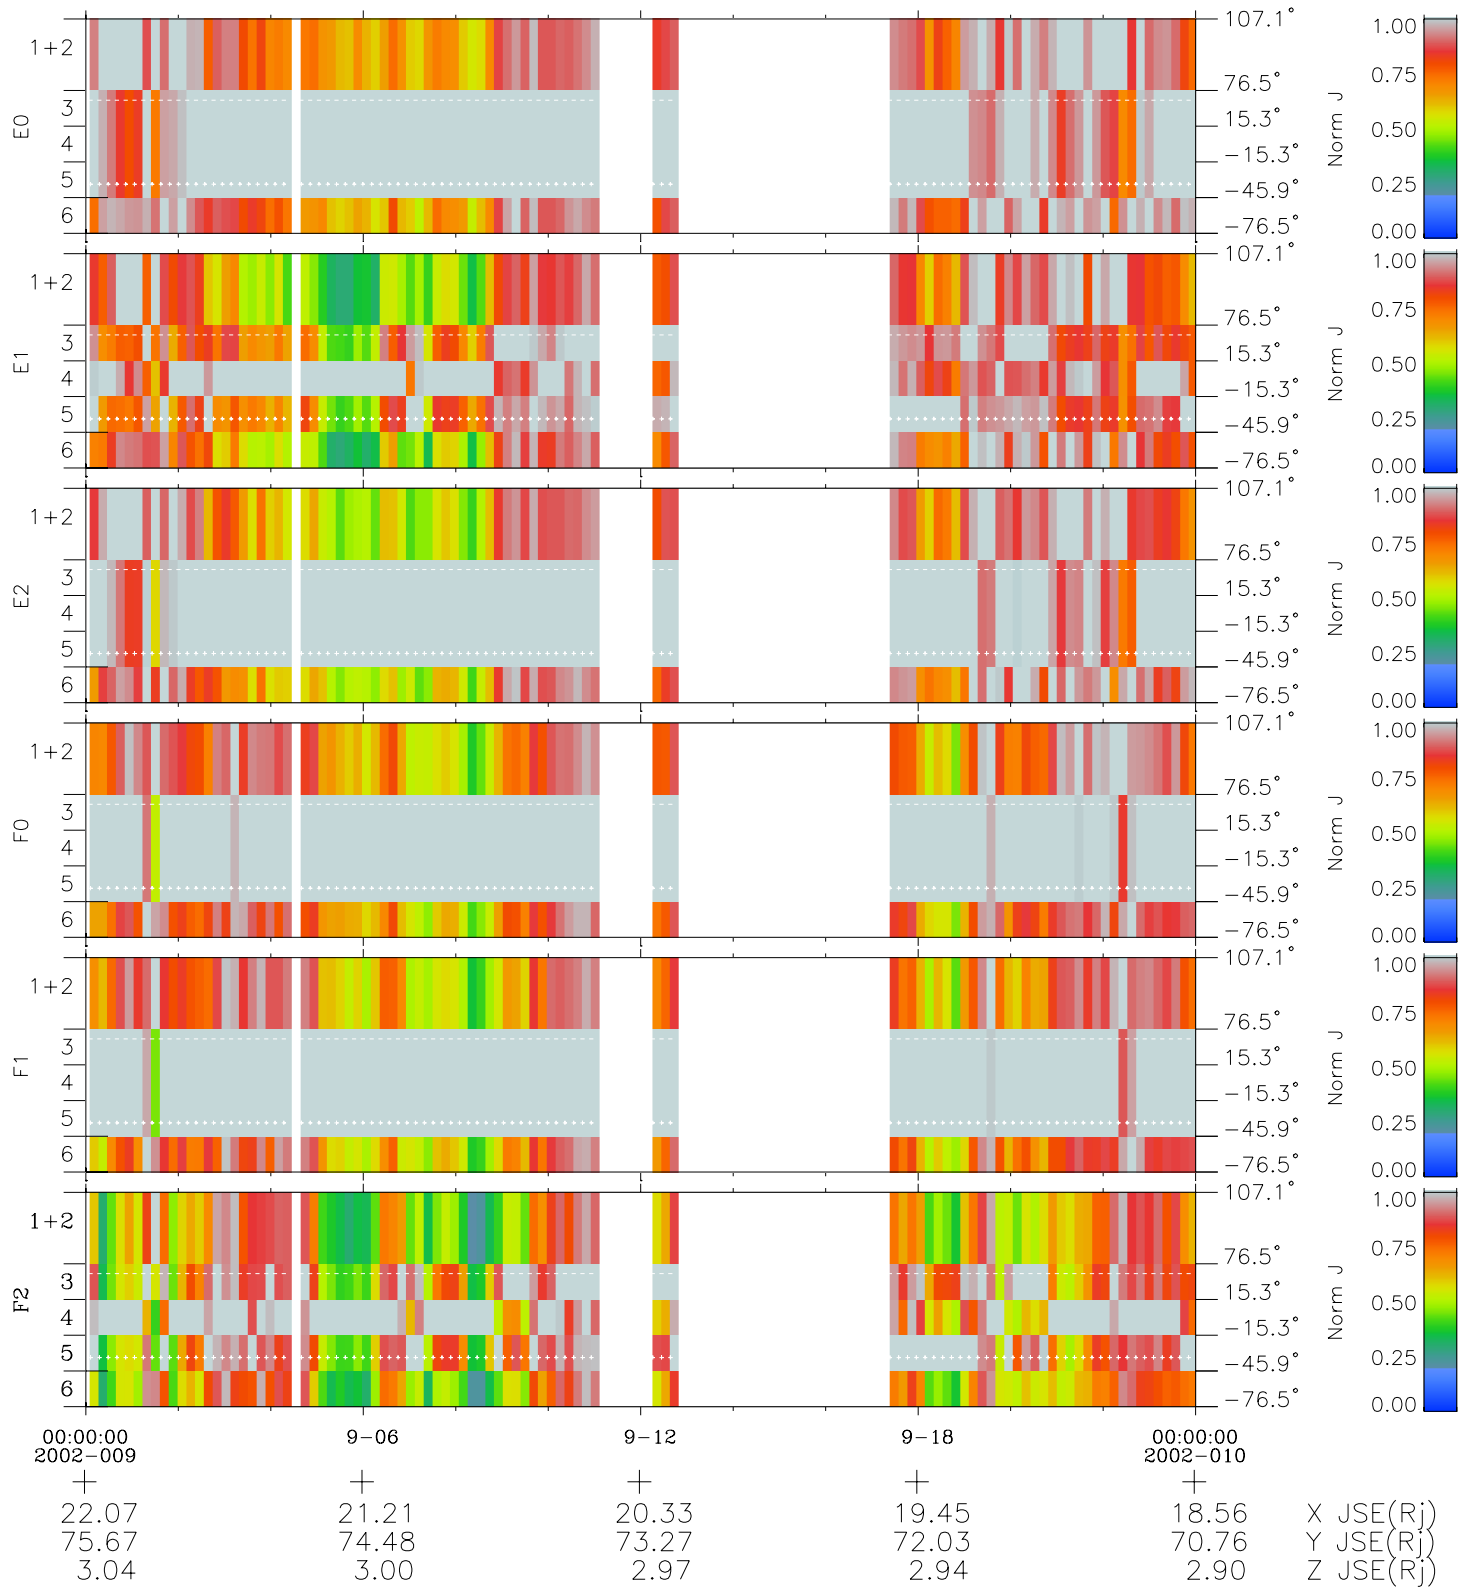

# Galileo EPD Real Elevation Anisotropies 02009

Software Version: RTELEV\_NORM V 1.20  
 Data Production: 11-00-02  
 Plot Production: Fri Jan 11 09:29:57 2002  
 Color File: wondr3  
 Geofactor File: 1.1

- ◇ = Jupiter look direction
- = Corotation look direction