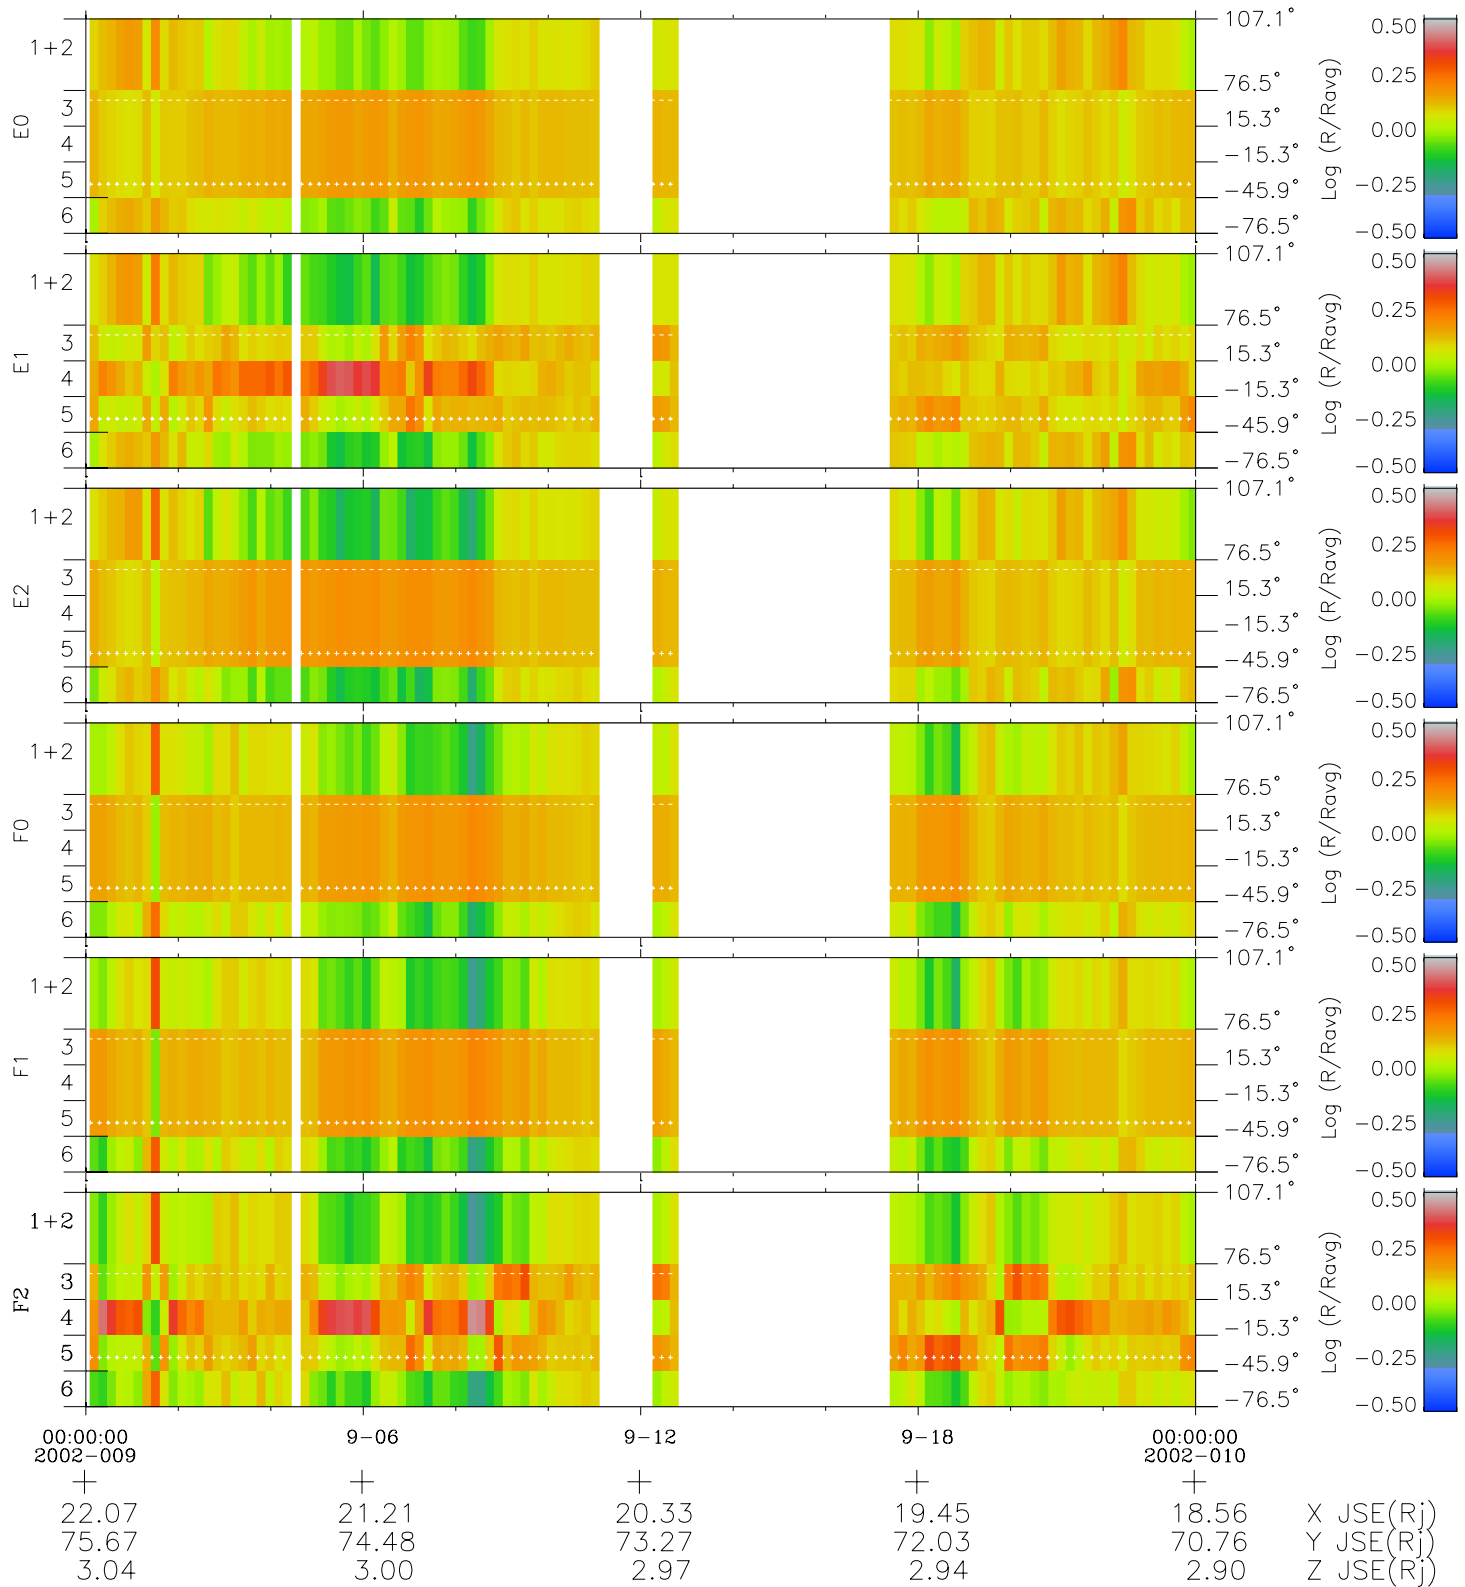

Galileo EPD Real Elevation Anisotropies 02009

Software Version: RTELEV_MEAN V 1.20
 Data Production: 11-00-02
 Plot Production: Fri Jan 11 09:29:39 2002
 Color File: wondr3
 Geofactor File: 1.1

- ◇ = Jupiter look direction
- = Corotation look direction