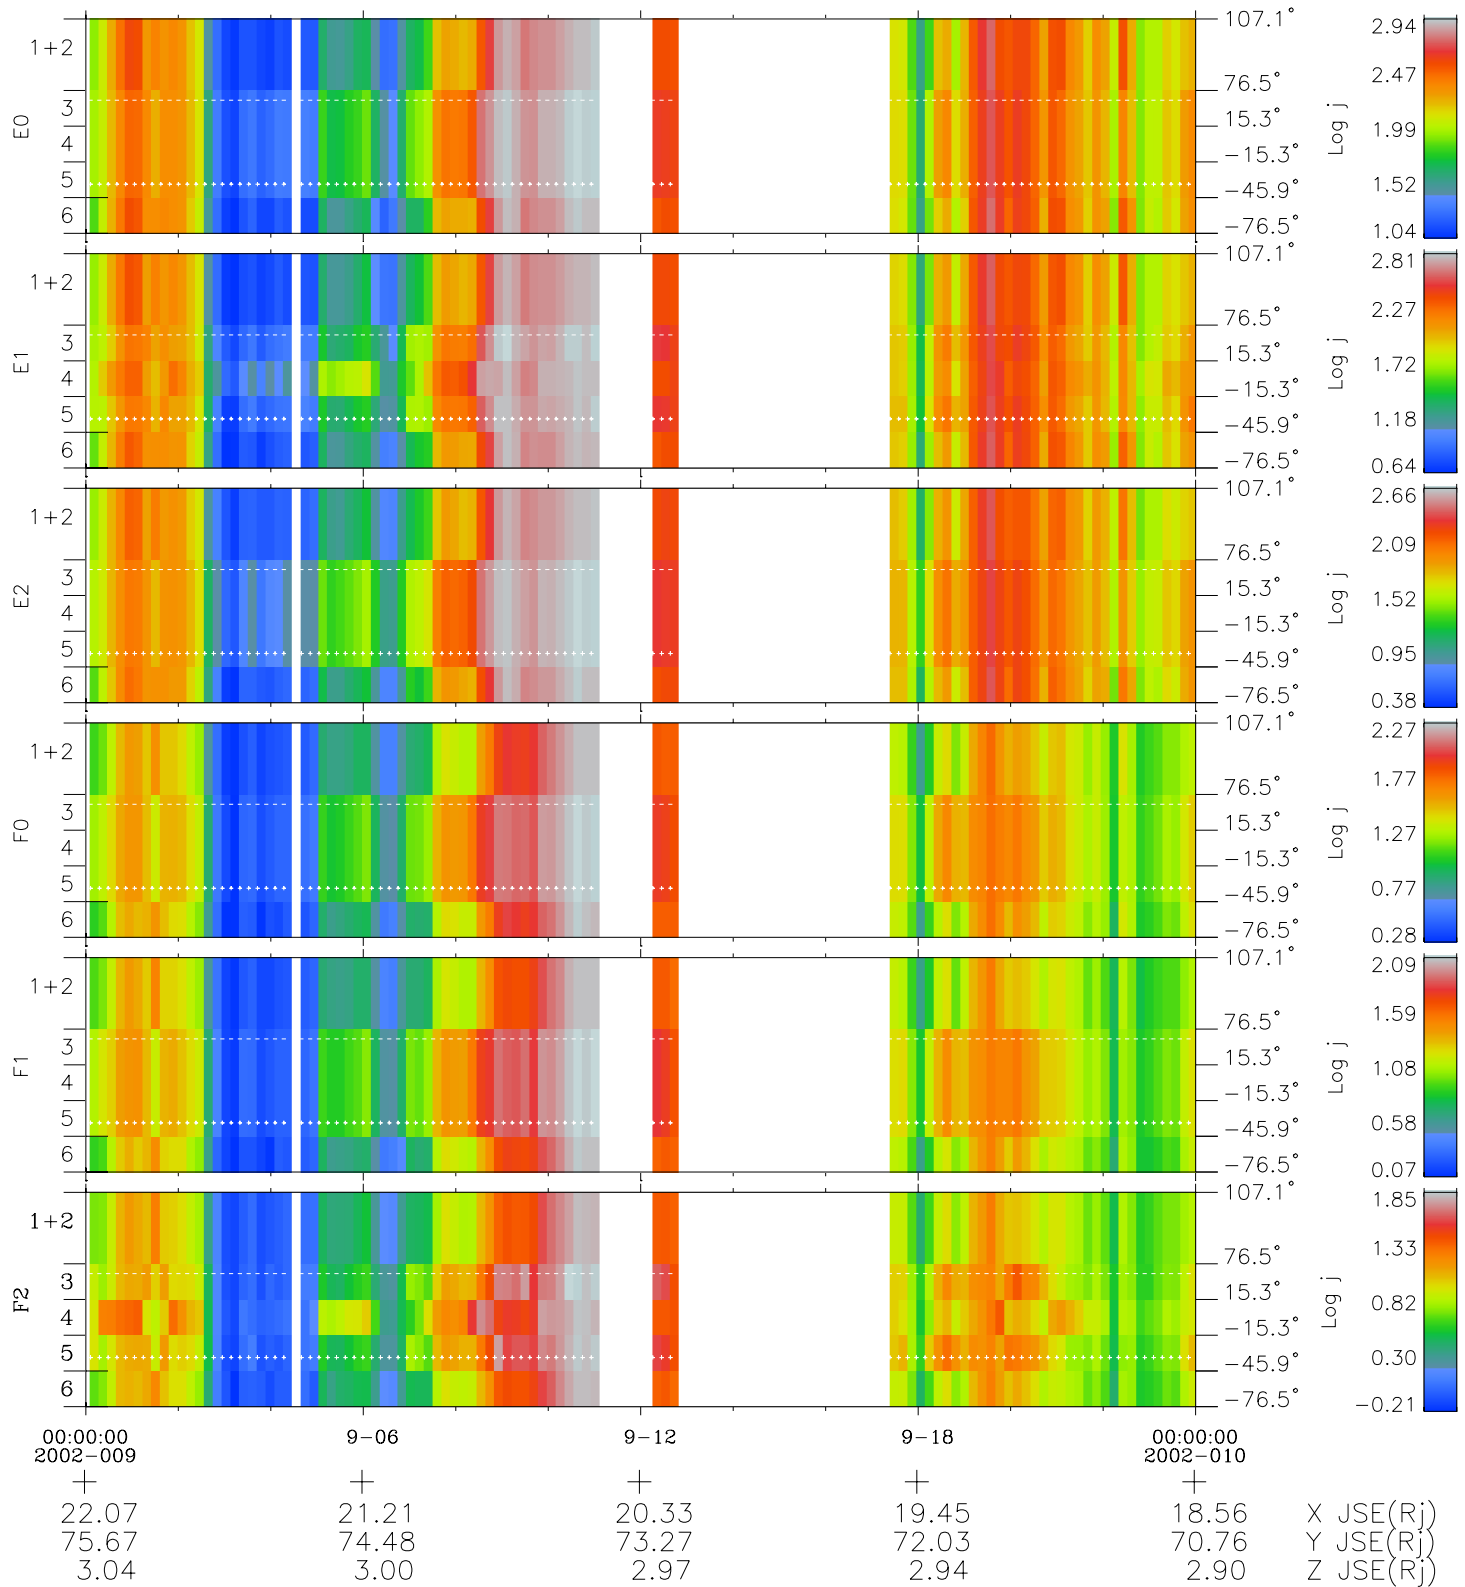

# Galileo EPD Real Elevation Anisotropies 02009

Software Version: RTELEV\_FLUX V 1.20  
 Data Production: 11-00-02  
 Plot Production: Fri Jan 11 09:29:48 2002  
 Color File: wondr3  
 Geofactor File: 1.1

- ◇ = Jupiter look direction
- = Corotation look direction