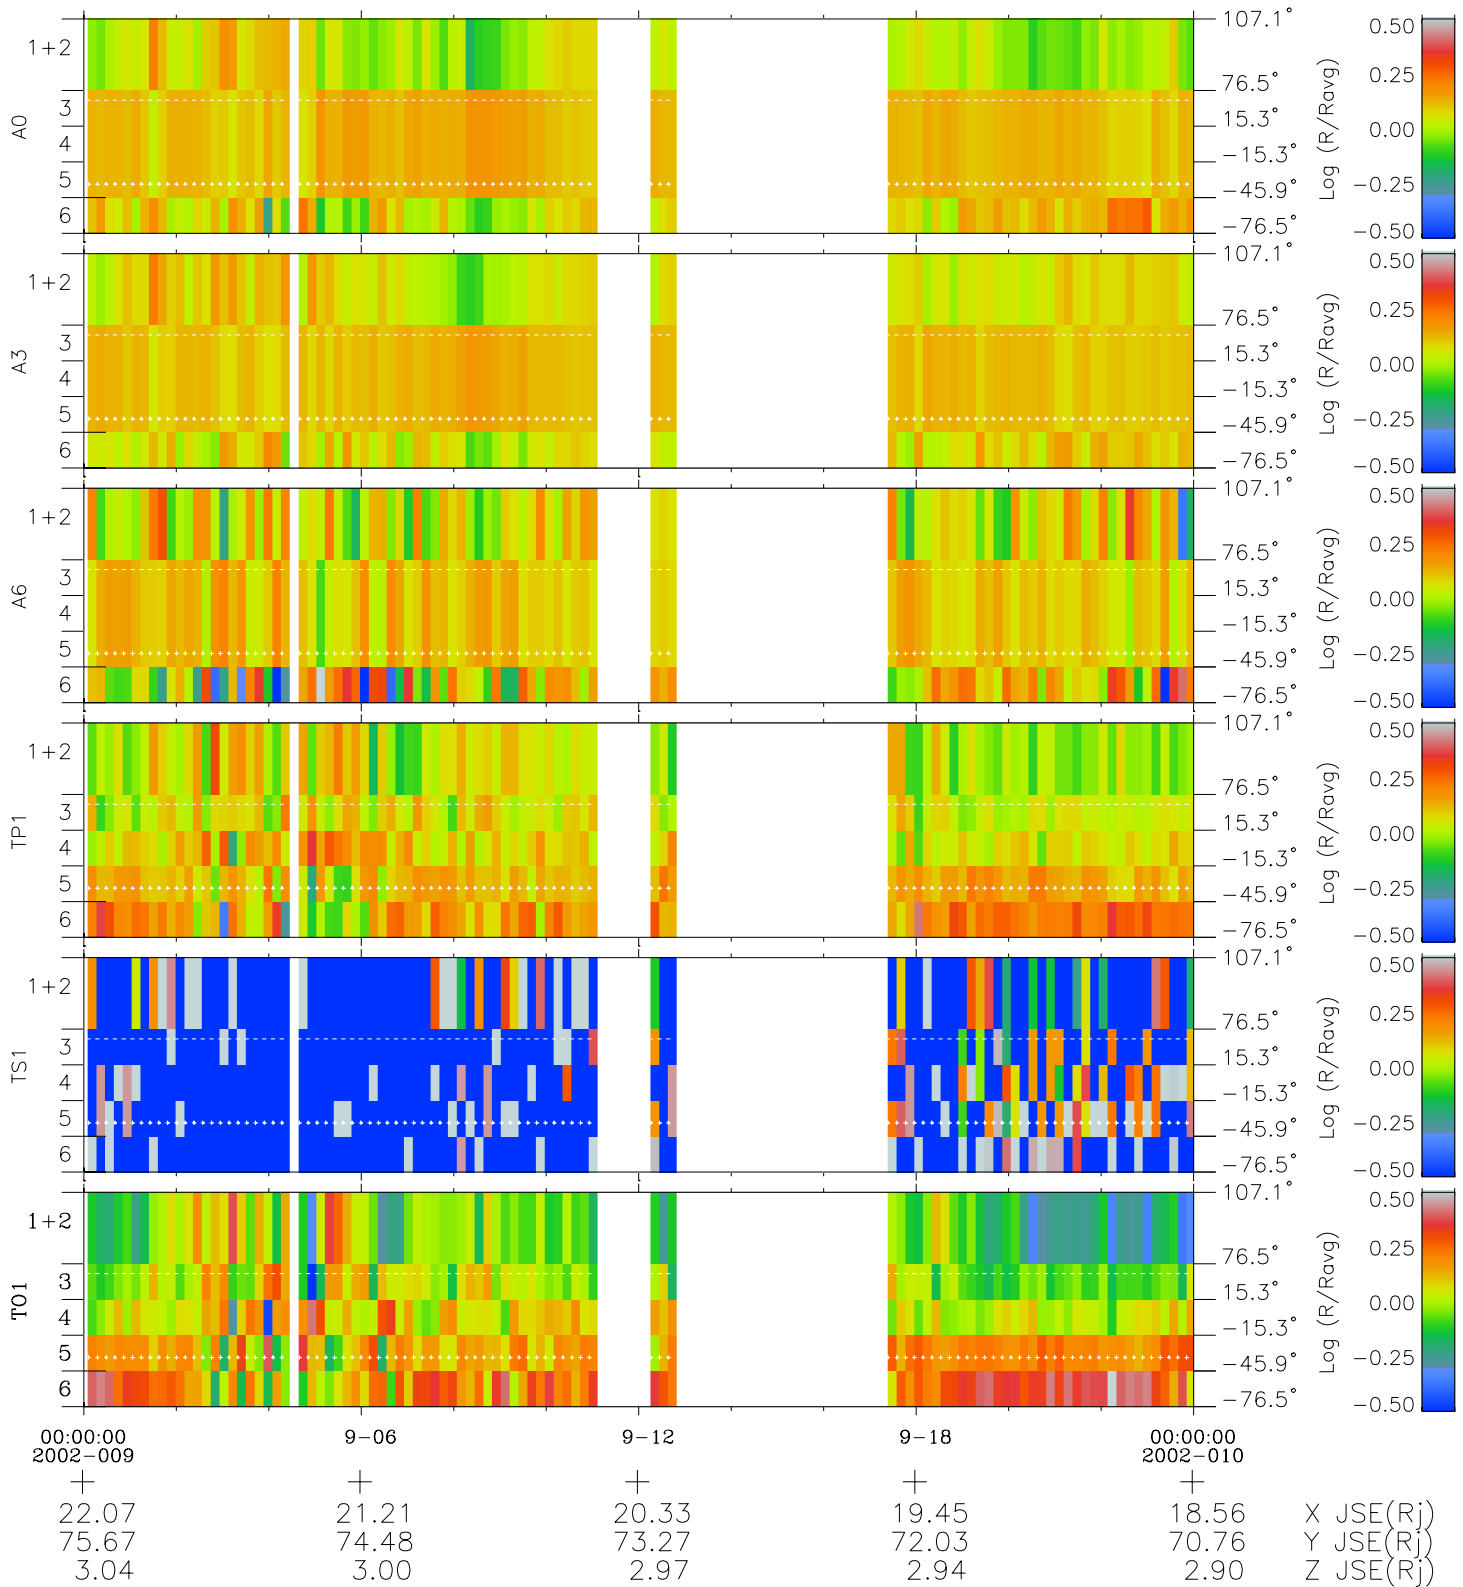

# Galileo EPD Real Elevation Anisotropies 02009

Software Version: RTELEV\_MEAN V 1.20  
 Data Production: 11-00-02  
 Plot Production: Fri Jan 11 09:29:35 2002  
 Color File: wondr3  
 Geofactor File: 1.1

- ◇ = Jupiter look direction
- = Corotation look direction