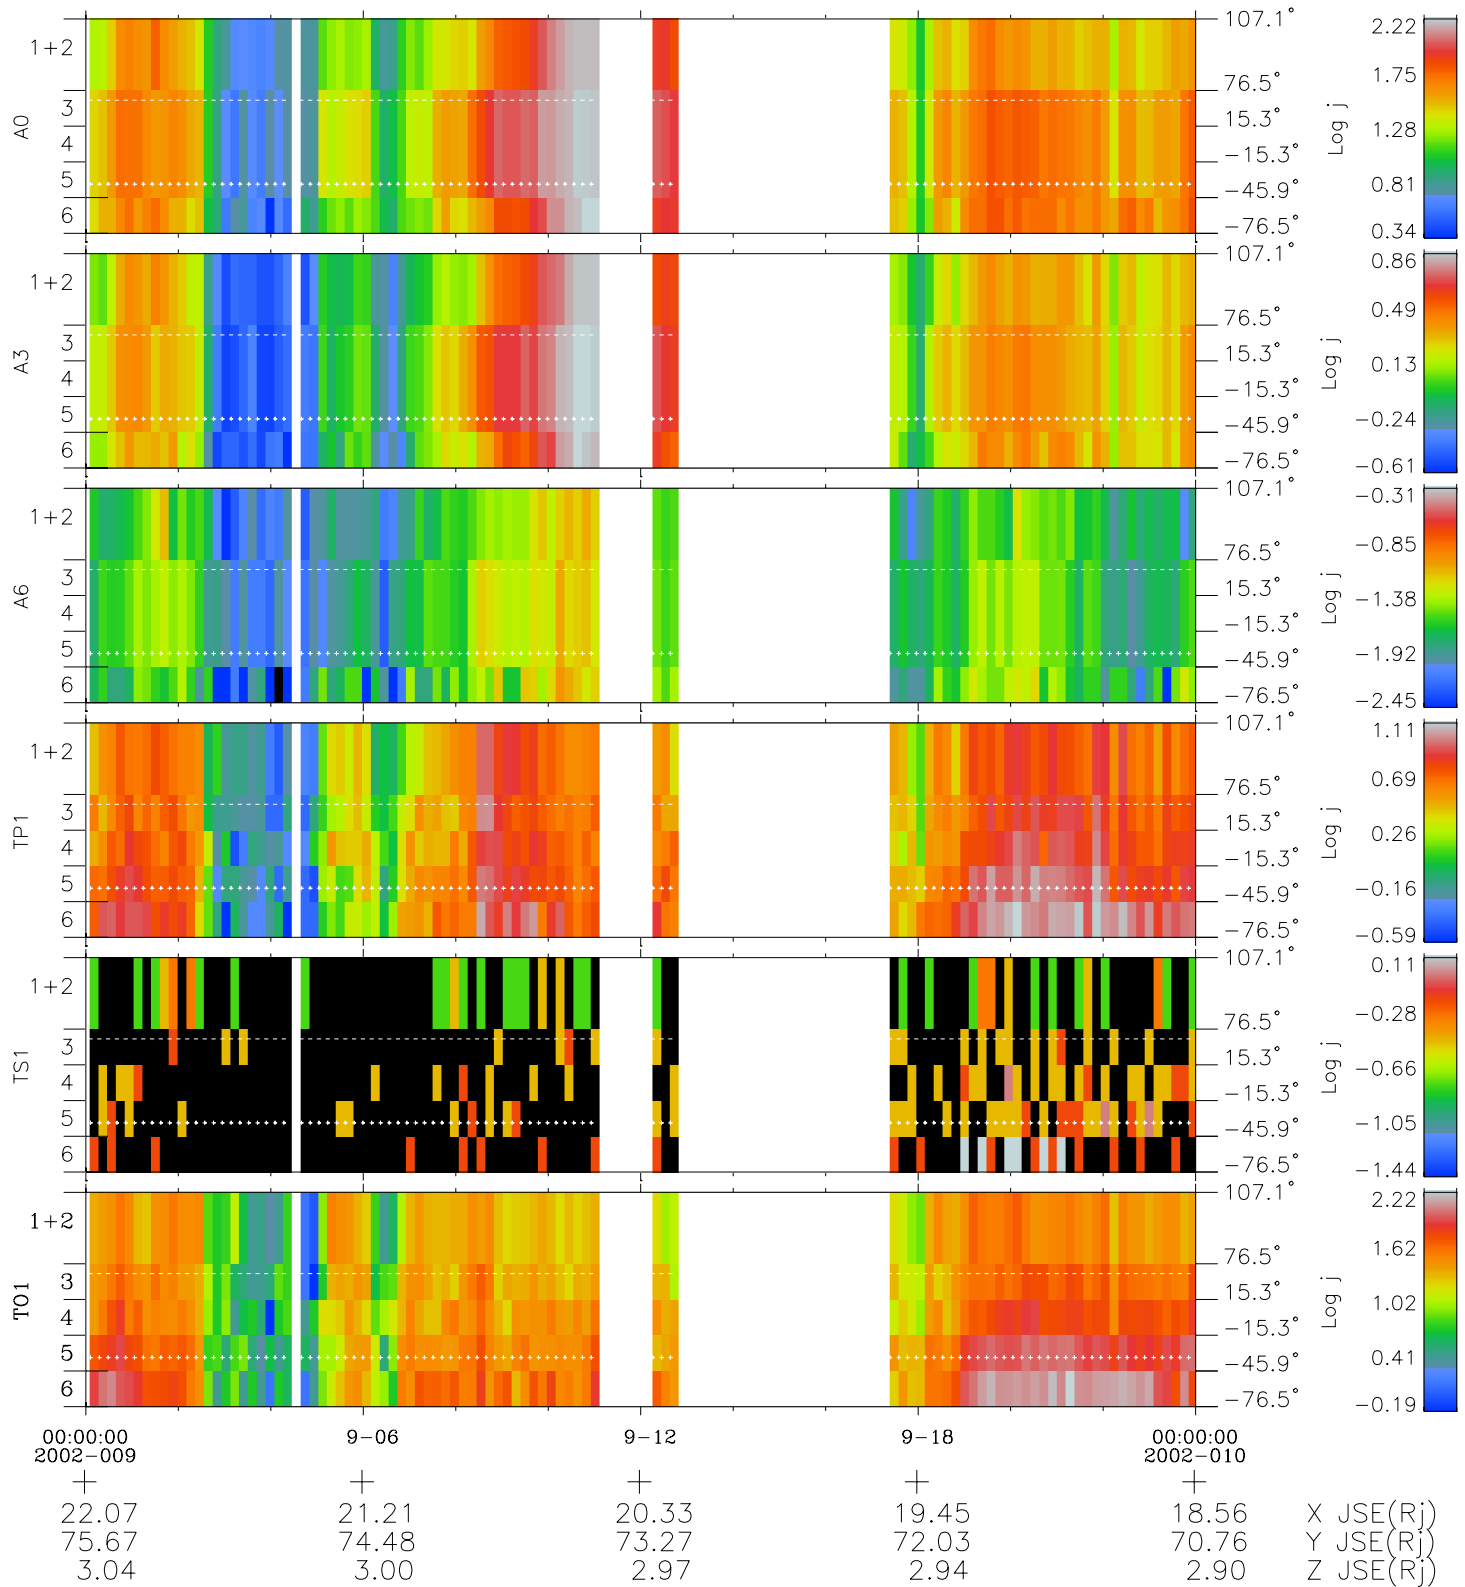

Galileo EPD Real Elevation Anisotropies 02009

Software Version: RTELEV_FLUX V 1.20
 Data Production: 11-00-02
 Plot Production: Fri Jan 11 09:29:44 2002
 Color File: wondr3
 Geofactor File: 1.1

- ◇ = Jupiter look direction
- = Corotation look direction