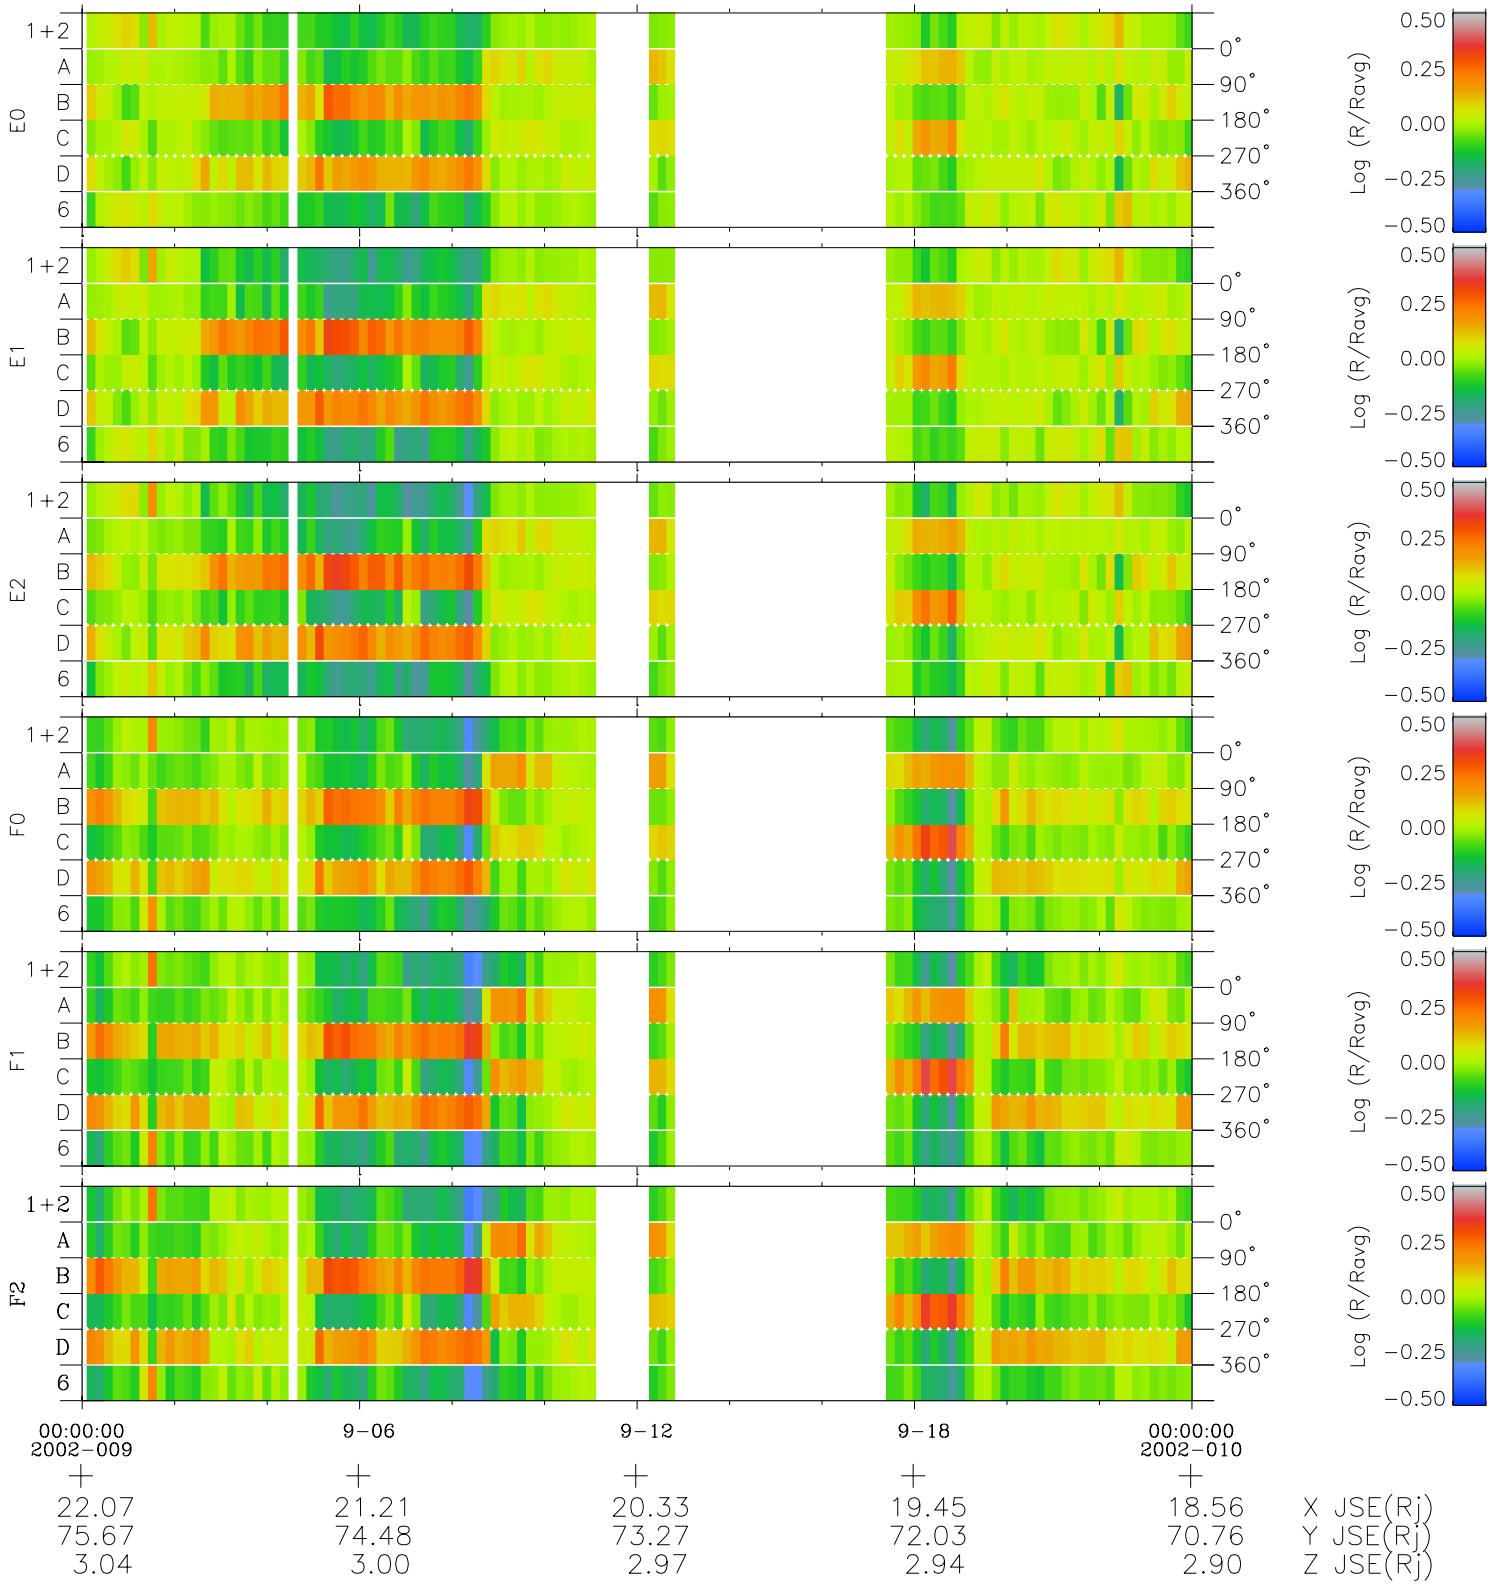

Galileo EPD Real Time Azimuth Anisotropies 02009

Software Version: RTAZIM_MEAN V 1.20
Data Production: 11-00-02
Plot Production: Fri Jan 11 09:30:06 2002
Color File: wondr3
Geofactor File: 1.1

◇ = Jupiter look direction
□ = Corotation look direction