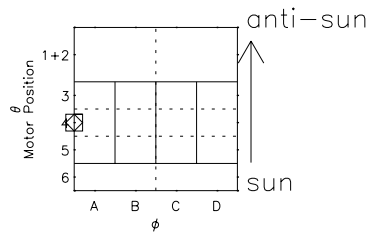

Galileo EPD Real Time Azimuth Anisotropies 02009

Software Version: RTAZIM_MEAN V 1.20
Data Production: 11-00-02
Plot Production: Fri Jan 11 09:30:06 2002
Color File: wondr3
Geofactor File: 1.1

◇ = Jupiter look direction
□ = Corotation look direction