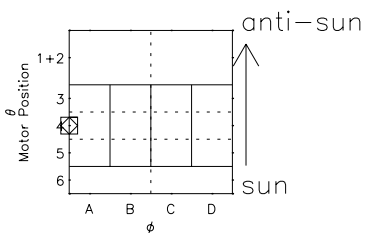

Galileo EPD Real Time Azimuth Anisotropies 02009

Software Version: RTAZIM_FLUX V 1.20
 Data Production: 11-00-02
 Plot Production: Fri Jan 11 09:30:15 2002
 Color File: wondr3
 Geofactor File: 1.1

- ◇ = Jupiter look direction
- = Corotation look direction