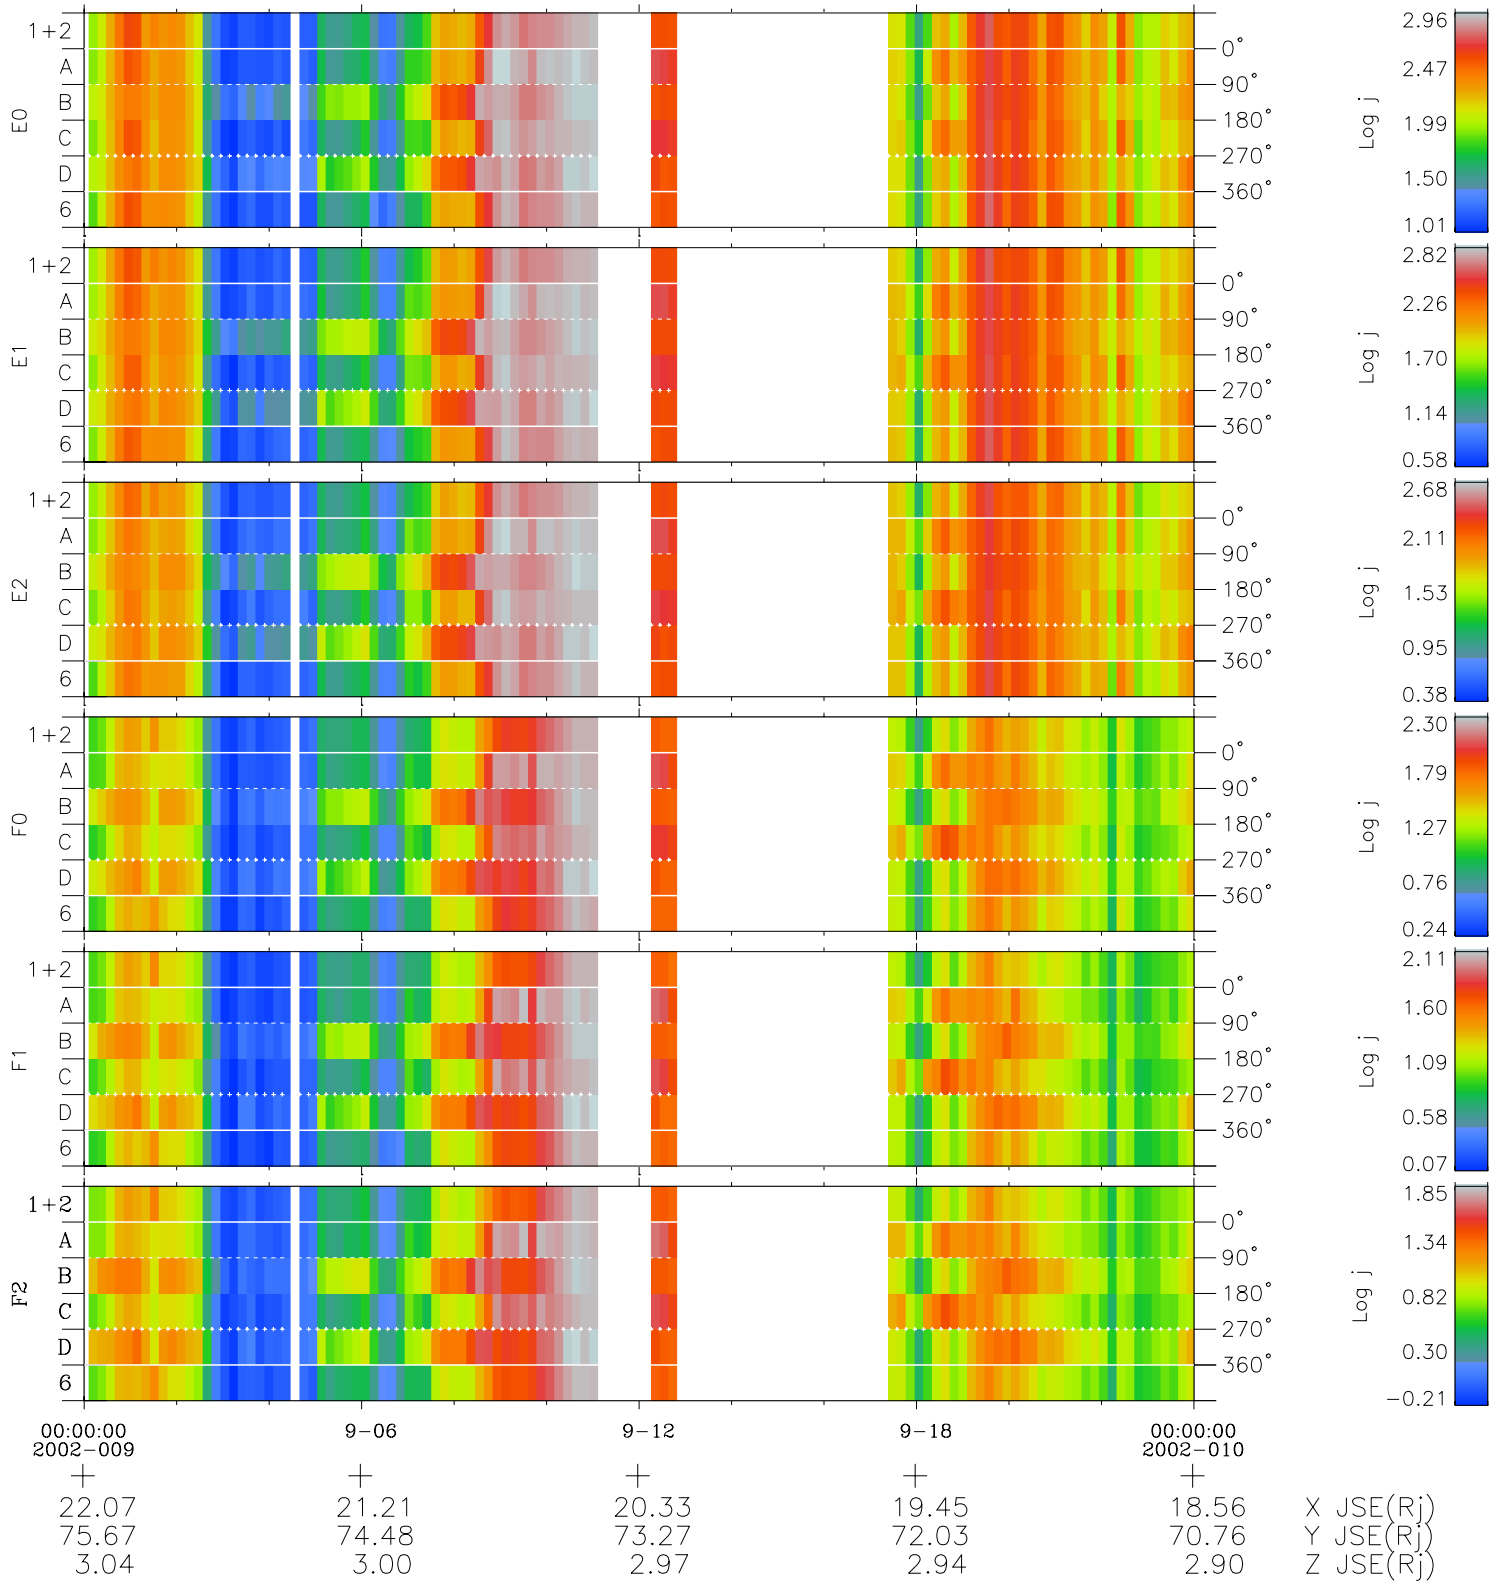

Galileo EPD Real Time Azimuth Anisotropies 02009

Software Version: RTAZIM_FLUX V 1.20
 Data Production: 11-00-02
 Plot Production: Fri Jan 11 09:30:15 2002
 Color File: wondr3
 Geofactor File: 1.1

- ◇ = Jupiter look direction
- = Corotation look direction