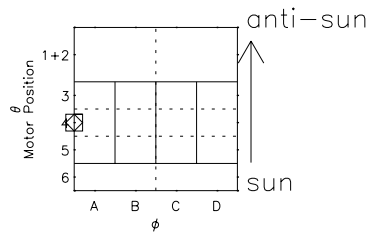

Galileo EPD Real Time Azimuth Anisotropies 02009

Software Version: RTAZIM_NORM V 1.20
Data Production: 11-00-02
Plot Production: Fri Jan 11 09:30:20 2002
Color File: wondr3
Geofactor File: 1.1

◇ = Jupiter look direction
□ = Corotation look direction