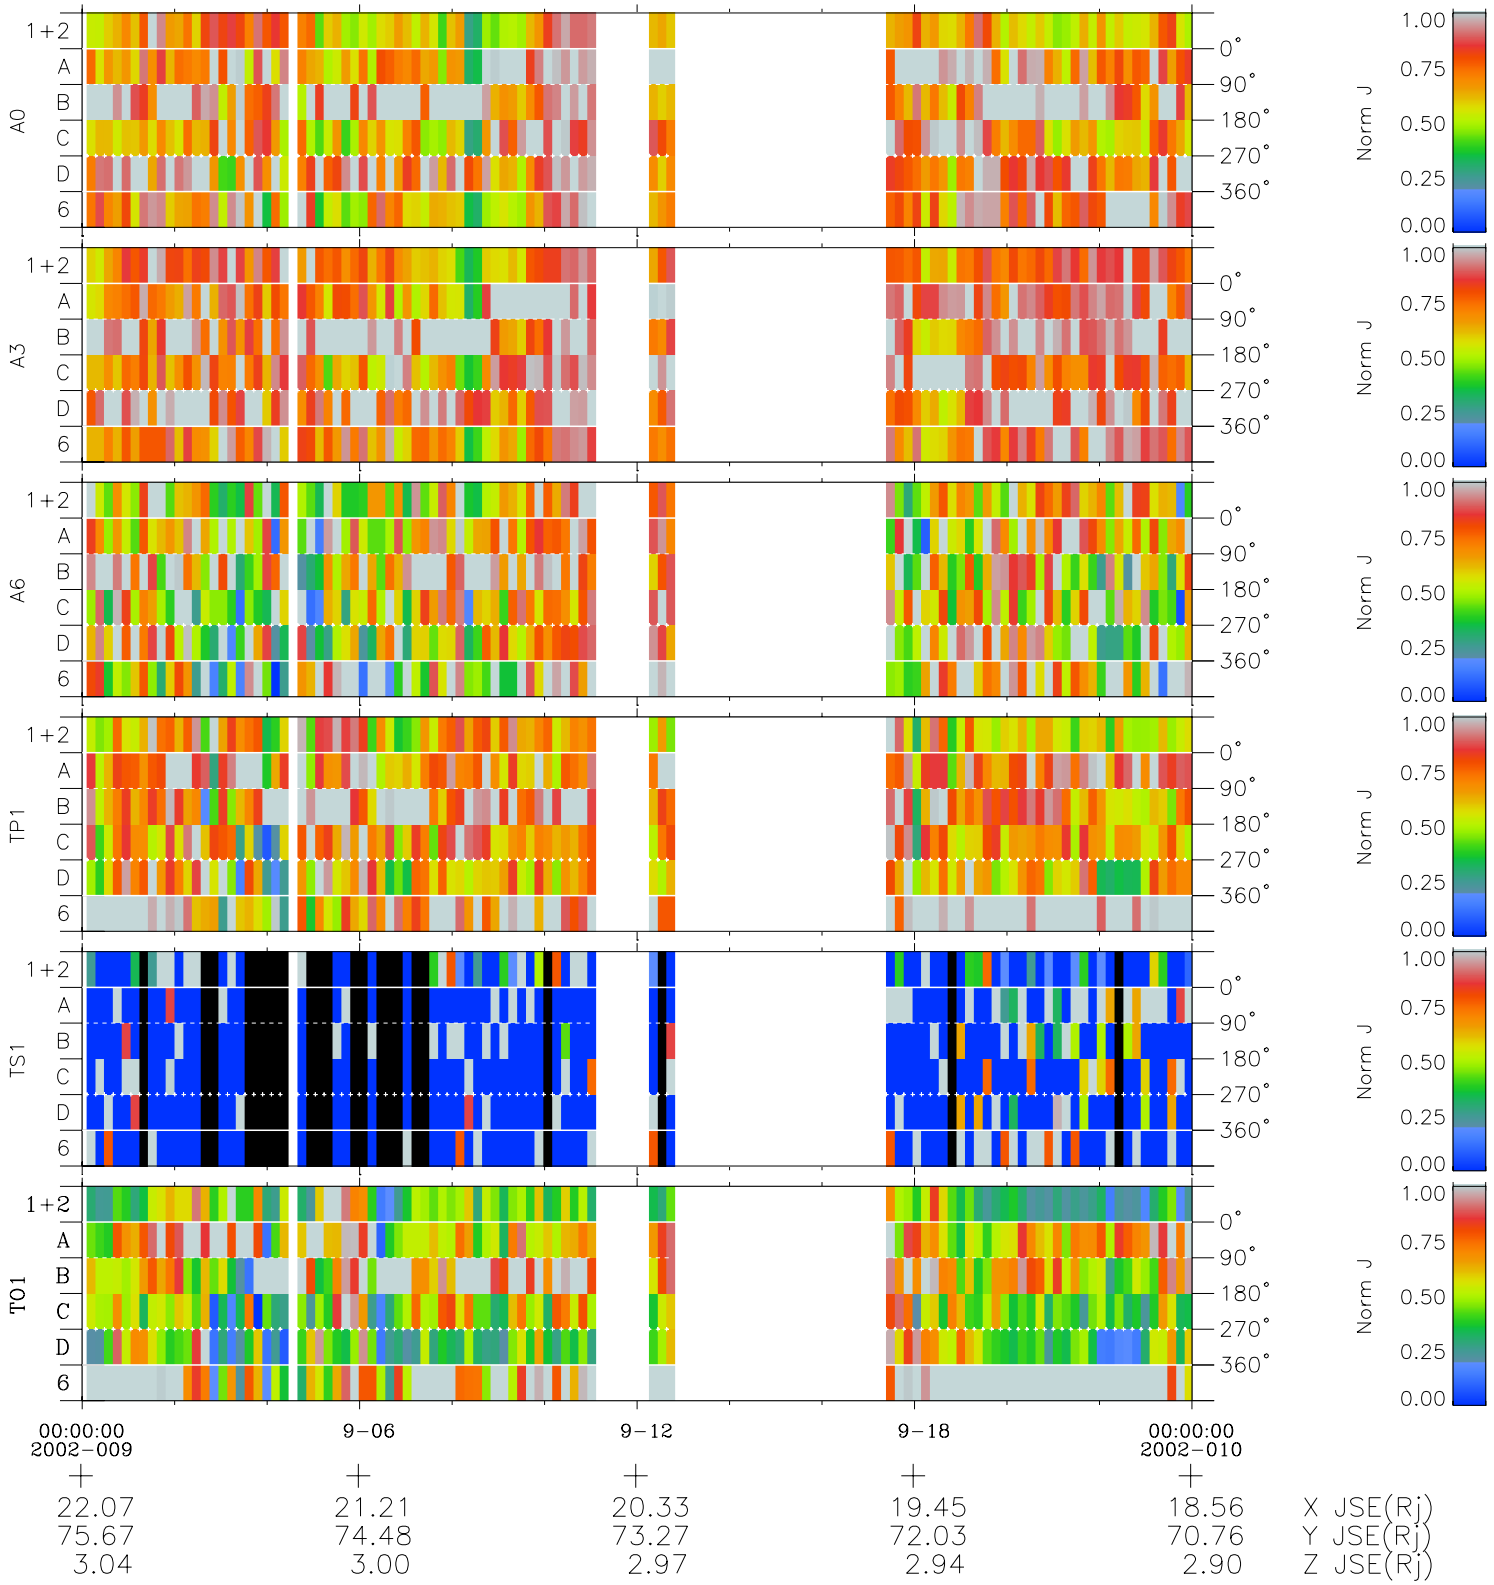

Galileo EPD Real Time Azimuth Anisotropies 02009

Software Version: RTAZIM_NORM V 1.20
Data Production: 11-00-02
Plot Production: Fri Jan 11 09:30:20 2002
Color File: wondr3
Geofactor File: 1.1

◇ = Jupiter look direction
□ = Corotation look direction