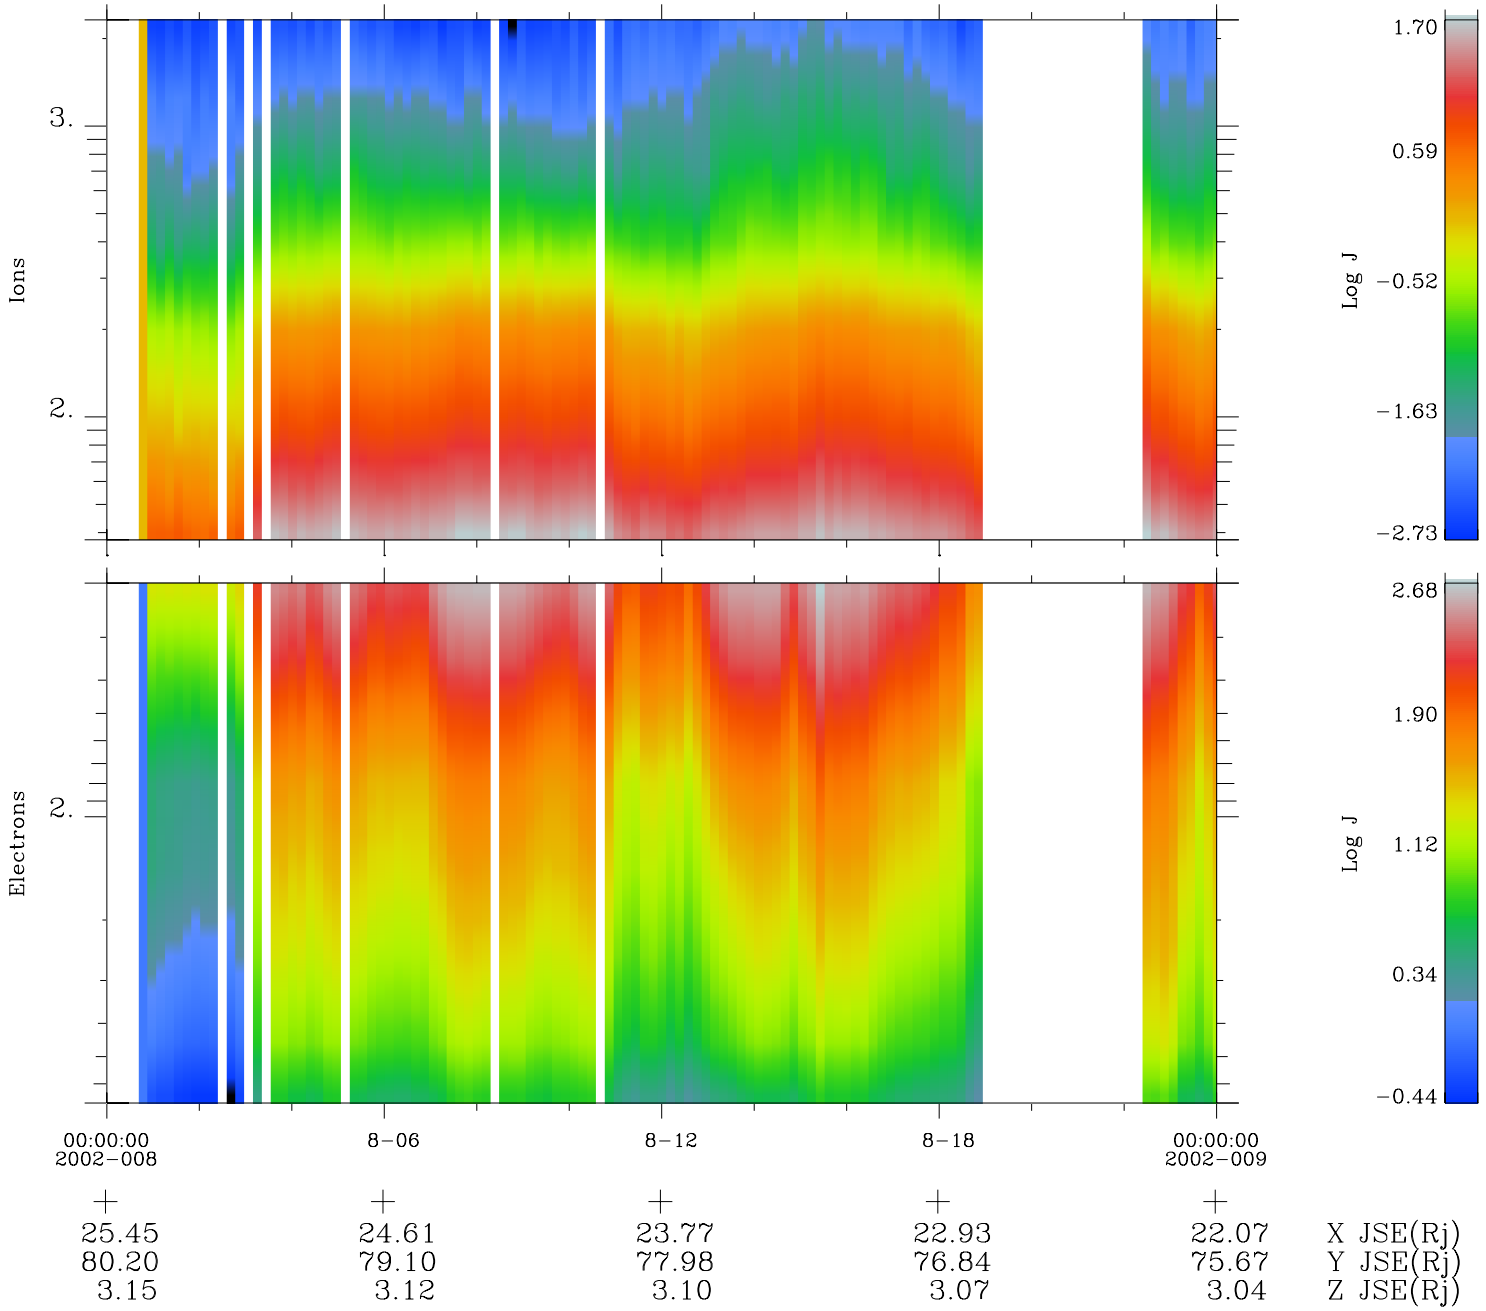

Galileo EPD Real Time Omni Spectrum 02008

Software Version: RTSPEC_OMNI V 1.20
 Data Production: 11-00-02
 Plot Production: Fri Jan 11 09:15:46 2002
 Color File: wondr3
 Geofactor File: 1.1

◇ = Jupiter look direction
 □ = Corotation look direction