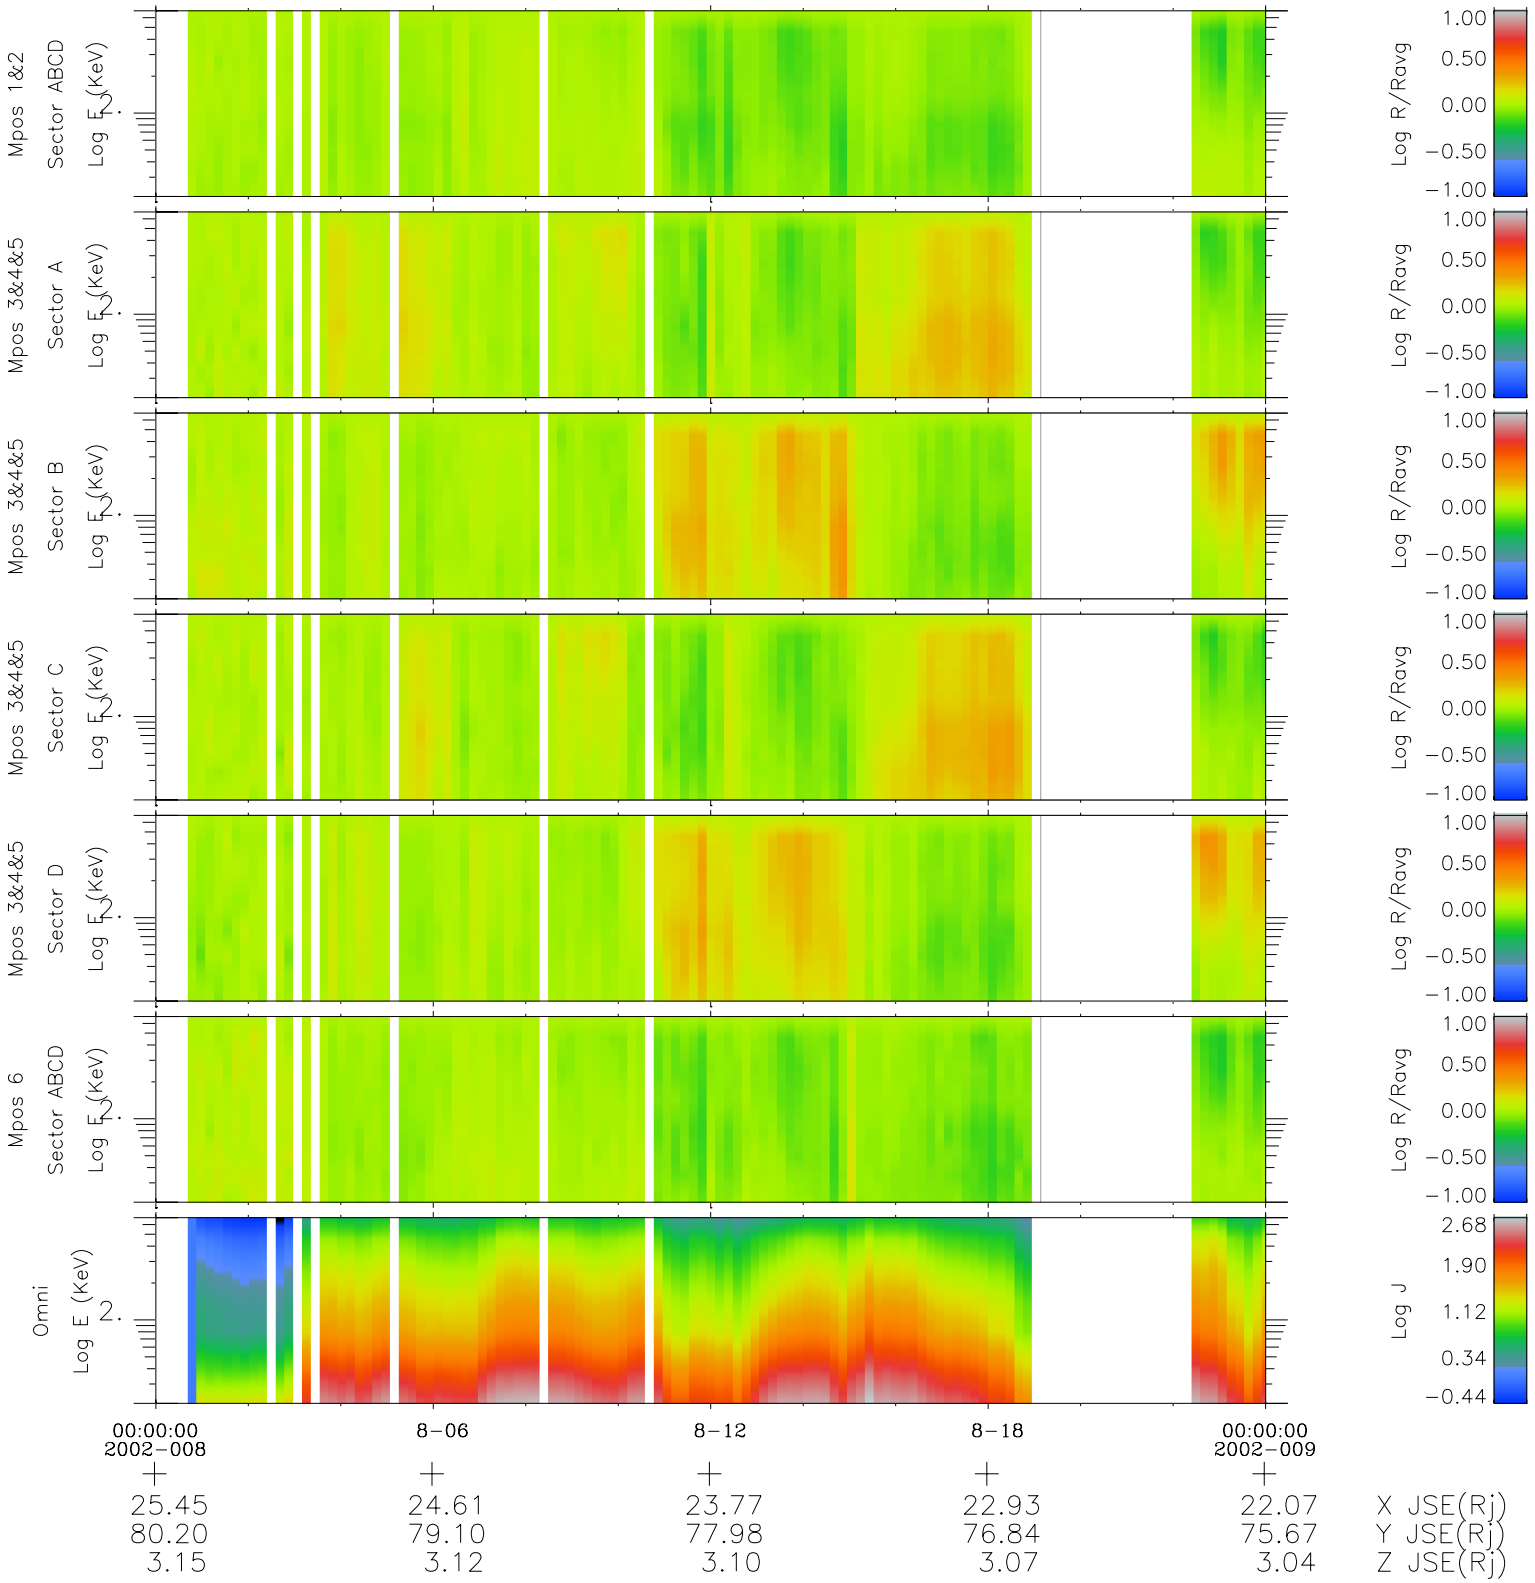

Galileo EPD Real Time R6 Electrons Spectra 02008

Software Version: RTSPEC_R6 V 1.20
 Data Production: 11-00-02
 Plot Production: Fri Jan 11 09:15:40 2002
 Color File: wondr3
 Geofactor File: 1.1

◇ = Jupiter look direction
 □ = Corotation look direction