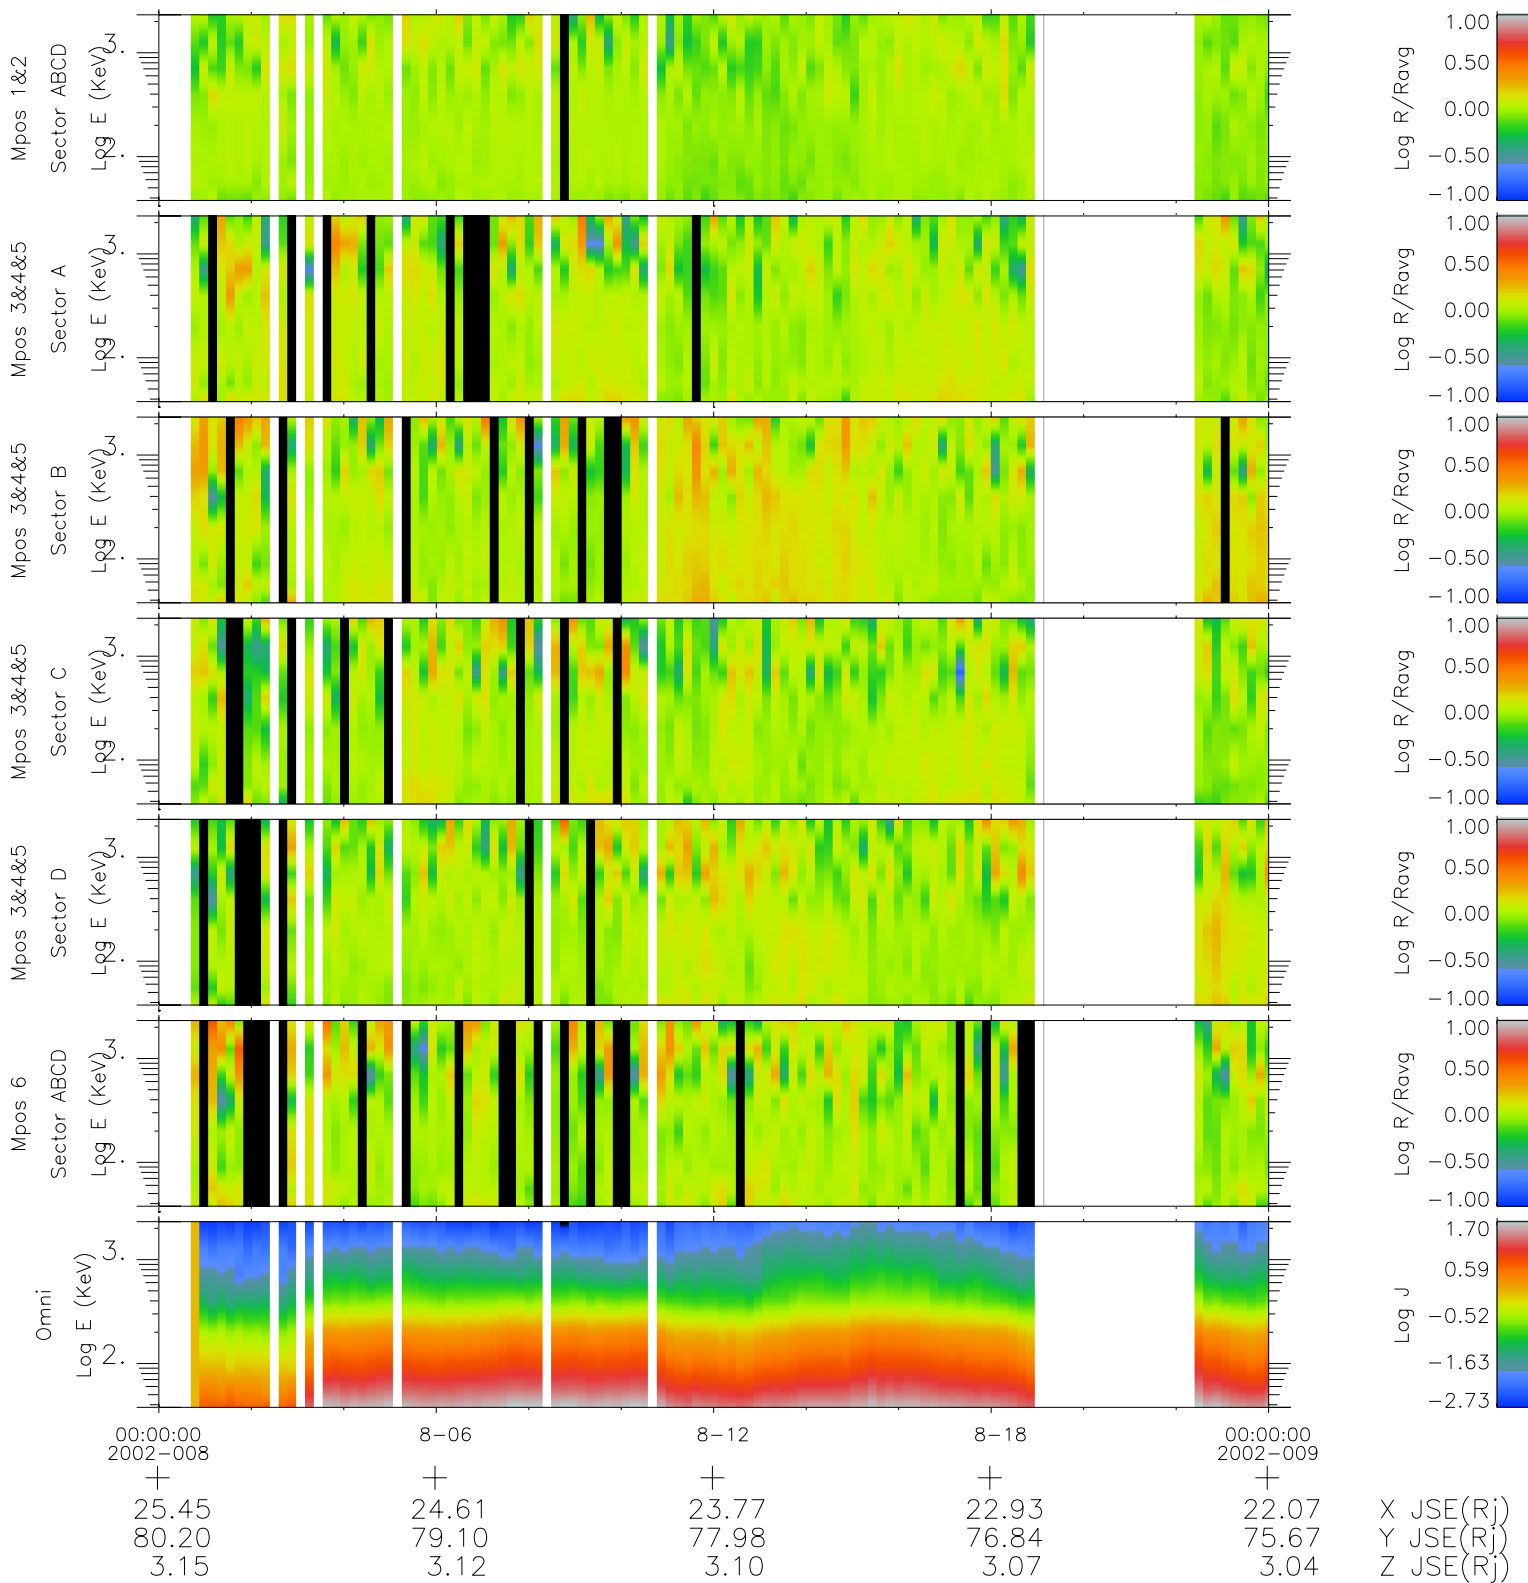

Galileo EPD Real Time R6 Ions Spectra 02008

Software Version: RTSPEC_R6 V 1.20
 Data Production: 11-00-02
 Plot Production: Fri Jan 11 09:15:34 2002
 Color File: wondr3
 Geofactor File: 1.1

- ◇ = Jupiter look direction
- = Corotation look direction