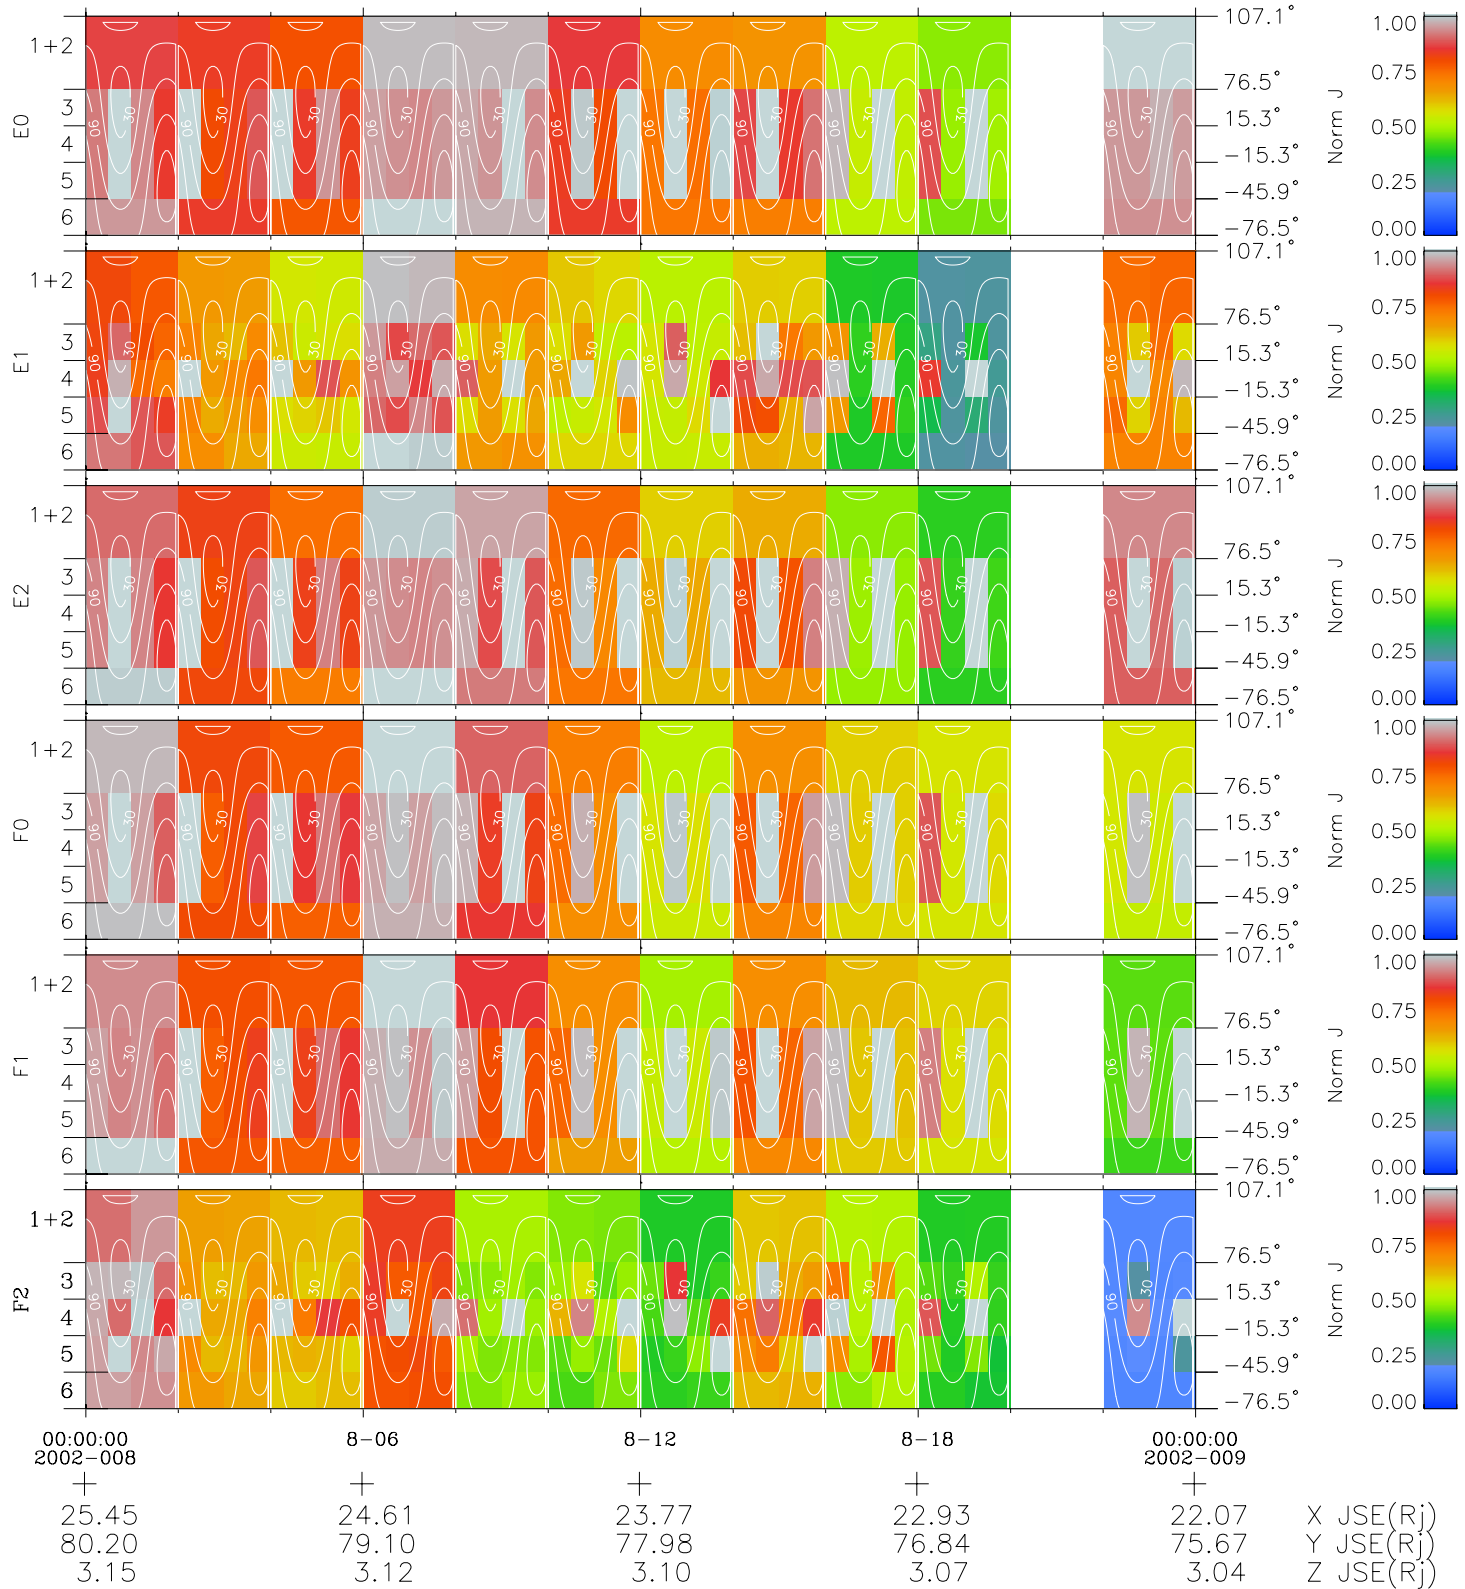

# Galileo EPD Real Time All-Sky Anisotropies 02008

Software Version: RTSKY\_NORM V 1.20  
 Data Production: 11-00-02  
 Plot Production: Fri Jan 11 09:16:22 2002  
 Color File: wondr3  
 Geofactor File: 1.1

- ◇ = Jupiter look direction
- = Corotation look direction