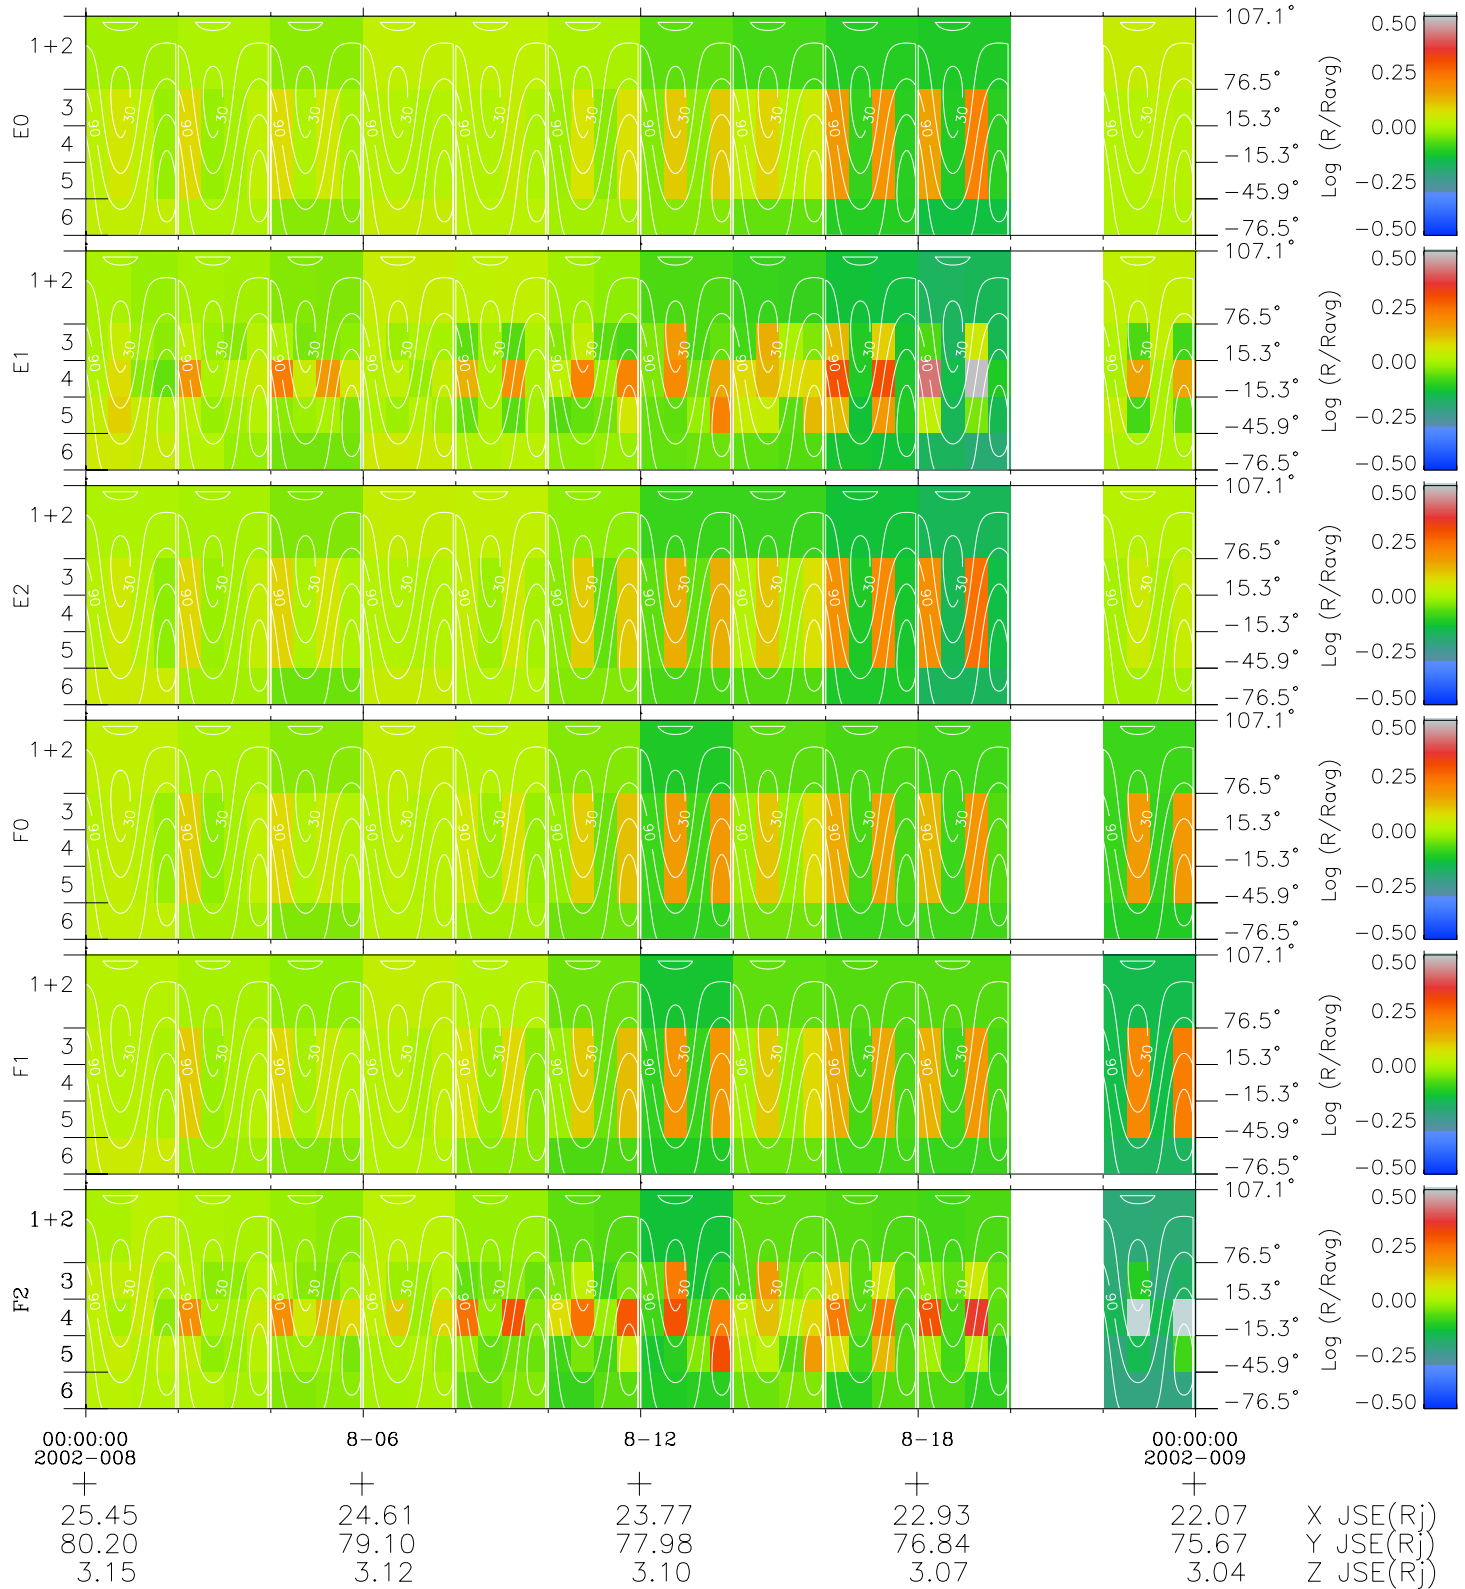

Galileo EPD Real Time All-Sky Anisotropies 02008

Software Version: RTSKY_MEAN V 1.20
 Data Production: 11-00-02
 Plot Production: Fri Jan 11 09:15:59 2002
 Color File: wondr3
 Geofactor File: 1.1

- ◇ = Jupiter look direction
- = Corotation look direction