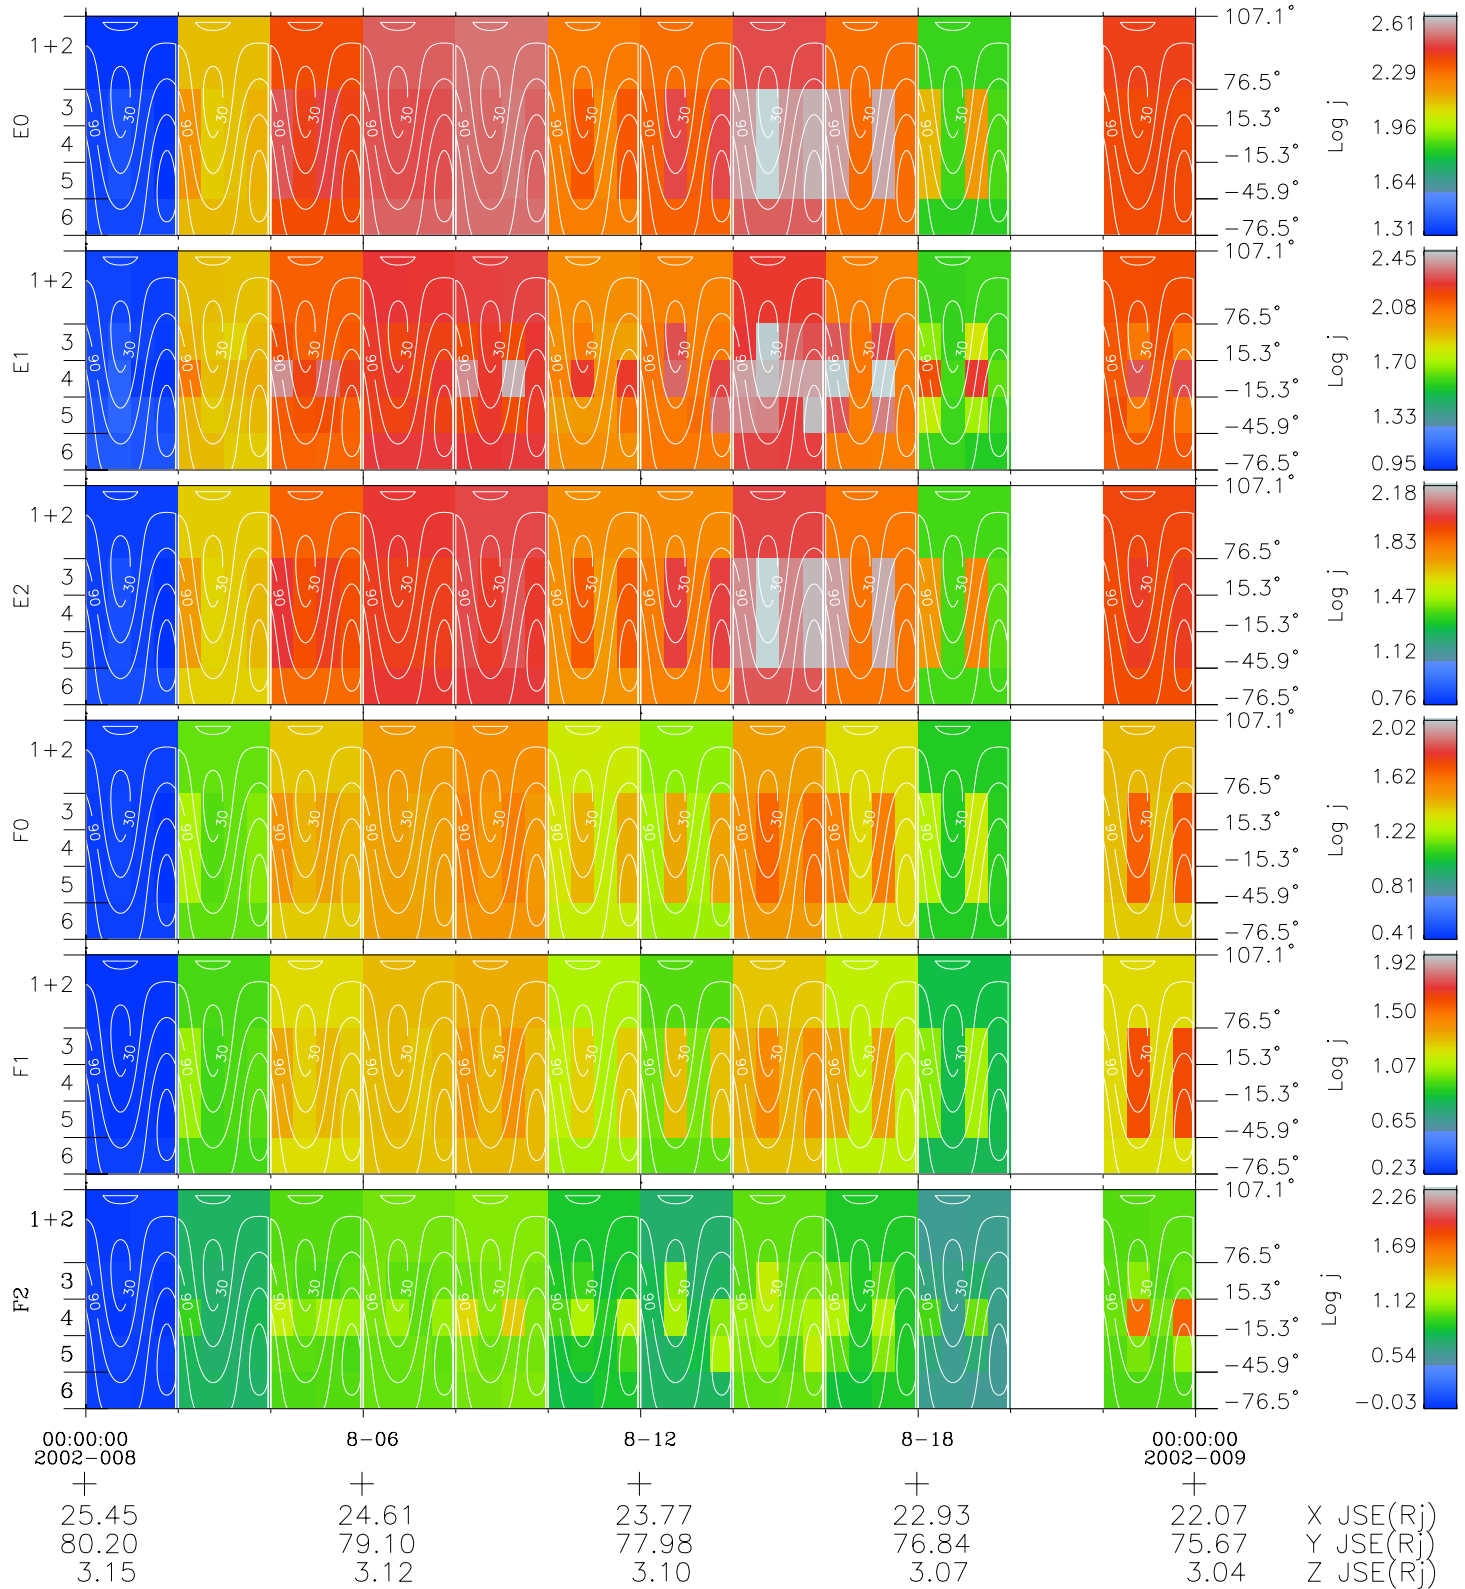

# Galileo EPD Real Time All-Sky Anisotropies 02008

Software Version: RTSKY\_FLUX V 1.20  
 Data Production: 11-00-02  
 Plot Production: Fri Jan 11 09:16:11 2002  
 Color File: wondr3  
 Geofactor File: 1.1

- ◇ = Jupiter look direction
- = Corotation look direction