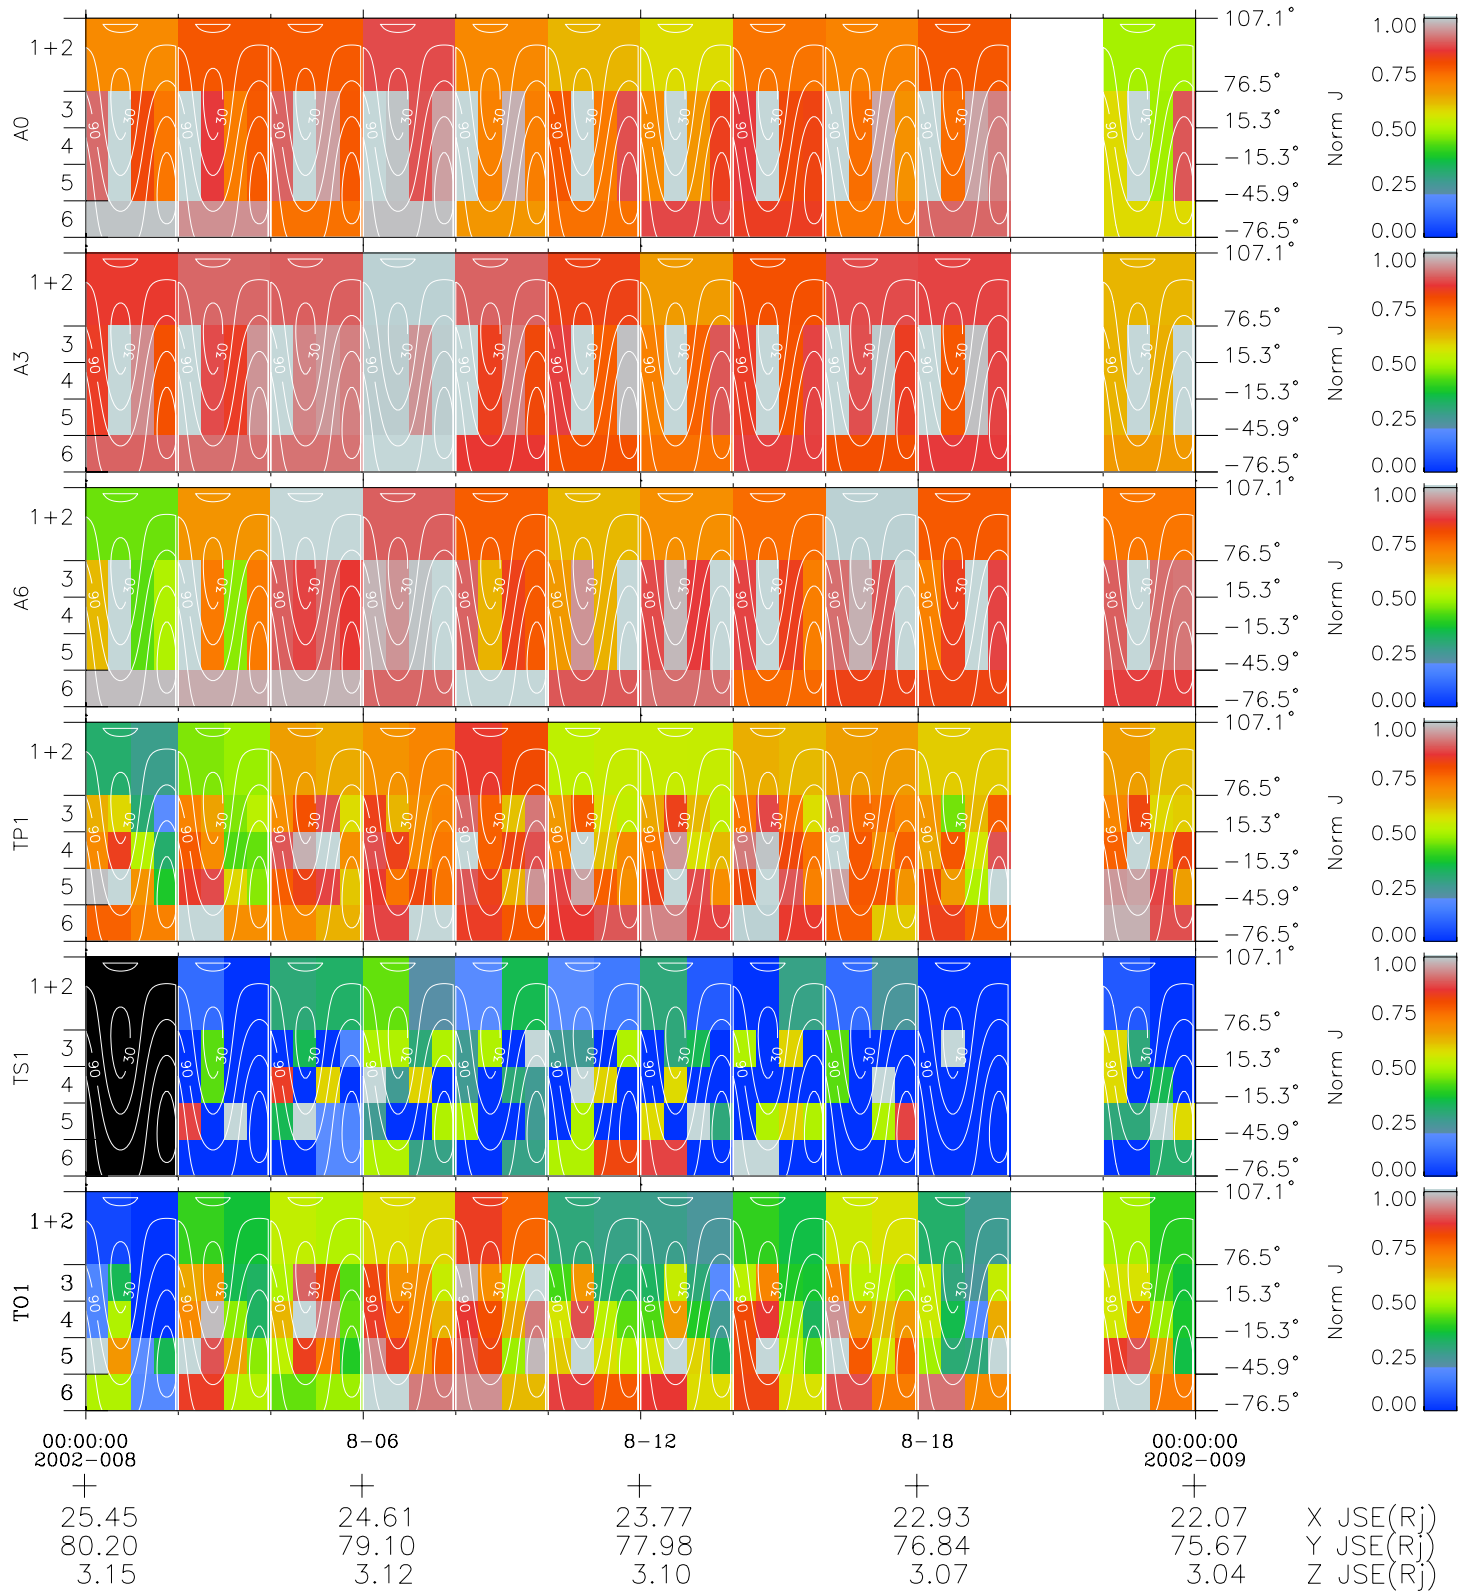

Galileo EPD Real Time All-Sky Anisotropies 02008

Software Version: RTSKY_NORM V 1.20
 Data Production: 11-00-02
 Plot Production: Fri Jan 11 09:16:17 2002
 Color File: wondr3
 Geofactor File: 1.1

- ◇ = Jupiter look direction
- = Corotation look direction