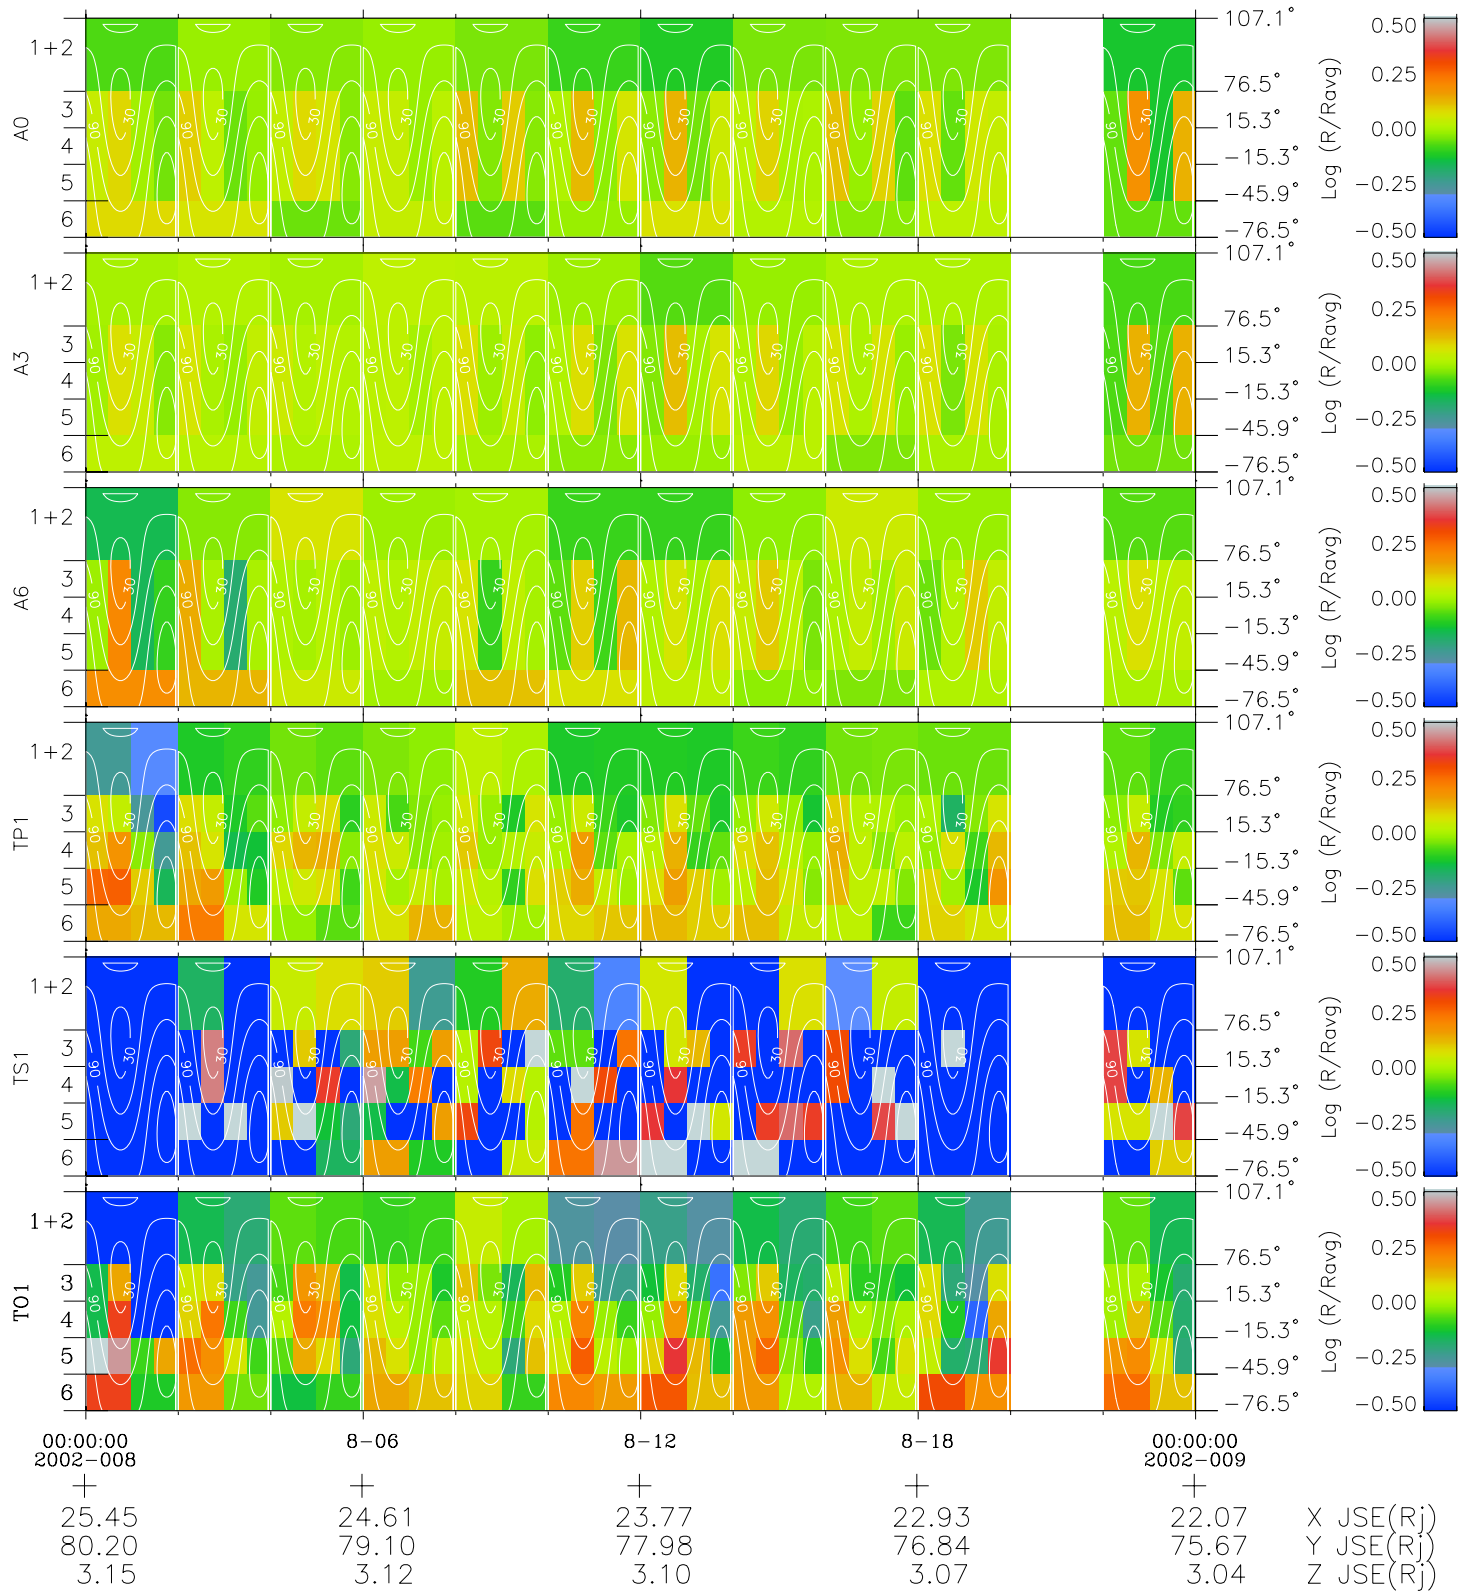

Galileo EPD Real Time All-Sky Anisotropies 02008

Software Version: RTSKY_MEAN V 1.20
 Data Production: 11-00-02
 Plot Production: Fri Jan 11 09:15:53 2002
 Color File: wondr3
 Geofactor File: 1.1

- ◇ = Jupiter look direction
- = Corotation look direction