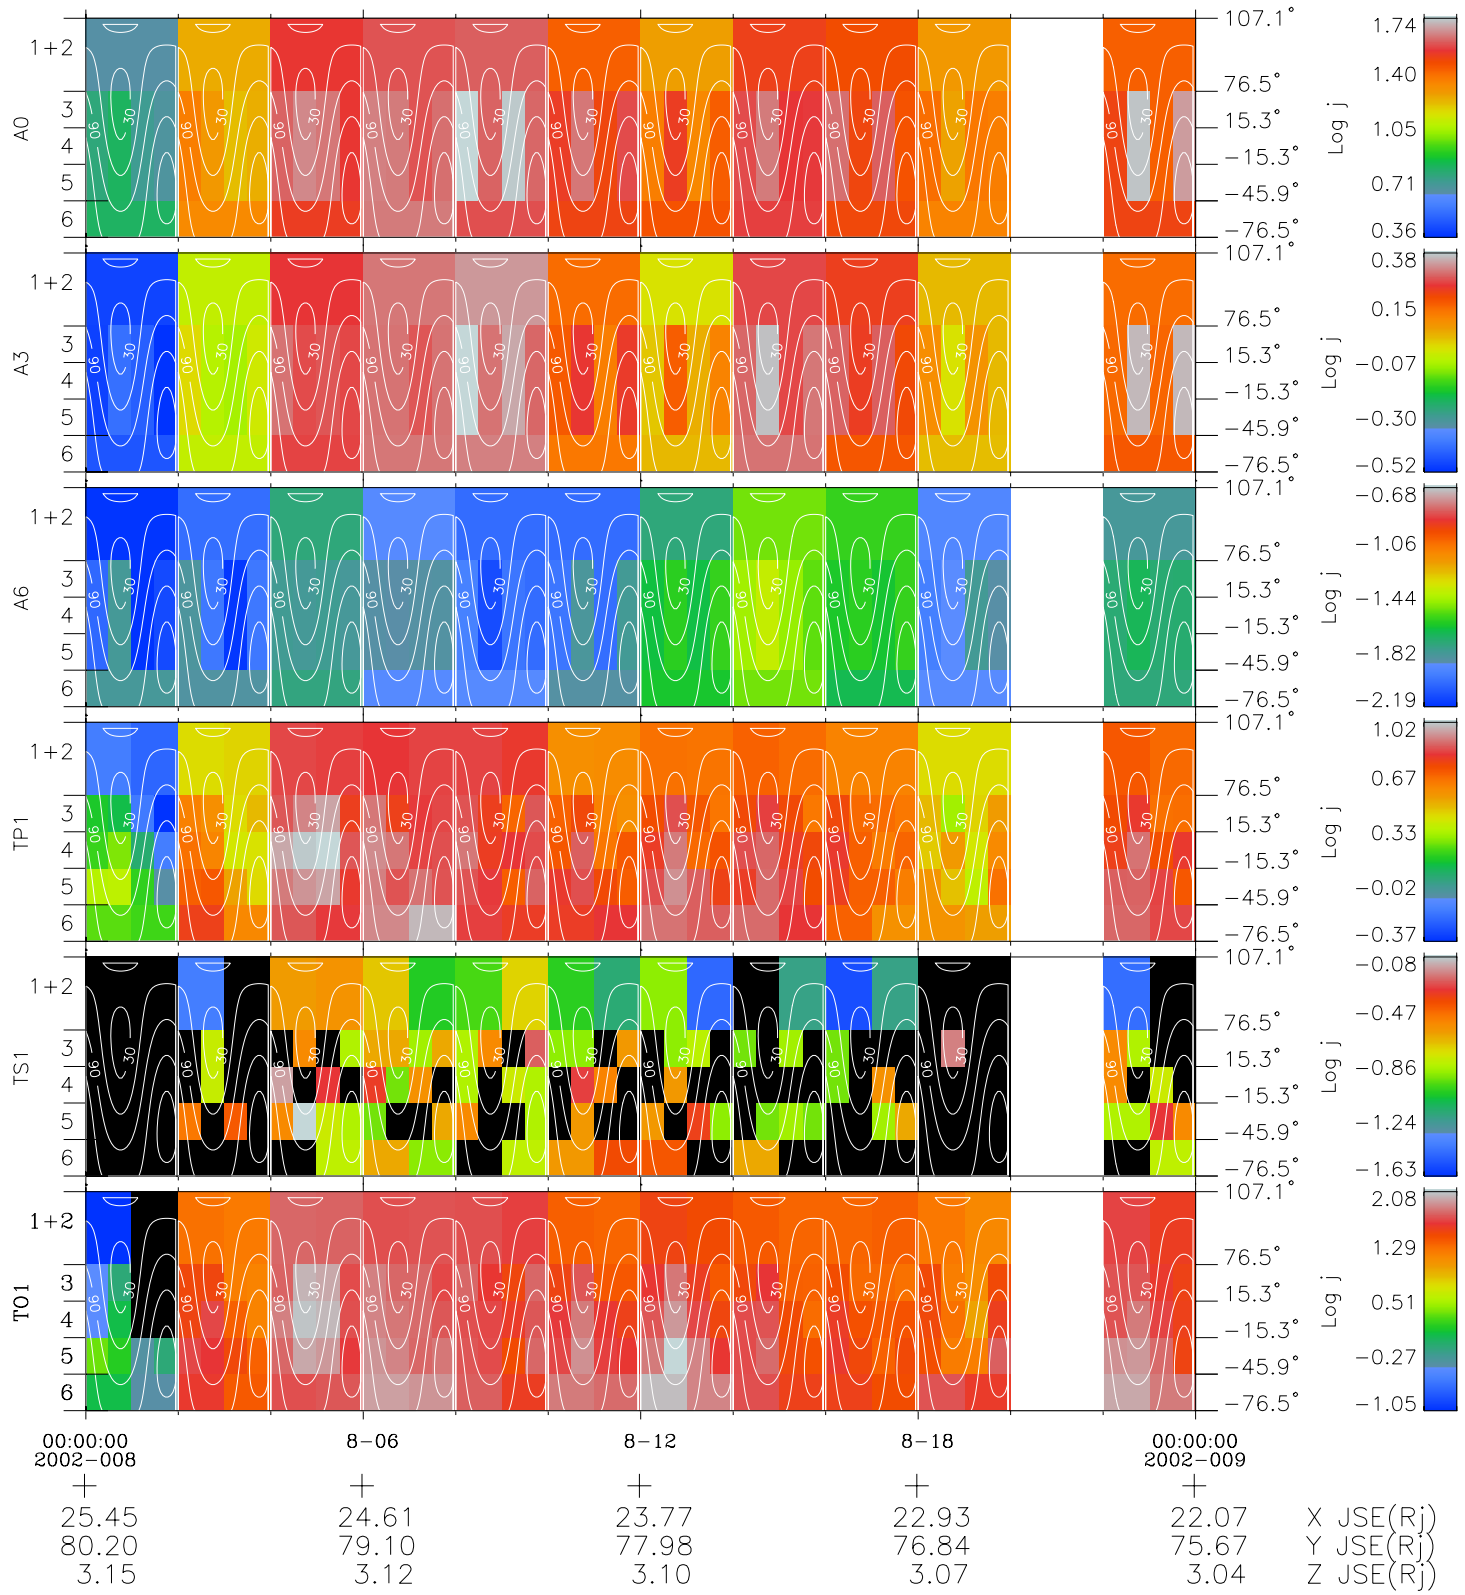

# Galileo EPD Real Time All-Sky Anisotropies 02008

Software Version: RTSKY\_FLUX V 1.20  
 Data Production: 11-00-02  
 Plot Production: Fri Jan 11 09:16:05 2002  
 Color File: wondr3  
 Geofactor File: 1.1

- ◇ = Jupiter look direction
- = Corotation look direction