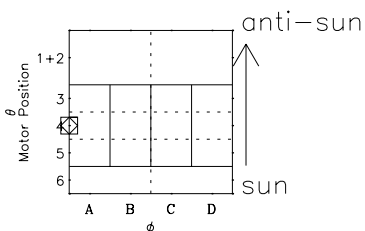

# Galileo EPD Real-Time Six-Sector 02008

Software Version: RTLINE\_R6 V 1.20  
Data Production: 11-00-02  
Plot Production: Fri Jan 11 09:17:29 2002

◇ = Jupiter look direction  
□ = Corotation look direction