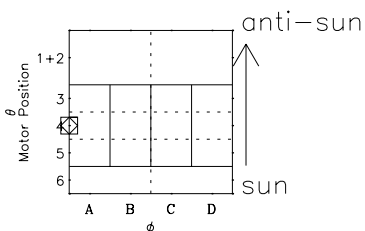

Galileo EPD Real-Time Six-Sector 02008

Software Version: RTLINE_R6 V 1.20
Data Production: 11-00-02
Plot Production: Fri Jan 11 09:17:28 2002

◇ = Jupiter look direction
□ = Corotation look direction